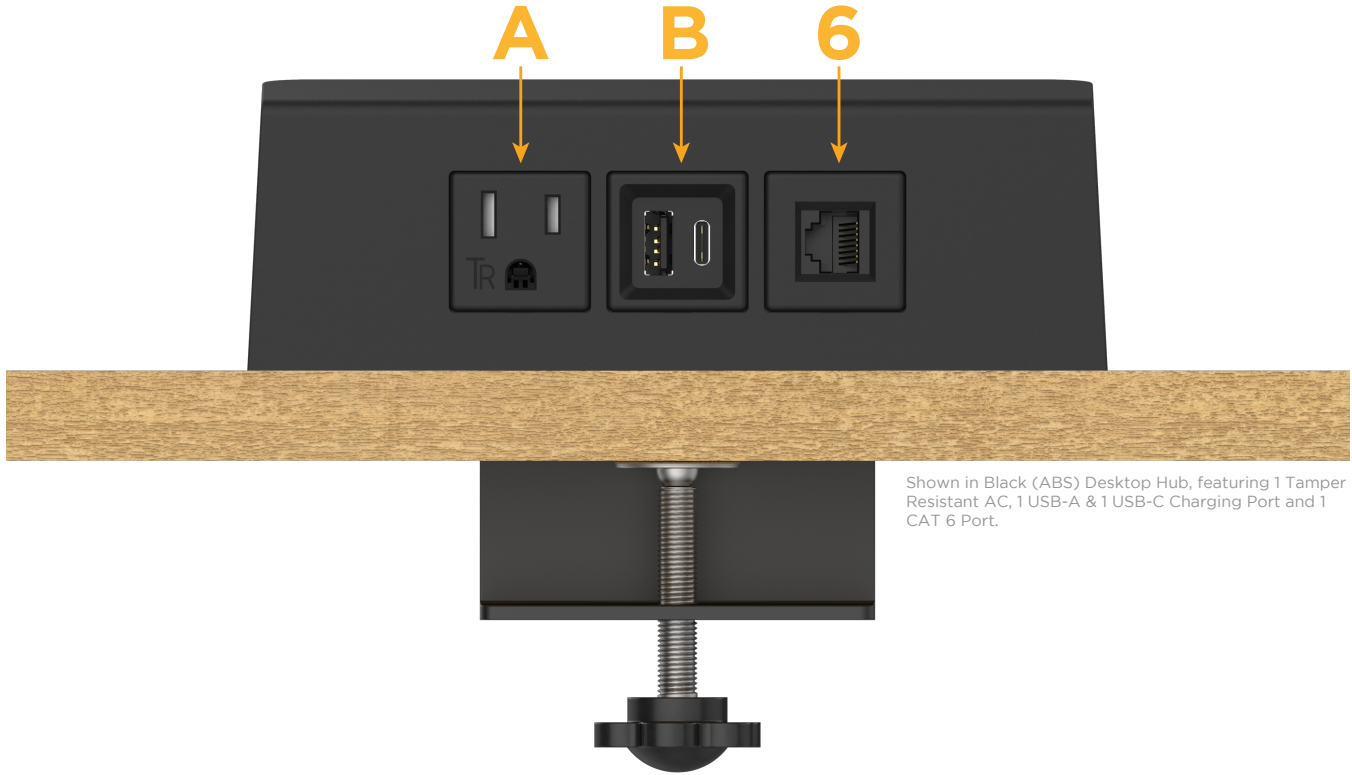

Desktop Hub Finish: **BLACK (ABS)**

Custom Finishes Available

M-POWER-3T-AB6-BADH

Shown in Black (ABS) Desktop Hub, featuring 1 Tamper Resistant AC, 1 USB-A & 1 USB-C Charging Port and 1 CAT 6 Port.

Features:

Module/Port Options:

- A** Tamper Resistant AC Receptacle
- B** USB-A & USB-C (3.0A USB-A / 15W USB-C)
- U** Double USB-A (Fast Charging Ports - Rated for 3.2A)
- H** HDMI
- 6** CAT 6
- 12** RJ 12
- X** Switched AC
- Y** 3-Way Switch (Low Voltage)
- C** USB-C (27W High Speed Charging Port)
- Z** USB-C (18W High Speed Charging Port)
- R** Switched AC (Rocker Switch)

Plug:

- Supplied with Low Profile Flat 45° Angle 120 VAC Plug
- Optional Standard Straight 120 VAC Plug
- Optional Straight 120 VAC Pass-through Plug

- CLEAN, COMPACT DESIGN
- STREAMLINED
- QUICK, EASY INSTALLATION
- REAR-EXITING CORDS
- PLUG & PLAY
- 6' AC CORD & PLUG (FLAT PLUG STANDARD)
- CUSTOMIZABLE CONFIGURATIONS AND FINISHES
- UL LISTED FOR MOUNTING IN FURNITURE
- 15A

- A Tamper Resistant AC Receptacle
- B USB-A & USB-C (3.0A USB-A / 15W USB-C)
- 6 CAT 6