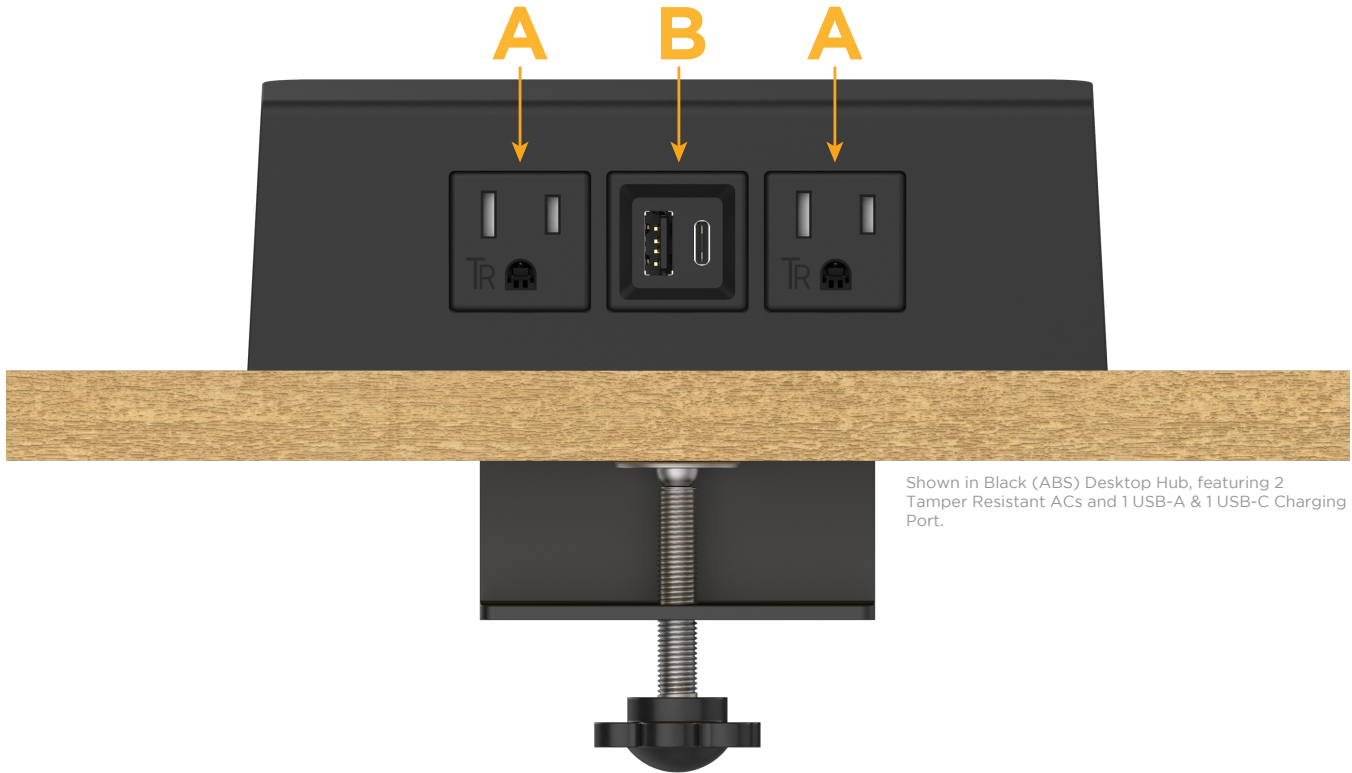

Desktop Hub Finish: **BLACK (ABS)**
Custom Finishes Available M-POWER-3T-ABA-BADH

Shown in Black (ABS) Desktop Hub, featuring 2 Tamper Resistant ACs and 1 USB-A & 1 USB-C Charging Port.

Features:

Module/Port Options:

- A** Tamper Resistant AC Receptacle
- B** USB-A & USB-C (3.0A USB-A / 15W USB-C)
- U** Double USB-A (Fast Charging Ports - Rated for 3.2A)
- H** HDMI
- 6** CAT 6
- 12** RJ 12
- X** Switched AC
- Y** 3-Way Switch (Low Voltage)
- C** USB-C (27W High Speed Charging Port)
- Z** USB-C (18W High Speed Charging Port)
- R** Switched AC (Rocker Switch)

Plug:

- Supplied with Low Profile Flat 45° Angle 120 VAC Plug
- Optional Standard Straight 120 VAC Plug
- Optional Straight 120 VAC Pass-through Plug

- CLEAN, COMPACT DESIGN
- STREAMLINED
- QUICK, EASY INSTALLATION
- REAR-EXITING CORDS
- PLUG & PLAY
- 6' AC CORD & PLUG (FLAT PLUG STANDARD)
- CUSTOMIZABLE CONFIGURATIONS AND FINISHES
- UL LISTED FOR MOUNTING IN FURNITURE
- 15A

- A Tamper Resistant AC Receptacle
- B USB-A & USB-C (3.0A USB-A / 15W USB-C)