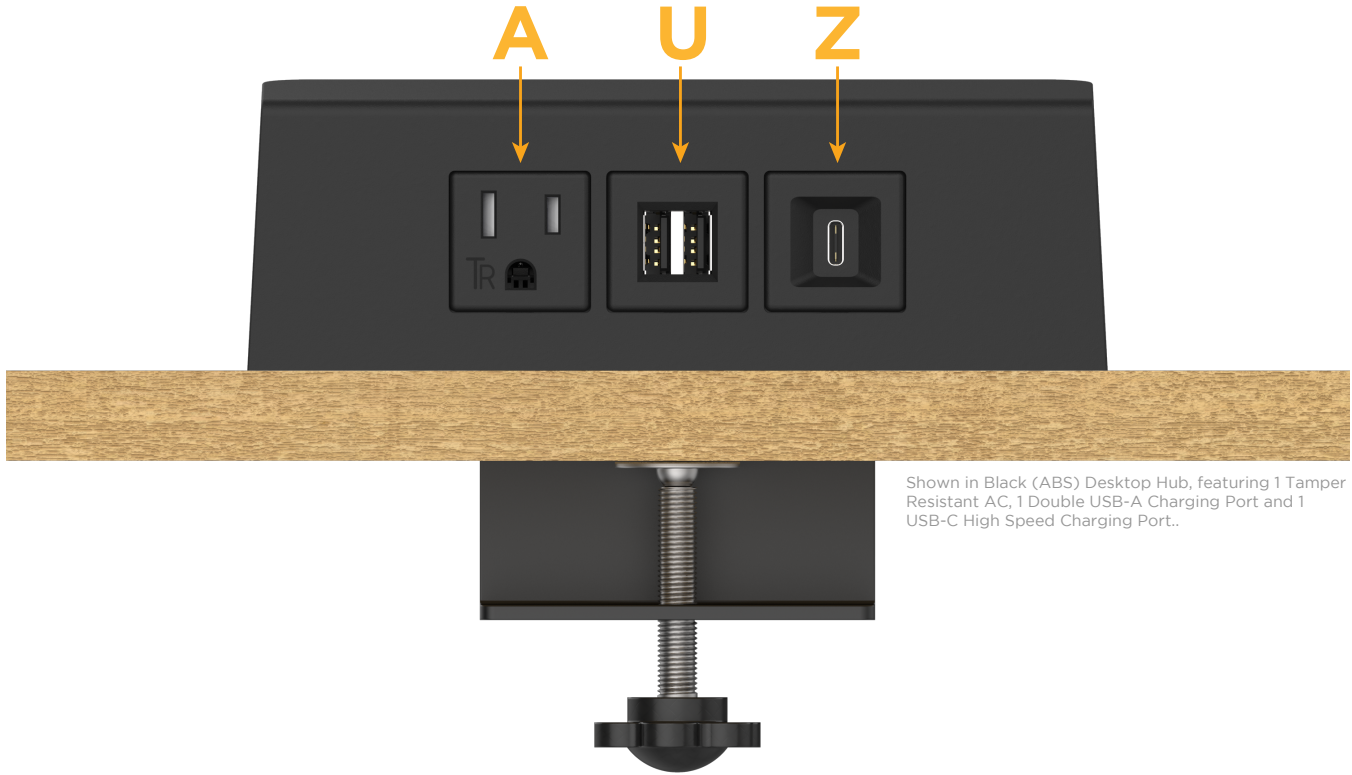

Desktop Hub Finish: **BLACK (ABS)**

Custom Finishes Available

M-POWER-3T-AUZ-BADH

Shown in Black (ABS) Desktop Hub, featuring 1 Tamper Resistant AC, 1 Double USB-A Charging Port and 1 USB-C High Speed Charging Port.

Features:

Module/Port Options:

- A** Tamper Resistant AC Receptacle
- B** USB-A & USB-C (3.0A USB-A / 15W USB-C)
- U** Double USB-A (Fast Charging Ports - Rated for 3.2A)
- H** HDMI
- 6** CAT 6
- 12** RJ 12
- X** Switched AC
- Y** 3-Way Switch (Low Voltage)
- C** USB-C (27W High Speed Charging Port)
- Z** USB-C (18W High Speed Charging Port)
- R** Switched AC (Rocker Switch)

Plug:

- Supplied with Low Profile Flat 45° Angle 120 VAC Plug
- Optional Standard Straight 120 VAC Plug
- Optional Straight 120 VAC Pass-through Plug

- CLEAN, COMPACT DESIGN
- STREAMLINED
- QUICK, EASY INSTALLATION
- REAR-EXITING CORDS
- PLUG & PLAY
- 6' AC CORD & PLUG (FLAT PLUG STANDARD)
- CUSTOMIZABLE CONFIGURATIONS AND FINISHES
- UL LISTED FOR MOUNTING IN FURNITURE
- 15A

- A** Tamper Resistant AC Receptacle
- U** Double USB-A (Fast Charging Ports - Rated for 3.2A)
- Z** USB-C (18W High Speed Charging Port)

Shown with 1 Tamper Resistant AC, 1 Double USB-A Charging Port and 1 USB-C High Speed Charging Port..