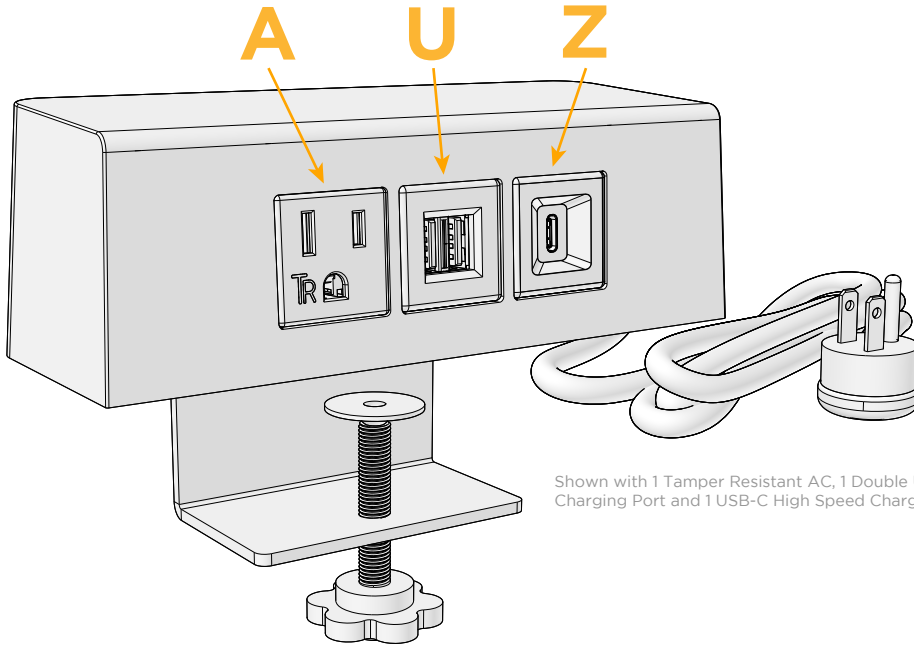

Features:

Module/Port Options:

- A** Tamper Resistant AC Receptacle
- B** USB-A & USB-C (3.0A USB-A / 15W USB-C)
- U** Double USB-A (Fast Charging Ports - Rated for 3.2A)
- H** HDMI
- 6** CAT 6
- 12** RJ 12
- X** Switched AC
- Y** 3-Way Switch (Low Voltage)
- C** USB-C (27W High Speed Charging Port)
- Z** USB-C (18W High Speed Charging Port)
- R** Switched AC (Rocker Switch)

Plug:

- Supplied with Low Profile Flat 45° Angle 120 VAC Plug
- Optional Standard Straight 120 VAC Plug
- Optional Straight 120 VAC Pass-through Plug

- CLEAN, COMPACT DESIGN
- STREAMLINED
- QUICK, EASY INSTALLATION
- REAR-EXITING CORDS
- PLUG & PLAY
- 6' AC CORD & PLUG (FLAT PLUG STANDARD)
- CUSTOMIZABLE CONFIGURATIONS AND FINISHES
- UL LISTED FOR MOUNTING IN FURNITURE
- 15A

M-POWER-3T

AC POWER & DATA CONNECTIVITY SOLUTION

M-POWER-3T-AUZ-BADH

Distributed by

Mormax Company, Inc. 914-699-0101
8 Westchester Plaza sales@mormax.com
Elmsford, NY 10523 mormax.com

Specs:

Modules/Ports:

- A** Tamper Resistant AC Receptacle
- U** Double USB-A (Fast Charging Ports - Rated for 3.2A)
- Z** USB-C (18W High Speed Charging Port)

Shown with 1 Tamper Resistant AC, 1 Double USB-A Charging Port and 1 USB-C High Speed Charging Port..