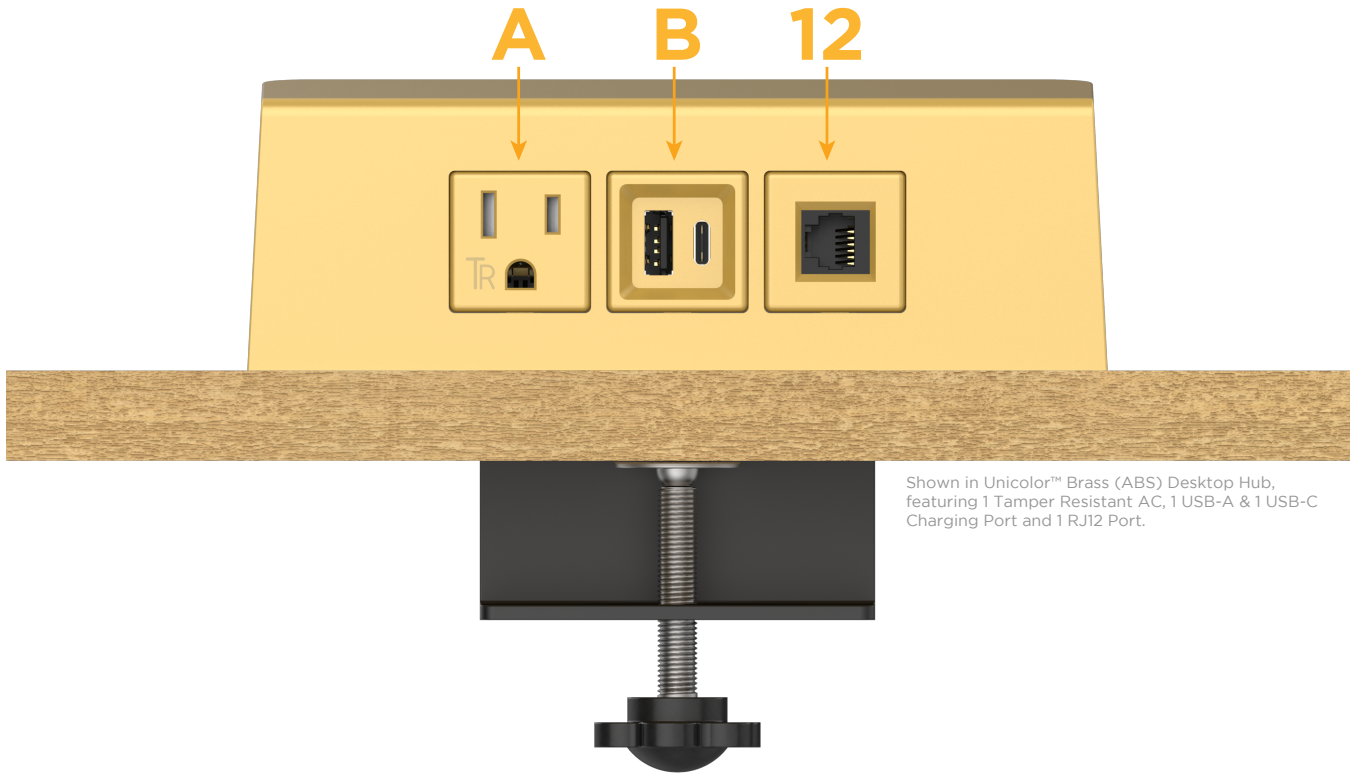

Desktop Hub Finish: UNICOLOR™ BRASS (ABS)

Custom Finishes Available

M-POWER-3TBR2-AB12-BR2ADH

Shown in Unicolor™ Brass (ABS) Desktop Hub, featuring 1 Tamper Resistant AC, 1 USB-A & 1 USB-C Charging Port and 1 RJ12 Port.

Features:

Module/Port Options:

- A** Tamper Resistant AC Receptacle
- B** USB-A & USB-C (3.0A USB-A / 15W USB-C)
- U** Double USB-A (Fast Charging Ports - Rated for 3.2A)
- H** HDMI
- 6** CAT 6
- 12** RJ 12
- X** Switched AC
- Y** 3-Way Switch (Low Voltage)
- C** USB-C (27W High Speed Charging Port)
- Z** USB-C (18W High Speed Charging Port)
- R** Switched AC (Rocker Switch)

Plug:

- Supplied with Low Profile Flat 45° Angle 120 VAC Plug
- Optional Standard Straight 120 VAC Plug
- Optional Straight 120 VAC Pass-through Plug

- CLEAN, COMPACT DESIGN
- STREAMLINED
- QUICK, EASY INSTALLATION
- REAR-EXITING CORDS
- PLUG & PLAY
- 6' AC CORD & PLUG (FLAT PLUG STANDARD)
- CUSTOMIZABLE CONFIGURATIONS AND FINISHES
- UL LISTED FOR MOUNTING IN FURNITURE
- 15A

- A Tamper Resistant AC Receptacle
- B USB-A & USB-C (3.0A USB-A / 15W USB-C)
- 12 RJ 12