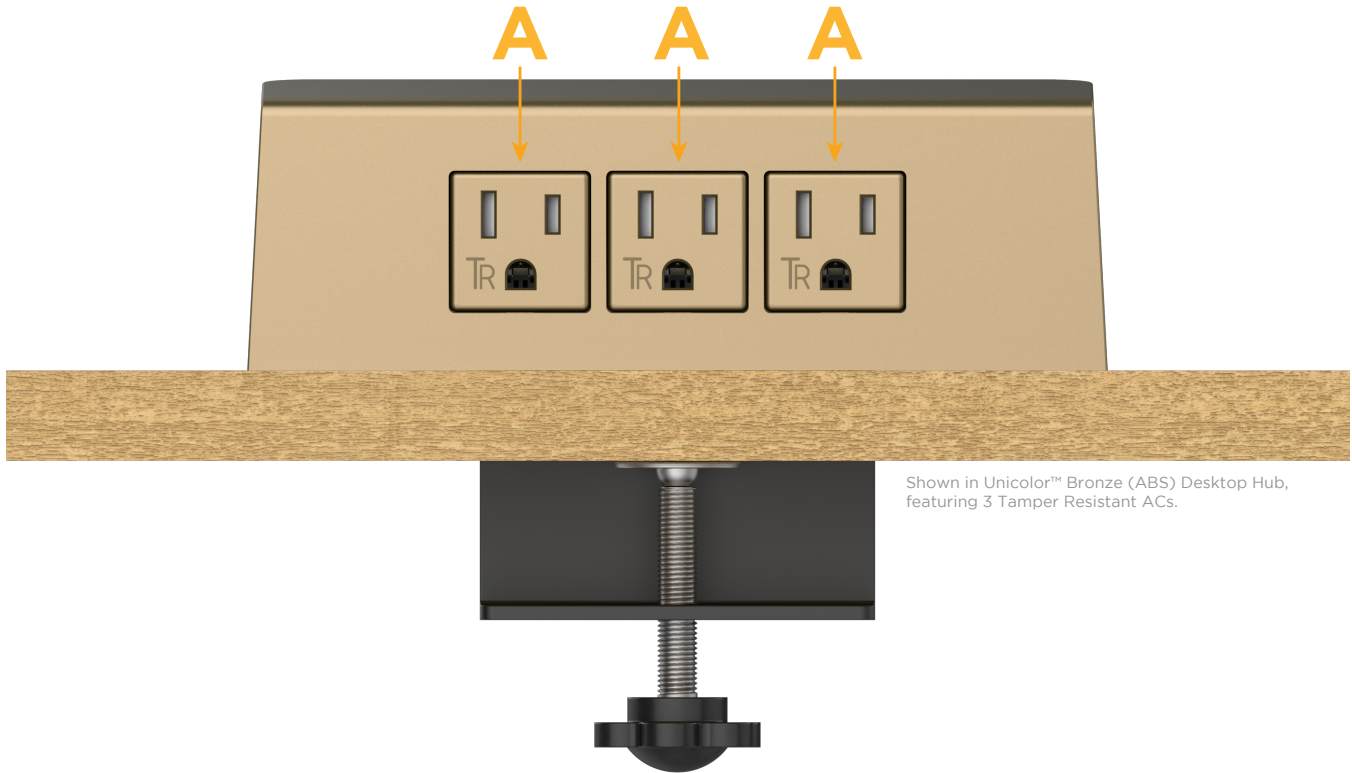

### Desktop Hub Finish: UNICOLOR™ BRONZE (ABS)

Custom Finishes Available

M-POWER-3TBZ2-AAA-BZ2ADH

Shown in Unicolor™ Bronze (ABS) Desktop Hub, featuring 3 Tamper Resistant ACs.

#### Module/Port Options:

- A** Tamper Resistant AC Receptacle
- B** USB-A & USB-C (3.0A USB-A / 15W USB-C)
- U** Double USB-A (Fast Charging Ports - Rated for 3.2A)
- H** HDMI
- 6** CAT 6
- 12** RJ 12
- X** Switched AC
- Y** 3-Way Switch (Low Voltage)
- C** USB-C (27W High Speed Charging Port)
- Z** USB-C (18W High Speed Charging Port)
- R** Switched AC (Rocker Switch)

#### Plug:

- Supplied with Low Profile Flat 45° Angle 120 VAC Plug
- Optional Standard Straight 120 VAC Plug
- Optional Straight 120 VAC Pass-through Plug

- CLEAN, COMPACT DESIGN
- STREAMLINED
- QUICK, EASY INSTALLATION
- REAR-EXITING CORDS
- PLUG & PLAY
- 6' AC CORD & PLUG (FLAT PLUG STANDARD)
- CUSTOMIZABLE CONFIGURATIONS AND FINISHES
- UL LISTED FOR MOUNTING IN FURNITURE
- 15A

### Modules/Ports:

- A Tamper Resistant AC Receptacle