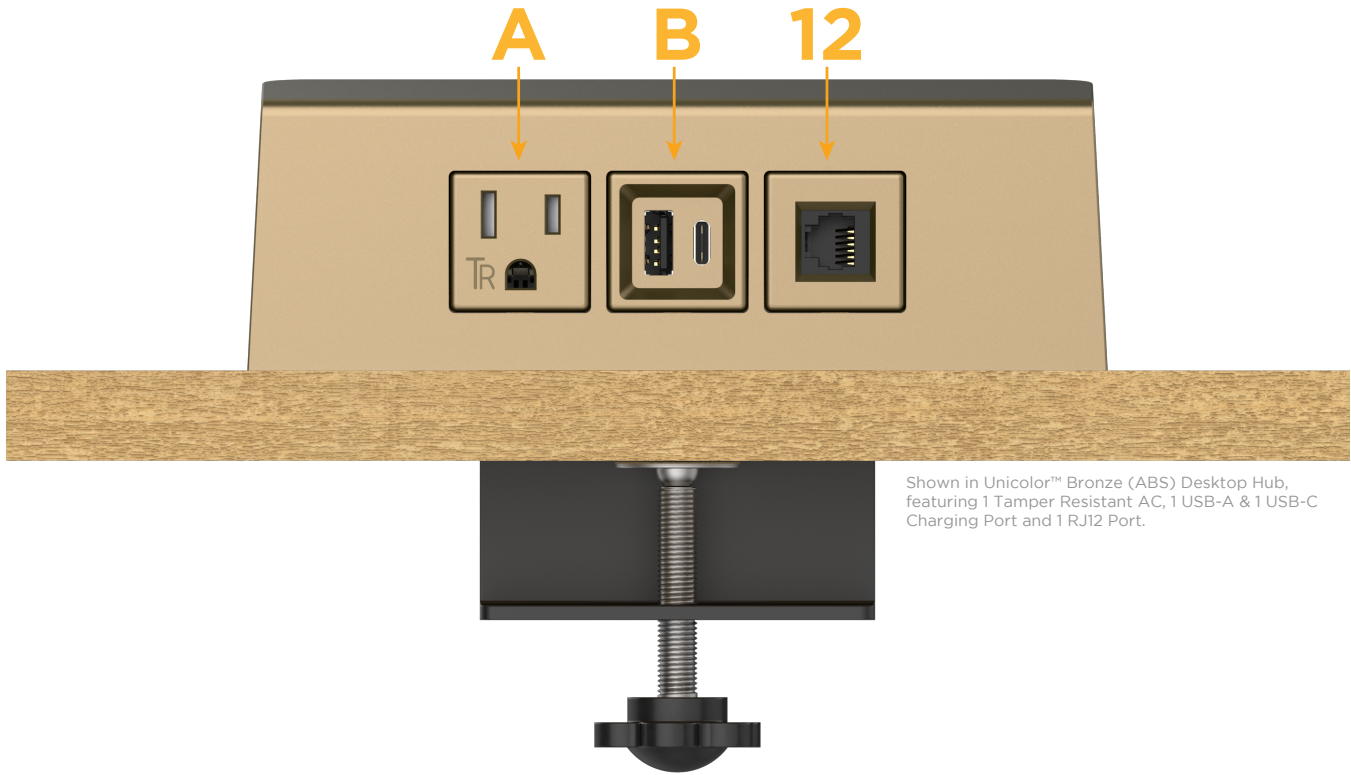

Desktop Hub Finish: UNICOLOR™ BRONZE (ABS)

Custom Finishes Available

M-POWER-3TBZ2-AB12-BZ2ADH

Shown in Unicolor™ Bronze (ABS) Desktop Hub, featuring 1 Tamper Resistant AC, 1 USB-A & 1 USB-C Charging Port and 1 RJ12 Port.

Features:

Module/Port Options:

- A** Tamper Resistant AC Receptacle
- B** USB-A & USB-C (3.0A USB-A / 15W USB-C)
- U** Double USB-A (Fast Charging Ports - Rated for 3.2A)
- H** HDMI
- 6** CAT 6
- 12** RJ 12
- X** Switched AC
- Y** 3-Way Switch (Low Voltage)
- C** USB-C (27W High Speed Charging Port)
- Z** USB-C (18W High Speed Charging Port)
- R** Switched AC (Rocker Switch)

Plug:

- Supplied with Low Profile Flat 45° Angle 120 VAC Plug
- Optional Standard Straight 120 VAC Plug
- Optional Straight 120 VAC Pass-through Plug

- CLEAN, COMPACT DESIGN
- STREAMLINED
- QUICK, EASY INSTALLATION
- REAR-EXITING CORDS
- PLUG & PLAY
- 6' AC CORD & PLUG (FLAT PLUG STANDARD)
- CUSTOMIZABLE CONFIGURATIONS AND FINISHES
- UL LISTED FOR MOUNTING IN FURNITURE
- 15A

- A Tamper Resistant AC Receptacle
- B USB-A & USB-C (3.0A USB-A / 15W USB-C)
- 12 RJ 12

Shown with 1 Tamper Resistant AC, 1 USB-A & 1 USB-C Charging Port and 1 RJ12 Port.