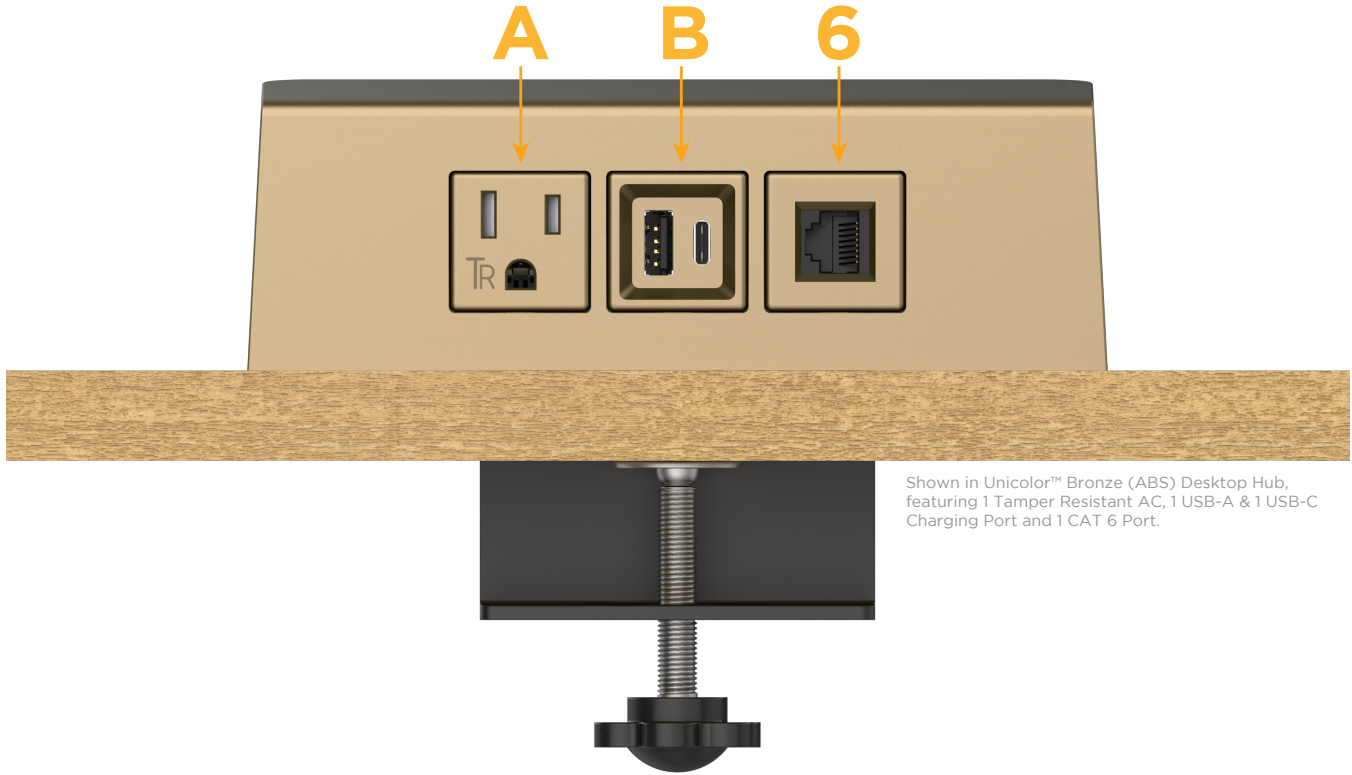

Desktop Hub Finish: UNICOLOR™ BRONZE (ABS)

Custom Finishes Available

M-POWER-3TBZ2-AB6-BZ2ADH

Shown in Unicolor™ Bronze (ABS) Desktop Hub, featuring 1 Tamper Resistant AC, 1 USB-A & 1 USB-C Charging Port and 1 CAT 6 Port.

Features:

Module/Port Options:

- A** Tamper Resistant AC Receptacle
- B** USB-A & USB-C (3.0A USB-A / 15W USB-C)
- U** Double USB-A (Fast Charging Ports - Rated for 3.2A)
- H** HDMI
- 6** CAT 6
- 12** RJ 12
- X** Switched AC
- Y** 3-Way Switch (Low Voltage)
- C** USB-C (27W High Speed Charging Port)
- Z** USB-C (18W High Speed Charging Port)
- R** Switched AC (Rocker Switch)

Plug:

- Supplied with Low Profile Flat 45° Angle 120 VAC Plug
- Optional Standard Straight 120 VAC Plug
- Optional Straight 120 VAC Pass-through Plug

- CLEAN, COMPACT DESIGN
- STREAMLINED
- QUICK, EASY INSTALLATION
- REAR-EXITING CORDS
- PLUG & PLAY
- 6' AC CORD & PLUG (FLAT PLUG STANDARD)
- CUSTOMIZABLE CONFIGURATIONS AND FINISHES
- UL LISTED FOR MOUNTING IN FURNITURE
- 15A

- A Tamper Resistant AC Receptacle
- B USB-A & USB-C (3.0A USB-A / 15W USB-C)
- 6 CAT 6

Shown with 1 Tamper Resistant AC, 1 USB-A & 1 USB-C Charging Port and 1 CAT 6 Port.