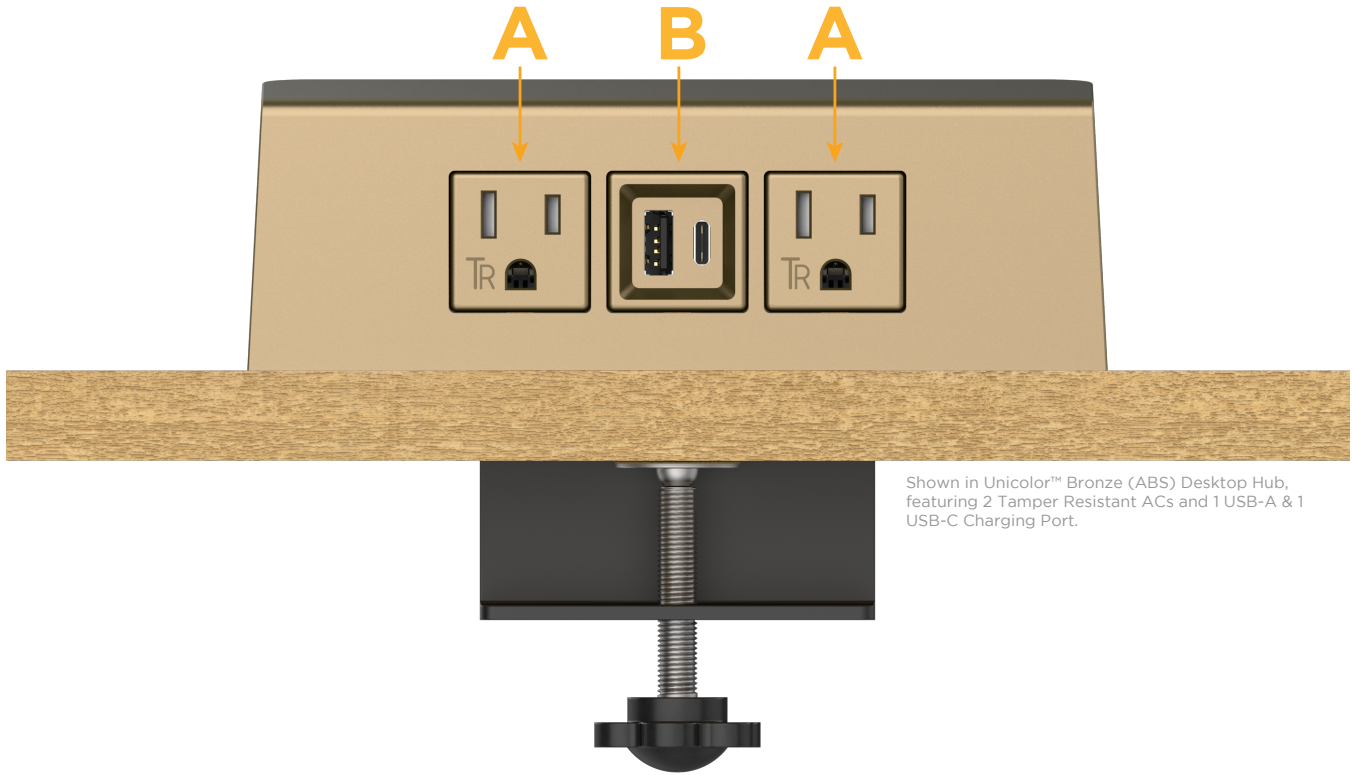

Desktop Hub Finish: UNICOLOR™ BRONZE (ABS)

Custom Finishes Available

M-POWER-3TBZ2-ABA-BZ2ADH

Shown in Unicolor™ Bronze (ABS) Desktop Hub, featuring 2 Tamper Resistant ACs and 1 USB-A & 1 USB-C Charging Port.

Features:

Module/Port Options:

- A** Tamper Resistant AC Receptacle
- B** USB-A & USB-C (3.0A USB-A / 15W USB-C)
- U** Double USB-A (Fast Charging Ports - Rated for 3.2A)
- H** HDMI
- 6** CAT 6
- 12** RJ 12
- X** Switched AC
- Y** 3-Way Switch (Low Voltage)
- C** USB-C (27W High Speed Charging Port)
- Z** USB-C (18W High Speed Charging Port)
- R** Switched AC (Rocker Switch)

Plug:

- Supplied with Low Profile Flat 45° Angle 120 VAC Plug
- Optional Standard Straight 120 VAC Plug
- Optional Straight 120 VAC Pass-through Plug

- CLEAN, COMPACT DESIGN
- STREAMLINED
- QUICK, EASY INSTALLATION
- REAR-EXITING CORDS
- PLUG & PLAY
- 6' AC CORD & PLUG (FLAT PLUG STANDARD)
- CUSTOMIZABLE CONFIGURATIONS AND FINISHES
- UL LISTED FOR MOUNTING IN FURNITURE
- 15A

- A Tamper Resistant AC Receptacle
- B USB-A & USB-C (3.0A USB-A / 15W USB-C)