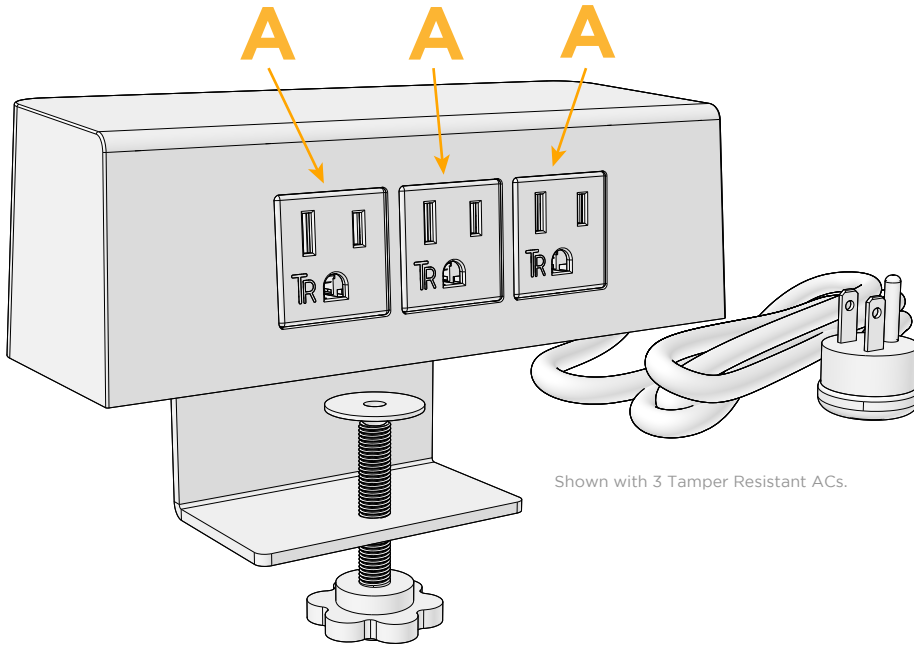

- A** Tamper Resistant AC Receptacle
- B** USB-A & USB-C (3.0A USB-A / 15W USB-C)
- U** Double USB-A (Fast Charging Ports - Rated for 3.2A)
- H** HDMI
- 6** CAT 6
- 12** RJ 12
- X** Switched AC
- Y** 3-Way Switch (Low Voltage)
- C** USB-C (27W High Speed Charging Port)
- Z** USB-C (18W High Speed Charging Port)
- R** Switched AC (Rocker Switch)

Plug:

- Supplied with Low Profile Flat 45° Angle 120 VAC Plug
- Optional Standard Straight 120 VAC Plug
- Optional Straight 120 VAC Pass-through Plug

- CLEAN, COMPACT DESIGN
- STREAMLINED
- QUICK, EASY INSTALLATION
- REAR-EXITING CORDS
- PLUG & PLAY
- 6' AC CORD & PLUG (FLAT PLUG STANDARD)
- CUSTOMIZABLE CONFIGURATIONS AND FINISHES
- UL LISTED FOR MOUNTING IN FURNITURE
- 15A

- A Tamper Resistant AC Receptacle

Shown with 3 Tamper Resistant ACs.