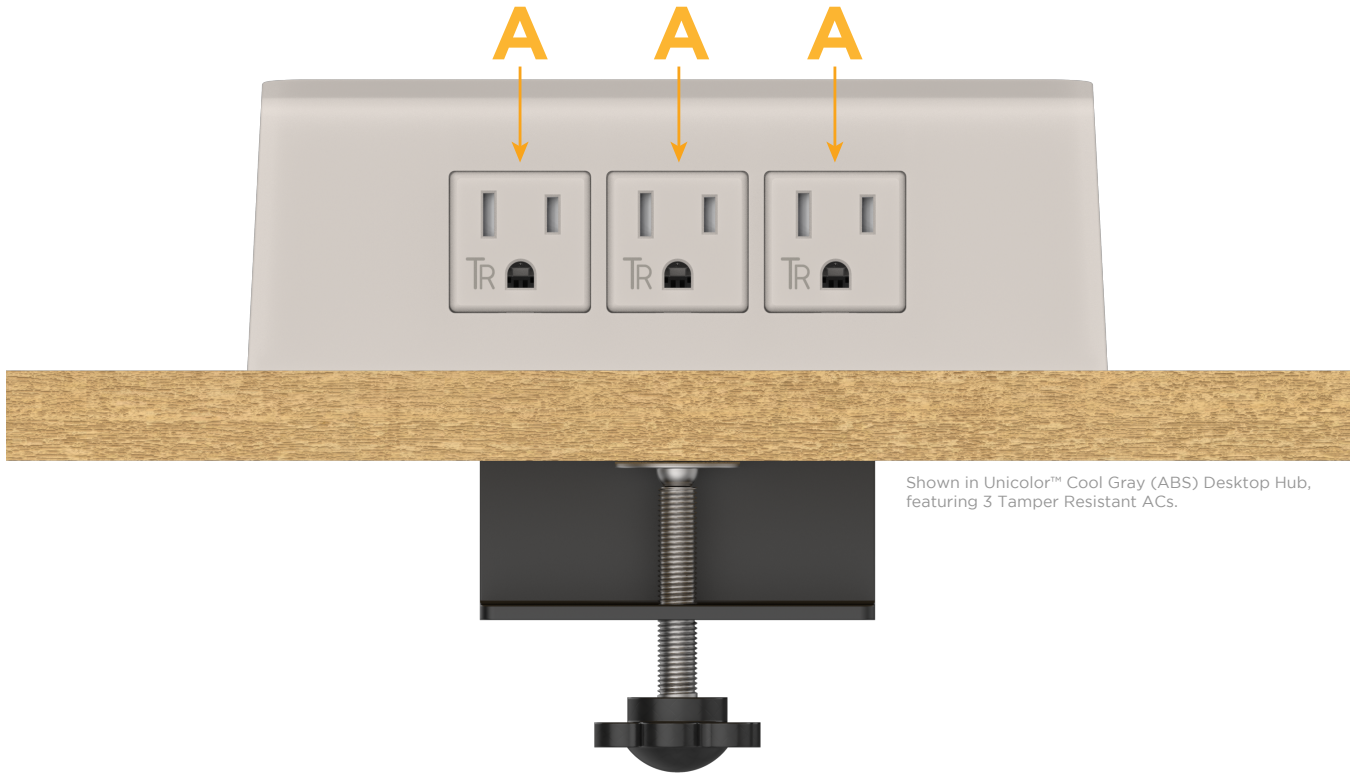

Desktop Hub Finish: **UNICOLOR™ COOL GRAY (ABS)**

Custom Finishes Available

M-POWER-3TG1-AAA-G1ADH

Shown in Unicolor™ Cool Gray (ABS) Desktop Hub, featuring 3 Tamper Resistant ACs.

Features:

Module/Port Options:

- A** Tamper Resistant AC Receptacle
- B** USB-A & USB-C (3.0A USB-A / 15W USB-C)
- U** Double USB-A (Fast Charging Ports - Rated for 3.2A)
- H** HDMI
- 6** CAT 6
- 12** RJ 12
- X** Switched AC
- Y** 3-Way Switch (Low Voltage)
- C** USB-C (27W High Speed Charging Port)
- Z** USB-C (18W High Speed Charging Port)
- R** Switched AC (Rocker Switch)

Plug:

- Supplied with Low Profile Flat 45° Angle 120 VAC Plug
- Optional Standard Straight 120 VAC Plug
- Optional Straight 120 VAC Pass-through Plug

- CLEAN, COMPACT DESIGN
- STREAMLINED
- QUICK, EASY INSTALLATION
- REAR-EXITING CORDS
- PLUG & PLAY
- 6' AC CORD & PLUG (FLAT PLUG STANDARD)
- CUSTOMIZABLE CONFIGURATIONS AND FINISHES
- UL LISTED FOR MOUNTING IN FURNITURE
- 15A

- A Tamper Resistant AC Receptacle

Shown with 3 Tamper Resistant ACs.