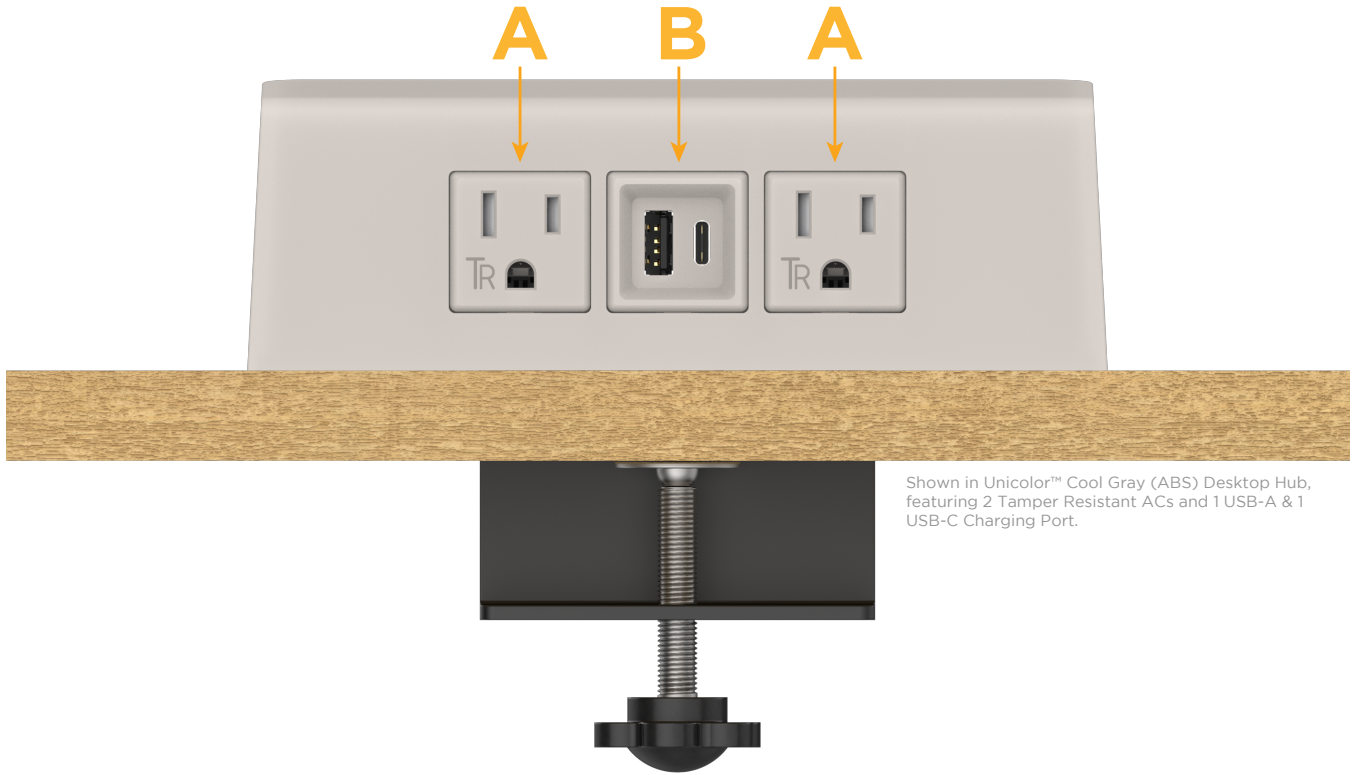

Desktop Hub Finish: UNICOLOR™ COOL GRAY (ABS)

Custom Finishes Available

M-POWER-3TG1-ABA-G1ADH

Shown in Unicolor™ Cool Gray (ABS) Desktop Hub, featuring 2 Tamper Resistant ACs and 1 USB-A & 1 USB-C Charging Port.

Features:

Module/Port Options:

- A** Tamper Resistant AC Receptacle
- B** USB-A & USB-C (3.0A USB-A / 15W USB-C)
- U** Double USB-A (Fast Charging Ports - Rated for 3.2A)
- H** HDMI
- 6** CAT 6
- 12** RJ 12
- X** Switched AC
- Y** 3-Way Switch (Low Voltage)
- C** USB-C (27W High Speed Charging Port)
- Z** USB-C (18W High Speed Charging Port)
- R** Switched AC (Rocker Switch)

Plug:

- Supplied with Low Profile Flat 45° Angle 120 VAC Plug
- Optional Standard Straight 120 VAC Plug
- Optional Straight 120 VAC Pass-through Plug

- CLEAN, COMPACT DESIGN
- STREAMLINED
- QUICK, EASY INSTALLATION
- REAR-EXITING CORDS
- PLUG & PLAY
- 6' AC CORD & PLUG (FLAT PLUG STANDARD)
- CUSTOMIZABLE CONFIGURATIONS AND FINISHES
- UL LISTED FOR MOUNTING IN FURNITURE
- 15A

- A Tamper Resistant AC Receptacle
- B USB-A & USB-C (3.0A USB-A / 15W USB-C)