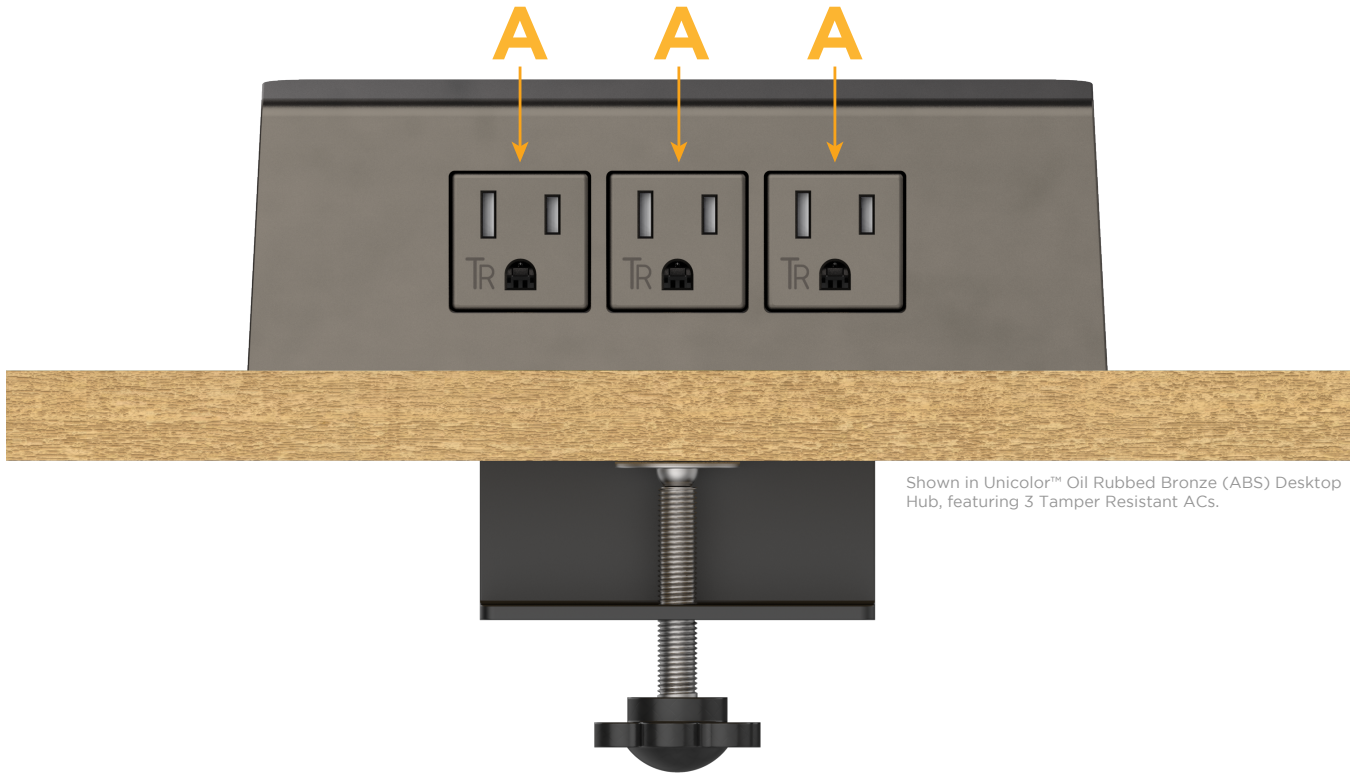

Desktop Hub Finish: UNICOLOR™ OIL RUBBED BRONZE (ABS)

Custom Finishes Available

M-POWER-3TRZ-AAA-RZADH

Shown in Unicolor™ Oil Rubbed Bronze (ABS) Desktop Hub, featuring 3 Tamper Resistant ACs.

Features:

Module/Port Options:

- A** Tamper Resistant AC Receptacle
- B** USB-A & USB-C (3.0A USB-A / 15W USB-C)
- U** Double USB-A (Fast Charging Ports - Rated for 3.2A)
- H** HDMI
- 6** CAT 6
- 12** RJ 12
- X** Switched AC
- Y** 3-Way Switch (Low Voltage)
- C** USB-C (27W High Speed Charging Port)
- Z** USB-C (18W High Speed Charging Port)
- R** Switched AC (Rocker Switch)

Plug:

- Supplied with Low Profile Flat 45° Angle 120 VAC Plug
- Optional Standard Straight 120 VAC Plug
- Optional Straight 120 VAC Pass-through Plug

- CLEAN, COMPACT DESIGN
- STREAMLINED
- QUICK, EASY INSTALLATION
- REAR-EXITING CORDS
- PLUG & PLAY
- 6' AC CORD & PLUG (FLAT PLUG STANDARD)
- CUSTOMIZABLE CONFIGURATIONS AND FINISHES
- UL LISTED FOR MOUNTING IN FURNITURE
- 15A

- A Tamper Resistant AC Receptacle