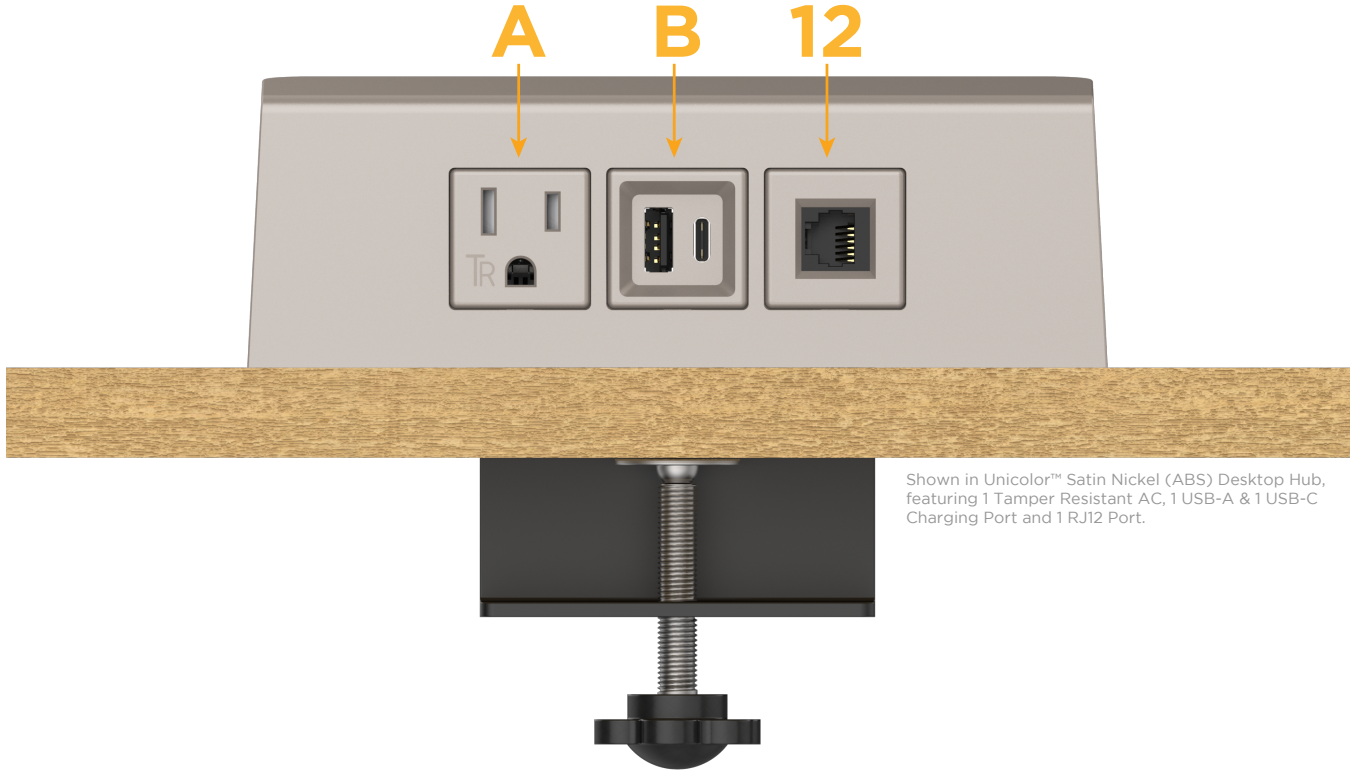

Desktop Hub Finish: UNICOLOR™ SATIN NICKEL (ABS)

Custom Finishes Available

M-POWER-3TS2-AB12-S2ADH

Shown in Unicolor™ Satin Nickel (ABS) Desktop Hub, featuring 1 Tamper Resistant AC, 1 USB-A & 1 USB-C Charging Port and 1 RJ12 Port.

Features:

Module/Port Options:

- A** Tamper Resistant AC Receptacle
- B** USB-A & USB-C (3.0A USB-A / 15W USB-C)
- U** Double USB-A (Fast Charging Ports - Rated for 3.2A)
- H** HDMI
- 6** CAT 6
- 12** RJ 12
- X** Switched AC
- Y** 3-Way Switch (Low Voltage)
- C** USB-C (27W High Speed Charging Port)
- Z** USB-C (18W High Speed Charging Port)
- R** Switched AC (Rocker Switch)

Plug:

- Supplied with Low Profile Flat 45° Angle 120 VAC Plug
- Optional Standard Straight 120 VAC Plug
- Optional Straight 120 VAC Pass-through Plug

- CLEAN, COMPACT DESIGN
- STREAMLINED
- QUICK, EASY INSTALLATION
- REAR-EXITING CORDS
- PLUG & PLAY
- 6' AC CORD & PLUG (FLAT PLUG STANDARD)
- CUSTOMIZABLE CONFIGURATIONS AND FINISHES
- UL LISTED FOR MOUNTING IN FURNITURE
- 15A

- A Tamper Resistant AC Receptacle
- B USB-A & USB-C (3.0A USB-A / 15W USB-C)
- 12 RJ 12

Shown with 1 Tamper Resistant AC, 1 USB-A & 1 USB-C Charging Port and 1 RJ12 Port.