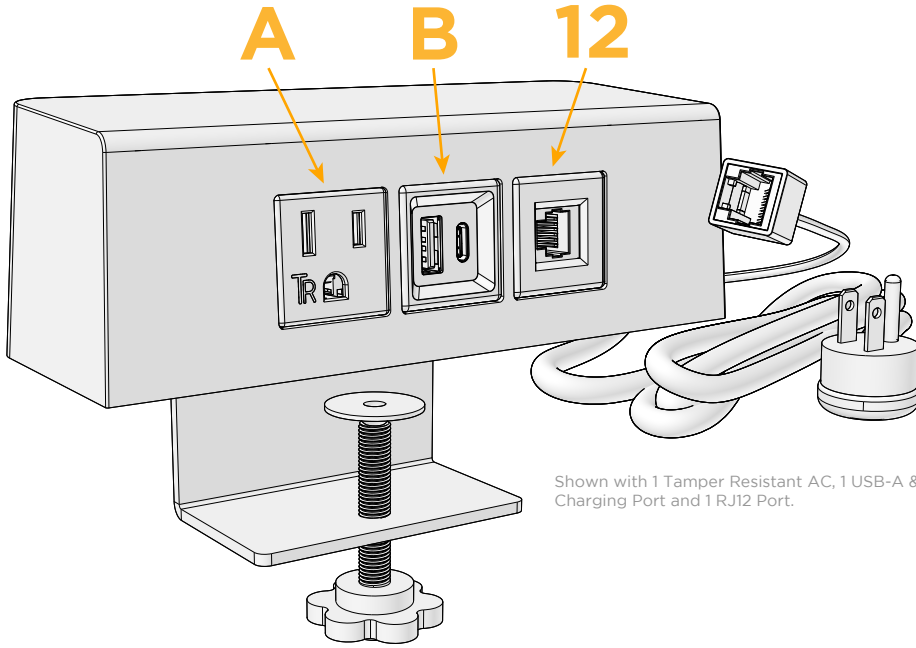

Features:

Module/Port Options:

- A** Tamper Resistant AC Receptacle
- B** USB-A & USB-C (3.0A USB-A / 15W USB-C)
- U** Double USB-A (Fast Charging Ports - Rated for 3.2A)
- H** HDMI
- 6** CAT 6
- 12** RJ 12
- X** Switched AC
- Y** 3-Way Switch (Low Voltage)
- C** USB-C (27W High Speed Charging Port)
- Z** USB-C (18W High Speed Charging Port)
- R** Switched AC (Rocker Switch)

Plug:

- Supplied with Low Profile Flat 45° Angle 120 VAC Plug
- Optional Standard Straight 120 VAC Plug
- Optional Straight 120 VAC Pass-through Plug

- CLEAN, COMPACT DESIGN
- STREAMLINED
- QUICK, EASY INSTALLATION
- REAR-EXITING CORDS
- PLUG & PLAY
- 6' AC CORD & PLUG (FLAT PLUG STANDARD)
- CUSTOMIZABLE CONFIGURATIONS AND FINISHES
- UL LISTED FOR MOUNTING IN FURNITURE
- 15A

- A Tamper Resistant AC Receptacle
- B USB-A & USB-C (3.0A USB-A / 15W USB-C)
- 12 RJ 12

Shown with 1 Tamper Resistant AC, 1 USB-A & 1 USB-C Charging Port and 1 RJ12 Port.