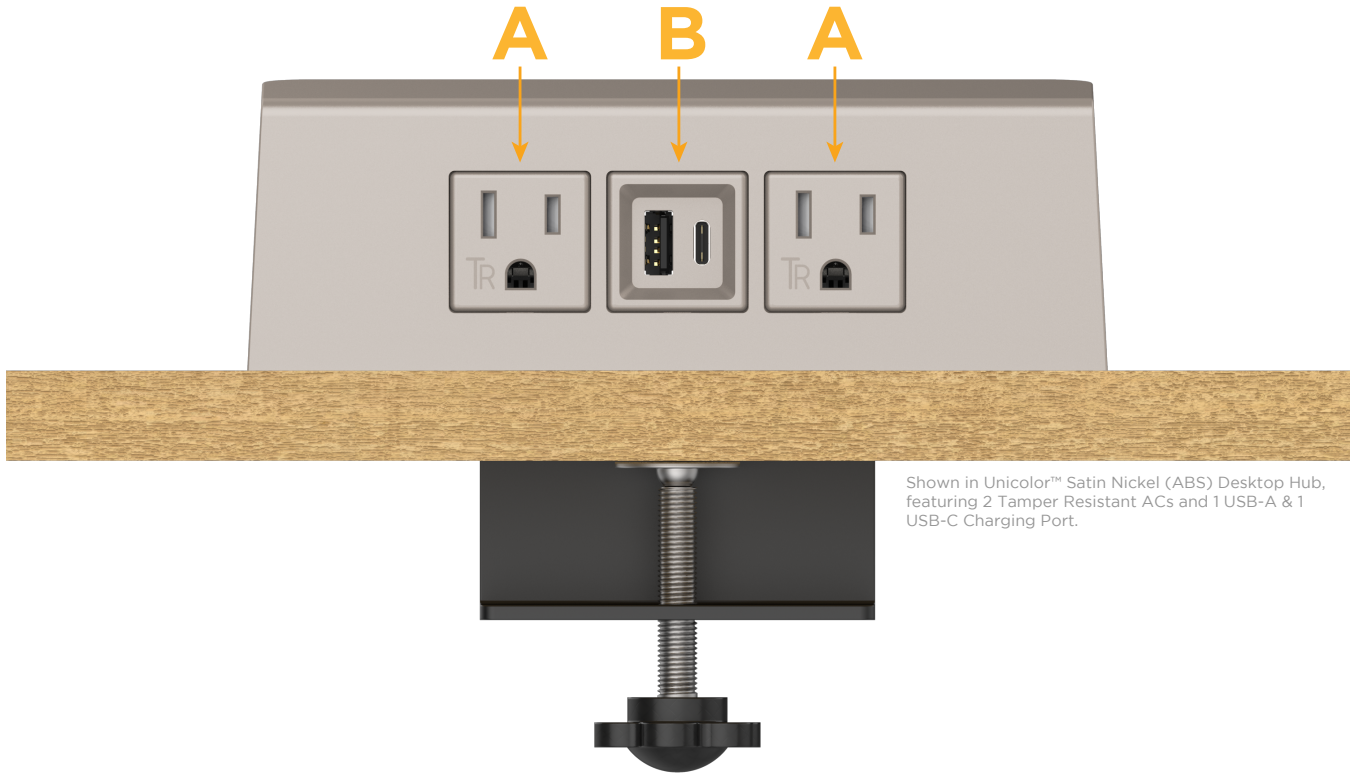

Desktop Hub Finish: UNICOLOR™ SATIN NICKEL (ABS)

Custom Finishes Available

M-POWER-3TS2-ABA-S2ADH

Shown in Unicolor™ Satin Nickel (ABS) Desktop Hub, featuring 2 Tamper Resistant ACs and 1 USB-A & 1 USB-C Charging Port.

Features:

Module/Port Options:

- A** Tamper Resistant AC Receptacle
- B** USB-A & USB-C (3.0A USB-A / 15W USB-C)
- U** Double USB-A (Fast Charging Ports - Rated for 3.2A)
- H** HDMI
- 6** CAT 6
- 12** RJ 12
- X** Switched AC
- Y** 3-Way Switch (Low Voltage)
- C** USB-C (27W High Speed Charging Port)
- Z** USB-C (18W High Speed Charging Port)
- R** Switched AC (Rocker Switch)

Plug:

- Supplied with Low Profile Flat 45° Angle 120 VAC Plug
- Optional Standard Straight 120 VAC Plug
- Optional Straight 120 VAC Pass-through Plug

- CLEAN, COMPACT DESIGN
- STREAMLINED
- QUICK, EASY INSTALLATION
- REAR-EXITING CORDS
- PLUG & PLAY
- 6' AC CORD & PLUG (FLAT PLUG STANDARD)
- CUSTOMIZABLE CONFIGURATIONS AND FINISHES
- UL LISTED FOR MOUNTING IN FURNITURE
- 15A

- A Tamper Resistant AC Receptacle
- B USB-A & USB-C (3.0A USB-A / 15W USB-C)