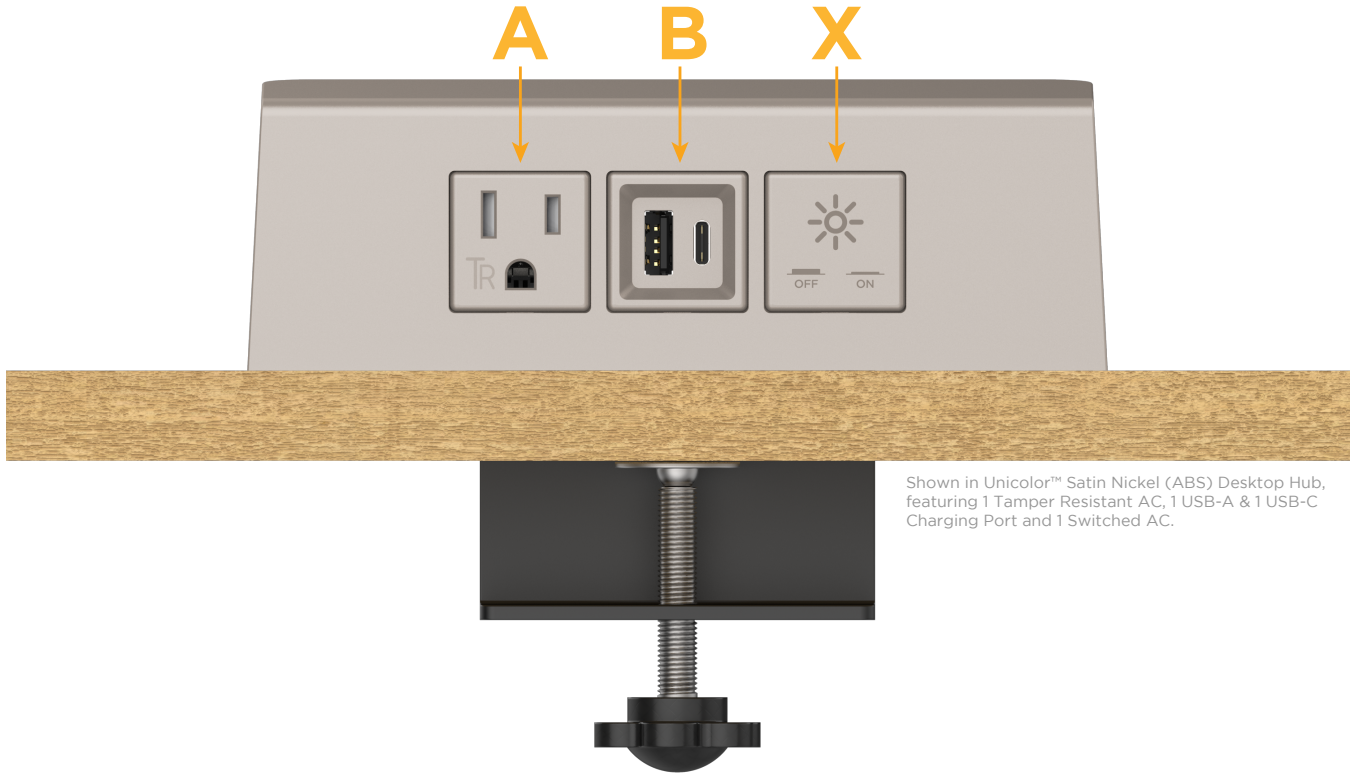

Desktop Hub Finish: UNICOLOR™ SATIN NICKEL (ABS)

Custom Finishes Available

M-POWER-3TS2-ABX-S2ADH

Shown in Unicolor™ Satin Nickel (ABS) Desktop Hub, featuring 1 Tamper Resistant AC, 1 USB-A & 1 USB-C Charging Port and 1 Switched AC.

Features:

Module/Port Options:

- A** Tamper Resistant AC Receptacle
- B** USB-A & USB-C (3.0A USB-A / 15W USB-C)
- U** Double USB-A (Fast Charging Ports - Rated for 3.2A)
- H** HDMI
- 6** CAT 6
- 12** RJ 12
- X** Switched AC
- Y** 3-Way Switch (Low Voltage)
- C** USB-C (27W High Speed Charging Port)
- Z** USB-C (18W High Speed Charging Port)
- R** Switched AC (Rocker Switch)

Plug:

- Supplied with Low Profile Flat 45° Angle 120 VAC Plug
- Optional Standard Straight 120 VAC Plug
- Optional Straight 120 VAC Pass-through Plug

- CLEAN, COMPACT DESIGN
- STREAMLINED
- QUICK, EASY INSTALLATION
- REAR-EXITING CORDS
- PLUG & PLAY
- 6' AC CORD & PLUG (FLAT PLUG STANDARD)
- CUSTOMIZABLE CONFIGURATIONS AND FINISHES
- UL LISTED FOR MOUNTING IN FURNITURE
- 15A

Modules/Ports:

- A Tamper Resistant AC Receptacle
- B USB-A & USB-C (3.0A USB-A / 15W USB-C)
- X Switched AC

Shown with 1 Tamper Resistant AC, 1 USB-A & 1 USB-C Charging Port and 1 Switched AC.