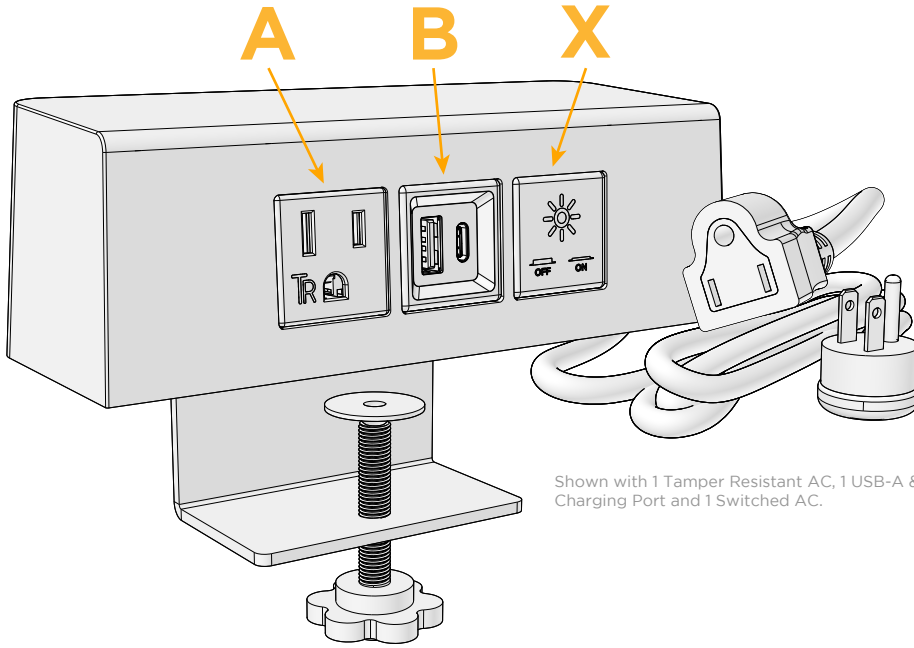

Features:

Module/Port Options:

- A** Tamper Resistant AC Receptacle
- B** USB-A & USB-C (3.0A USB-A / 15W USB-C)
- U** Double USB-A (Fast Charging Ports - Rated for 3.2A)
- H** HDMI
- 6** CAT 6
- 12** RJ 12
- X** Switched AC
- Y** 3-Way Switch (Low Voltage)
- C** USB-C (27W High Speed Charging Port)
- Z** USB-C (18W High Speed Charging Port)
- R** Switched AC (Rocker Switch)

Plug:

- Supplied with Low Profile Flat 45° Angle 120 VAC Plug
- Optional Standard Straight 120 VAC Plug
- Optional Straight 120 VAC Pass-through Plug

- CLEAN, COMPACT DESIGN
- STREAMLINED
- QUICK, EASY INSTALLATION
- REAR-EXITING CORDS
- PLUG & PLAY
- 6' AC CORD & PLUG (FLAT PLUG STANDARD)
- CUSTOMIZABLE CONFIGURATIONS AND FINISHES
- UL LISTED FOR MOUNTING IN FURNITURE
- 15A

Modules/Ports:

- A Tamper Resistant AC Receptacle
- B USB-A & USB-C (3.0A USB-A / 15W USB-C)
- X Switched AC

Shown with 1 Tamper Resistant AC, 1 USB-A & 1 USB-C Charging Port and 1 Switched AC.