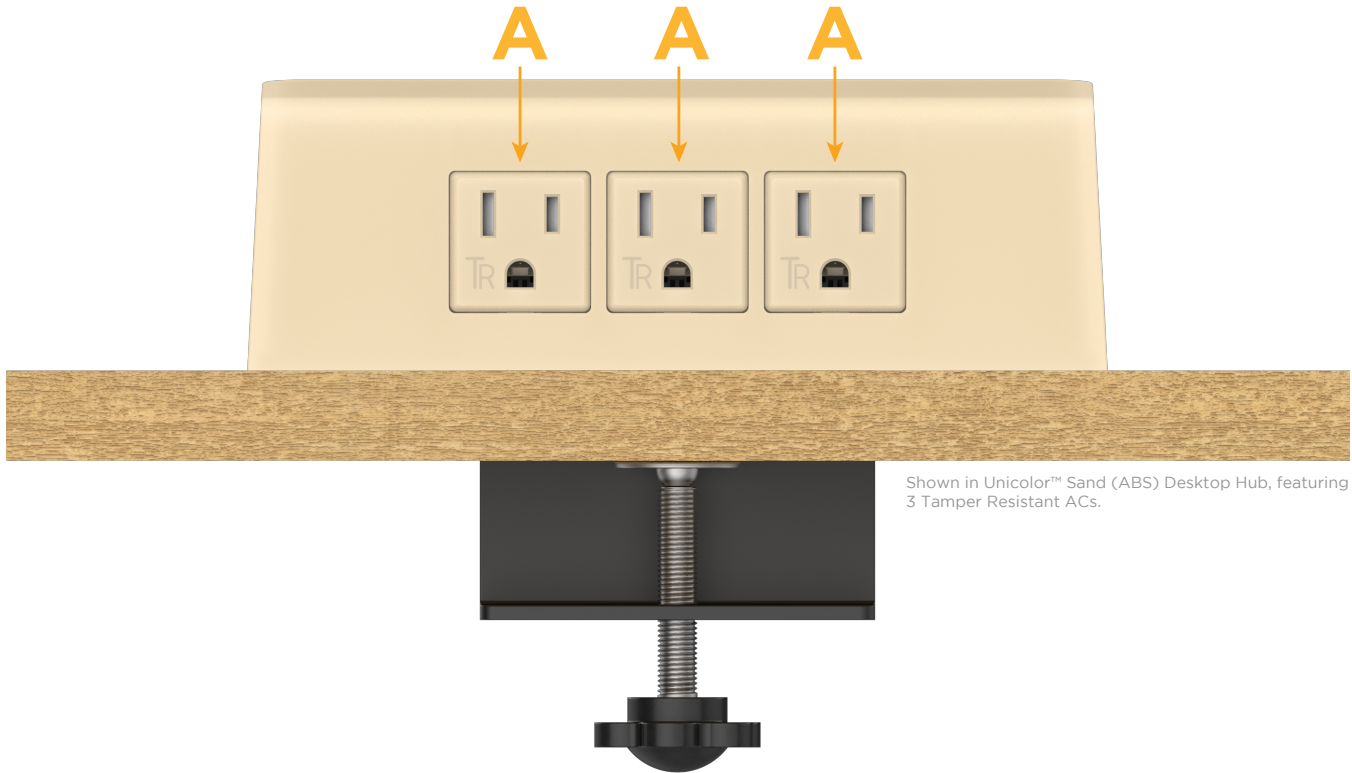

Desktop Hub Finish: UNICOLOR™ SAND (ABS)

Custom Finishes Available

M-POWER-3TT2-AAA-T2ADH

Shown in Unicolor™ Sand (ABS) Desktop Hub, featuring 3 Tamper Resistant ACs.

Features:

Module/Port Options:

- A** Tamper Resistant AC Receptacle
- B** USB-A & USB-C (3.0A USB-A / 15W USB-C)
- U** Double USB-A (Fast Charging Ports - Rated for 3.2A)
- H** HDMI
- 6** CAT 6
- 12** RJ 12
- X** Switched AC
- Y** 3-Way Switch (Low Voltage)
- C** USB-C (27W High Speed Charging Port)
- Z** USB-C (18W High Speed Charging Port)
- R** Switched AC (Rocker Switch)

Plug:

- Supplied with Low Profile Flat 45° Angle 120 VAC Plug
- Optional Standard Straight 120 VAC Plug
- Optional Straight 120 VAC Pass-through Plug

- CLEAN, COMPACT DESIGN
- STREAMLINED
- QUICK, EASY INSTALLATION
- REAR-EXITING CORDS
- PLUG & PLAY
- 6' AC CORD & PLUG (FLAT PLUG STANDARD)
- CUSTOMIZABLE CONFIGURATIONS AND FINISHES
- UL LISTED FOR MOUNTING IN FURNITURE
- 15A

- A Tamper Resistant AC Receptacle