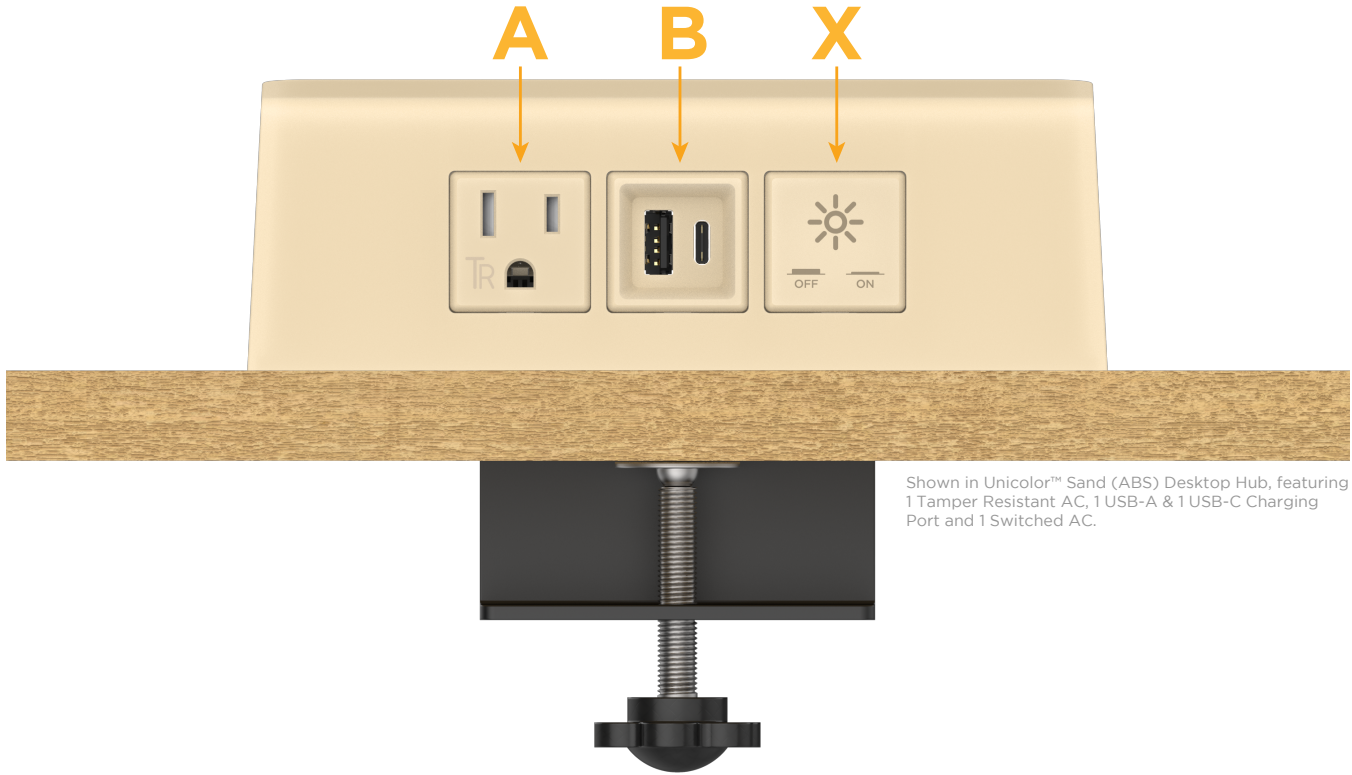

Desktop Hub Finish: **UNICOLOR™ SAND (ABS)**

Custom Finishes Available

M-POWER-3TT2-ABX-T2ADH

Shown in Unicolor™ Sand (ABS) Desktop Hub, featuring 1 Tamper Resistant AC, 1 USB-A & 1 USB-C Charging Port and 1 Switched AC.

### Module/Port Options:

- A** Tamper Resistant AC Receptacle
- B** USB-A & USB-C (3.0A USB-A / 15W USB-C)
- U** Double USB-A (Fast Charging Ports - Rated for 3.2A)
- H** HDMI
- 6** CAT 6
- 12** RJ 12
- X** Switched AC
- Y** 3-Way Switch (Low Voltage)
- C** USB-C (27W High Speed Charging Port)
- Z** USB-C (18W High Speed Charging Port)
- R** Switched AC (Rocker Switch)

### Plug:

- Supplied with Low Profile Flat 45° Angle 120 VAC Plug
- Optional Standard Straight 120 VAC Plug
- Optional Straight 120 VAC Pass-through Plug

- CLEAN, COMPACT DESIGN
- STREAMLINED
- QUICK, EASY INSTALLATION
- REAR-EXITING CORDS
- PLUG & PLAY
- 6' AC CORD & PLUG (FLAT PLUG STANDARD)
- CUSTOMIZABLE CONFIGURATIONS AND FINISHES
- UL LISTED FOR MOUNTING IN FURNITURE
- 15A

### Modules/Ports:

- A Tamper Resistant AC Receptacle
- B USB-A & USB-C (3.0A USB-A / 15W USB-C)
- X Switched AC

Shown with 1 Tamper Resistant AC, 1 USB-A & 1 USB-C Charging Port and 1 Switched AC.