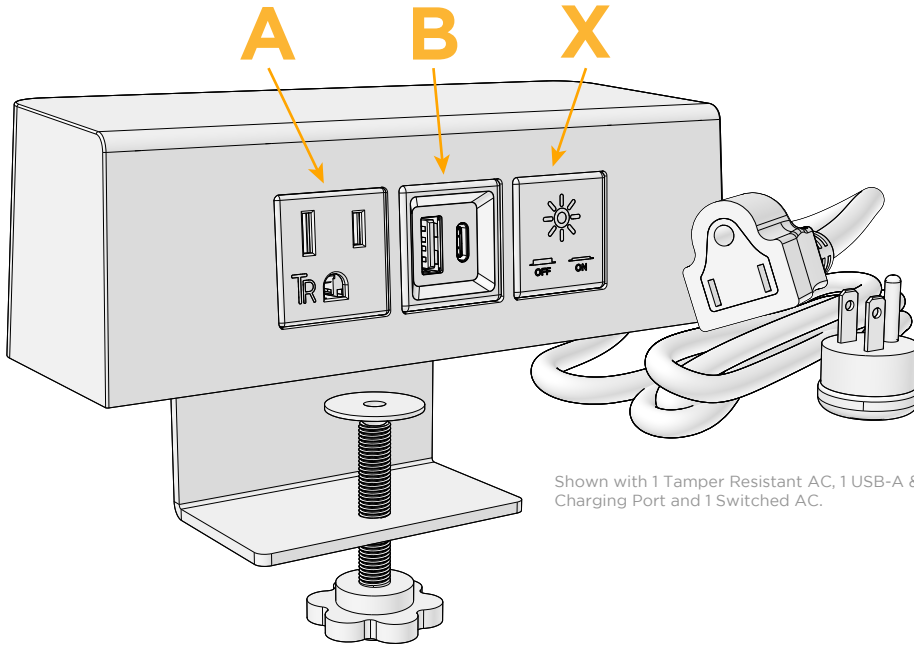

### Module/Port Options:

- A** Tamper Resistant AC Receptacle
- B** USB-A & USB-C (3.0A USB-A / 15W USB-C)
- U** Double USB-A (Fast Charging Ports - Rated for 3.2A)
- H** HDMI
- 6** CAT 6
- 12** RJ 12
- X** Switched AC
- Y** 3-Way Switch (Low Voltage)
- C** USB-C (27W High Speed Charging Port)
- Z** USB-C (18W High Speed Charging Port)
- R** Switched AC (Rocker Switch)

### Plug:

- Supplied with Low Profile Flat 45° Angle 120 VAC Plug
- Optional Standard Straight 120 VAC Plug
- Optional Straight 120 VAC Pass-through Plug

- CLEAN, COMPACT DESIGN
- STREAMLINED
- QUICK, EASY INSTALLATION
- REAR-EXITING CORDS
- PLUG & PLAY
- 6' AC CORD & PLUG (FLAT PLUG STANDARD)
- CUSTOMIZABLE CONFIGURATIONS AND FINISHES
- UL LISTED FOR MOUNTING IN FURNITURE
- 15A

### Modules/Ports:

- A Tamper Resistant AC Receptacle
- B USB-A & USB-C (3.0A USB-A / 15W USB-C)
- X Switched AC

Shown with 1 Tamper Resistant AC, 1 USB-A & 1 USB-C Charging Port and 1 Switched AC.