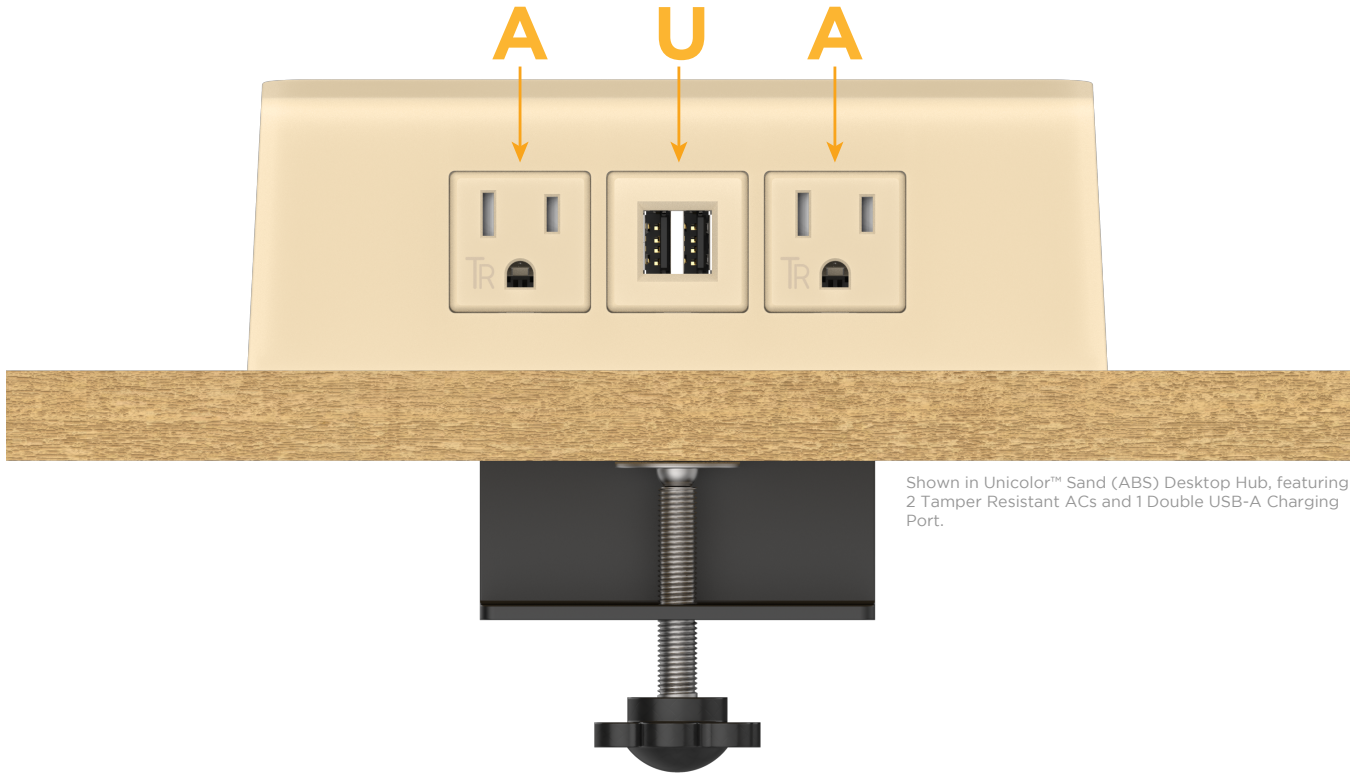

### Desktop Hub Finish: UNICOLOR™ SAND (ABS)

Custom Finishes Available

M-POWER-3TT2-AUA-T2ADH

Shown in Unicolor™ Sand (ABS) Desktop Hub, featuring 2 Tamper Resistant ACs and 1 Double USB-A Charging Port.

#### Module/Port Options:

- A** Tamper Resistant AC Receptacle
- B** USB-A & USB-C (3.0A USB-A / 15W USB-C)
- U** Double USB-A (Fast Charging Ports - Rated for 3.2A)
- H** HDMI
- 6** CAT 6
- 12** RJ 12
- X** Switched AC
- Y** 3-Way Switch (Low Voltage)
- C** USB-C (27W High Speed Charging Port)
- Z** USB-C (18W High Speed Charging Port)
- R** Switched AC (Rocker Switch)

#### Plug:

- Supplied with Low Profile Flat 45° Angle 120 VAC Plug
- Optional Standard Straight 120 VAC Plug
- Optional Straight 120 VAC Pass-through Plug

- CLEAN, COMPACT DESIGN
- STREAMLINED
- QUICK, EASY INSTALLATION
- REAR-EXITING CORDS
- PLUG & PLAY
- 6' AC CORD & PLUG (FLAT PLUG STANDARD)
- CUSTOMIZABLE CONFIGURATIONS AND FINISHES
- UL LISTED FOR MOUNTING IN FURNITURE
- 15A

### Modules/Ports:

- A Tamper Resistant AC Receptacle
- U Double USB-A (Fast Charging Ports - Rated for 3.2A)