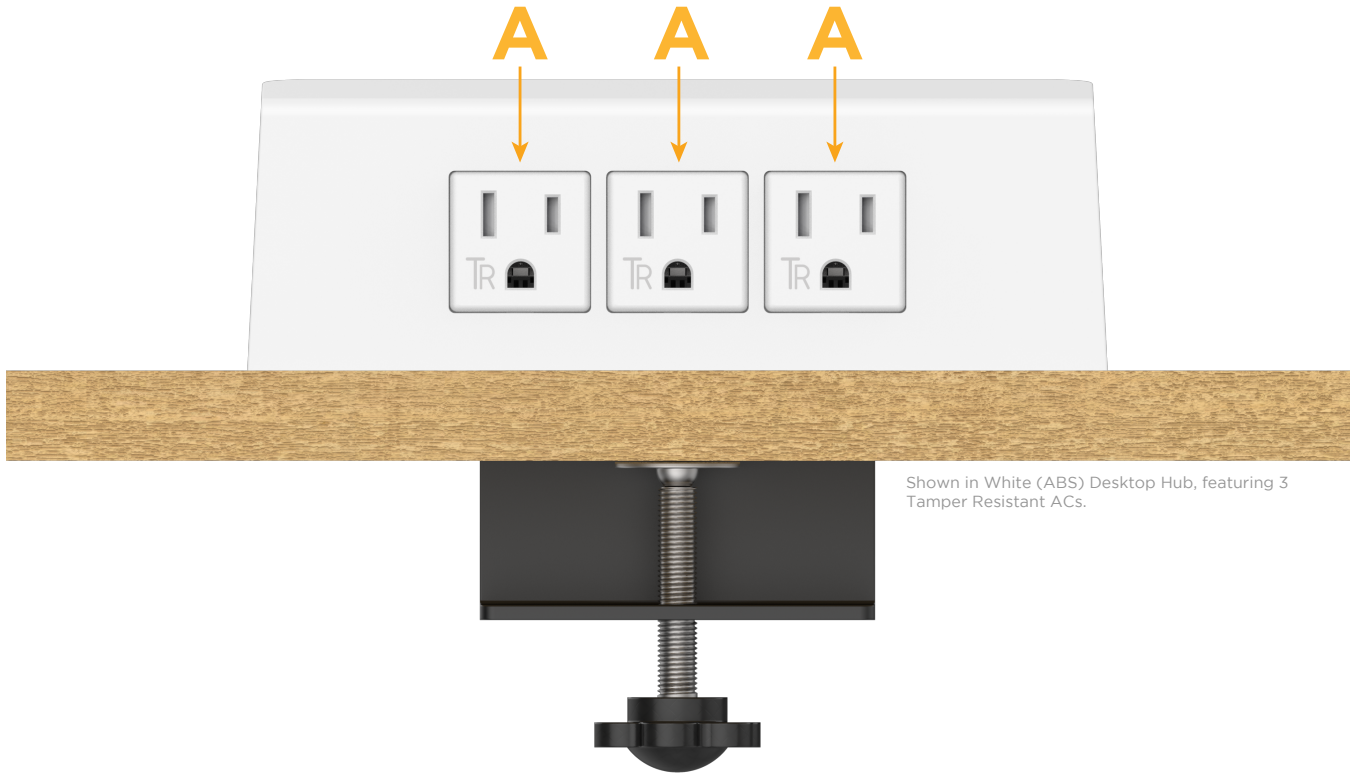

Desktop Hub Finish: **WHITE (ABS)**

Custom Finishes Available

M-POWER-3TW-AAA-WADH

Shown in White (ABS) Desktop Hub, featuring 3 Tamper Resistant ACs.

Features:

### Module/Port Options:

- A** Tamper Resistant AC Receptacle
- B** USB-A & USB-C (3.0A USB-A / 15W USB-C)
- U** Double USB-A (Fast Charging Ports - Rated for 3.2A)
- H** HDMI
- 6** CAT 6
- 12** RJ 12
- X** Switched AC
- Y** 3-Way Switch (Low Voltage)
- C** USB-C (27W High Speed Charging Port)
- Z** USB-C (18W High Speed Charging Port)
- R** Switched AC (Rocker Switch)

### Plug:

- Supplied with Low Profile Flat 45° Angle 120 VAC Plug
- Optional Standard Straight 120 VAC Plug
- Optional Straight 120 VAC Pass-through Plug

- CLEAN, COMPACT DESIGN
- STREAMLINED
- QUICK, EASY INSTALLATION
- REAR-EXITING CORDS
- PLUG & PLAY
- 6' AC CORD & PLUG (FLAT PLUG STANDARD)
- CUSTOMIZABLE CONFIGURATIONS AND FINISHES
- UL LISTED FOR MOUNTING IN FURNITURE
- 15A

### Modules/Ports:

- A Tamper Resistant AC Receptacle