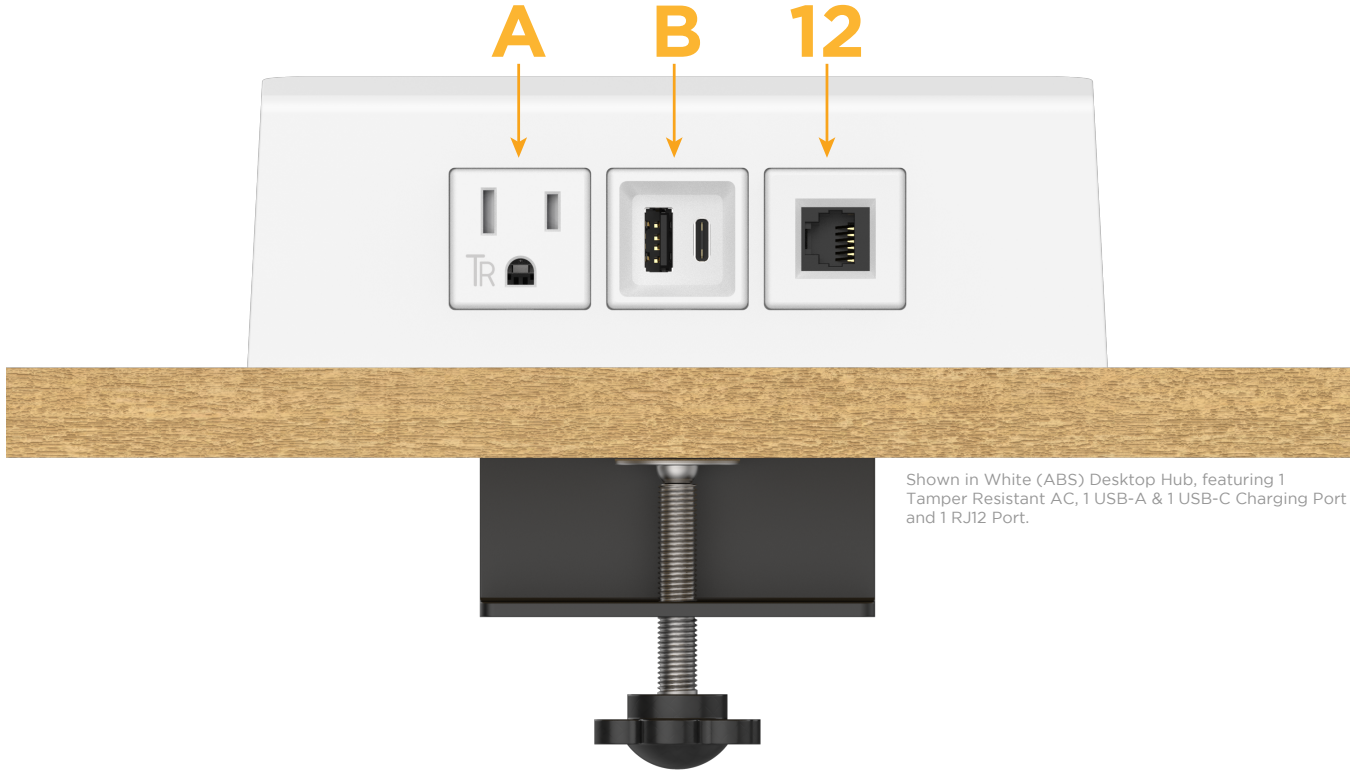

Desktop Hub Finish: **WHITE (ABS)**

Custom Finishes Available

M-POWER-3TW-AB12-WADH

Shown in White (ABS) Desktop Hub, featuring 1 Tamper Resistant AC, 1 USB-A & 1 USB-C Charging Port and 1 RJ12 Port.

Features:

Module/Port Options:

- A** Tamper Resistant AC Receptacle
- B** USB-A & USB-C (3.0A USB-A / 15W USB-C)
- U** Double USB-A (Fast Charging Ports - Rated for 3.2A)
- H** HDMI
- 6** CAT 6
- 12** RJ 12
- X** Switched AC
- Y** 3-Way Switch (Low Voltage)
- C** USB-C (27W High Speed Charging Port)
- Z** USB-C (18W High Speed Charging Port)
- R** Switched AC (Rocker Switch)

Plug:

- Supplied with Low Profile Flat 45° Angle 120 VAC Plug
- Optional Standard Straight 120 VAC Plug
- Optional Straight 120 VAC Pass-through Plug

- CLEAN, COMPACT DESIGN
- STREAMLINED
- QUICK, EASY INSTALLATION
- REAR-EXITING CORDS
- PLUG & PLAY
- 6' AC CORD & PLUG (FLAT PLUG STANDARD)
- CUSTOMIZABLE CONFIGURATIONS AND FINISHES
- UL LISTED FOR MOUNTING IN FURNITURE
- 15A

- A Tamper Resistant AC Receptacle
- B USB-A & USB-C (3.0A USB-A / 15W USB-C)
- 12 RJ 12