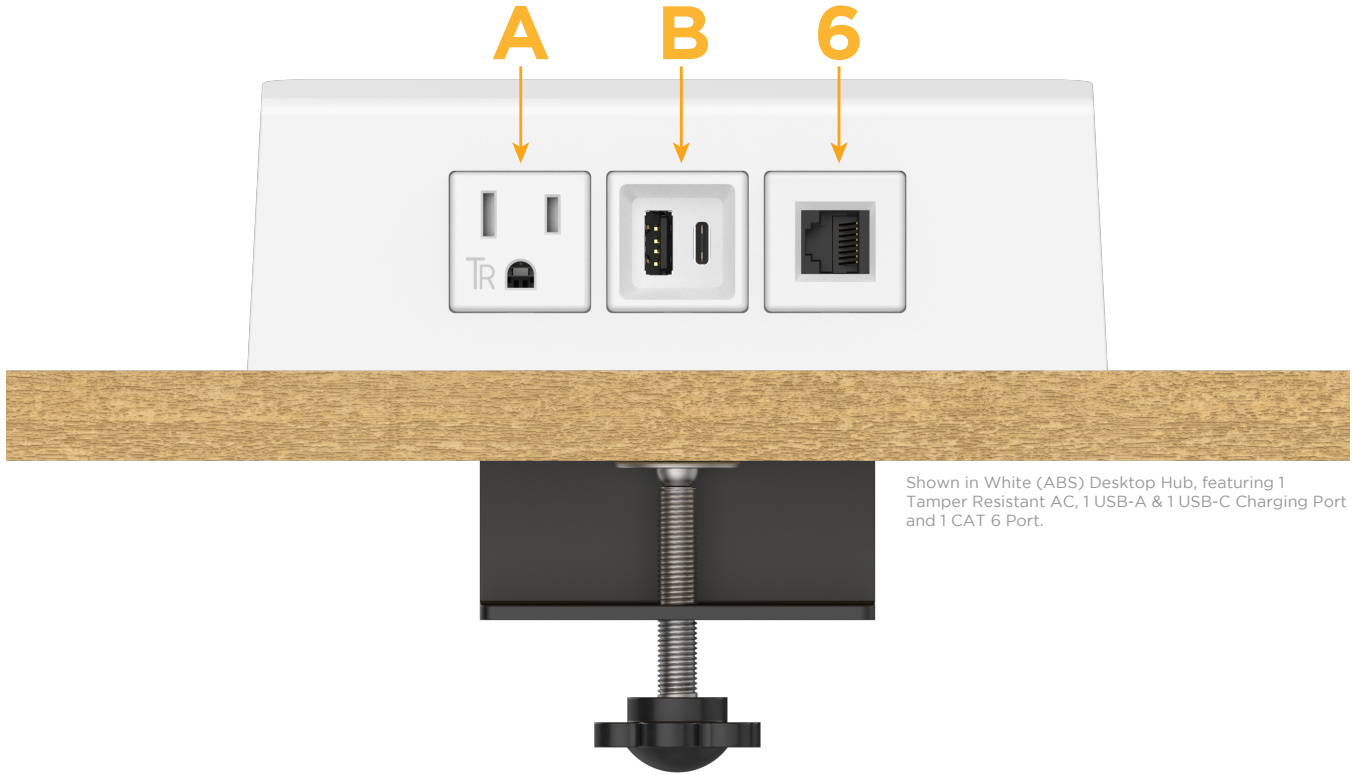

Desktop Hub Finish: **WHITE (ABS)**

Custom Finishes Available

M-POWER-3TW-AB6-WADH

Shown in White (ABS) Desktop Hub, featuring 1 Tamper Resistant AC, 1 USB-A & 1 USB-C Charging Port and 1 CAT 6 Port.

Features:

Module/Port Options:

- A** Tamper Resistant AC Receptacle
- B** USB-A & USB-C (3.0A USB-A / 15W USB-C)
- U** Double USB-A (Fast Charging Ports - Rated for 3.2A)
- H** HDMI
- 6** CAT 6
- 12** RJ 12
- X** Switched AC
- Y** 3-Way Switch (Low Voltage)
- C** USB-C (27W High Speed Charging Port)
- Z** USB-C (18W High Speed Charging Port)
- R** Switched AC (Rocker Switch)

Plug:

- Supplied with Low Profile Flat 45° Angle 120 VAC Plug
- Optional Standard Straight 120 VAC Plug
- Optional Straight 120 VAC Pass-through Plug

- CLEAN, COMPACT DESIGN
- STREAMLINED
- QUICK, EASY INSTALLATION
- REAR-EXITING CORDS
- PLUG & PLAY
- 6' AC CORD & PLUG (FLAT PLUG STANDARD)
- CUSTOMIZABLE CONFIGURATIONS AND FINISHES
- UL LISTED FOR MOUNTING IN FURNITURE
- 15A

- A Tamper Resistant AC Receptacle
- B USB-A & USB-C (3.0A USB-A / 15W USB-C)
- 6 CAT 6

Shown with 1 Tamper Resistant AC, 1 USB-A & 1 USB-C Charging Port and 1 CAT 6 Port.