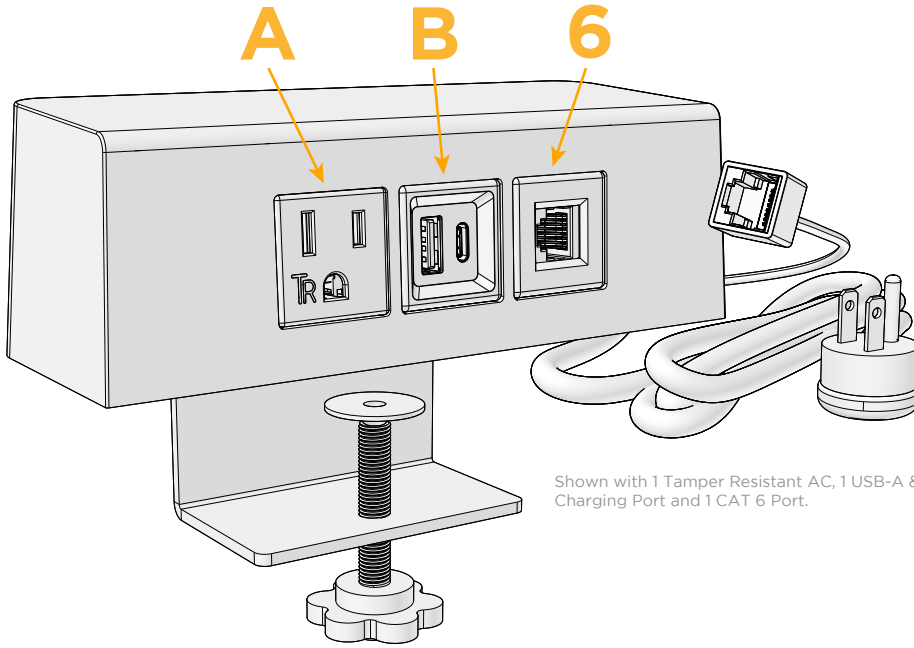

Module/Port Options:

- A** Tamper Resistant AC Receptacle
- B** USB-A & USB-C (3.0A USB-A / 15W USB-C)
- U** Double USB-A (Fast Charging Ports - Rated for 3.2A)
- H** HDMI
- 6** CAT 6
- 12** RJ 12
- X** Switched AC
- Y** 3-Way Switch (Low Voltage)
- C** USB-C (27W High Speed Charging Port)
- Z** USB-C (18W High Speed Charging Port)
- R** Switched AC (Rocker Switch)

Plug:

- Supplied with Low Profile Flat 45° Angle 120 VAC Plug
- Optional Standard Straight 120 VAC Plug
- Optional Straight 120 VAC Pass-through Plug

- CLEAN, COMPACT DESIGN
- STREAMLINED
- QUICK, EASY INSTALLATION
- REAR-EXITING CORDS
- PLUG & PLAY
- 6' AC CORD & PLUG (FLAT PLUG STANDARD)
- CUSTOMIZABLE CONFIGURATIONS AND FINISHES
- UL LISTED FOR MOUNTING IN FURNITURE
- 15A

- A Tamper Resistant AC Receptacle
- B USB-A & USB-C (3.0A USB-A / 15W USB-C)
- 6 CAT 6

Shown with 1 Tamper Resistant AC, 1 USB-A & 1 USB-C Charging Port and 1 CAT 6 Port.