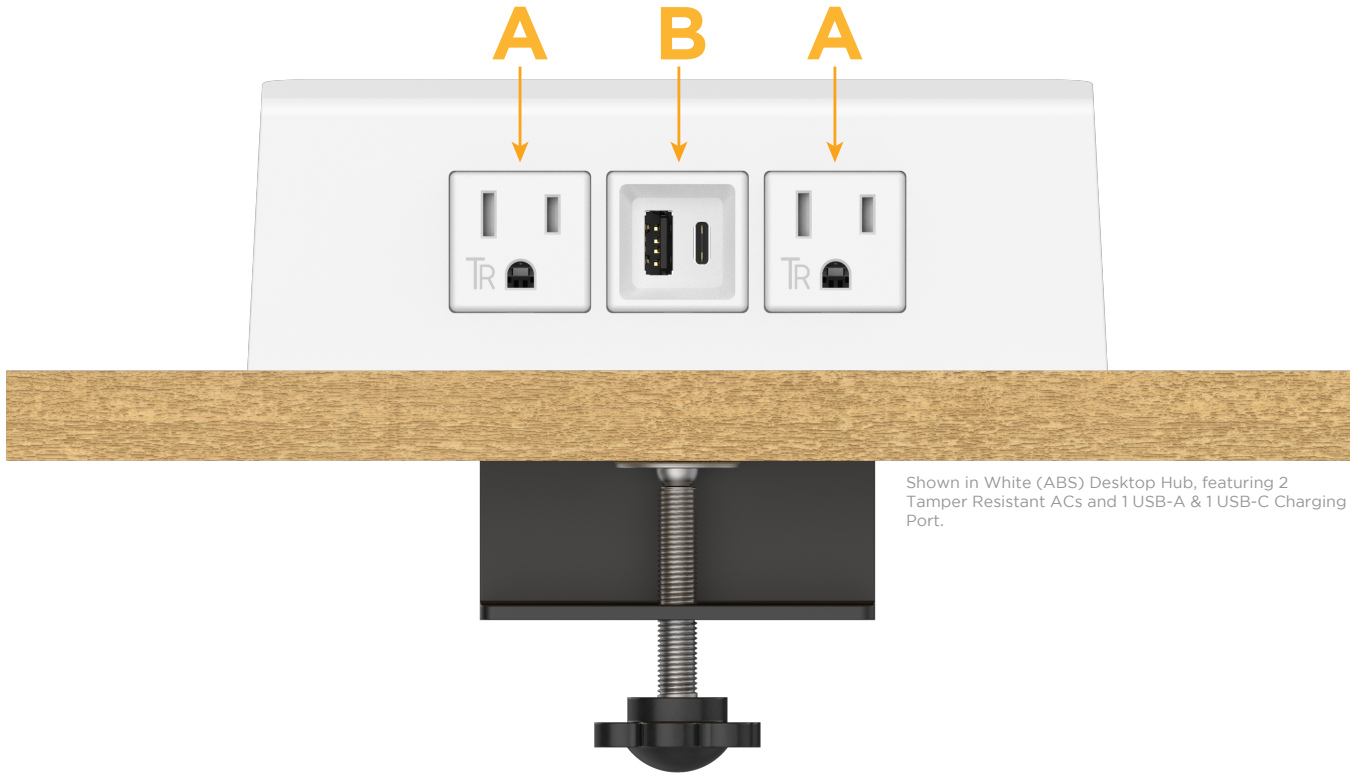

Desktop Hub Finish: **WHITE (ABS)**

Custom Finishes Available

M-POWER-3TW-ABA-WADH

Shown in White (ABS) Desktop Hub, featuring 2 Tamper Resistant ACs and 1 USB-A & 1 USB-C Charging Port.

Features:

Module/Port Options:

- A** Tamper Resistant AC Receptacle
- B** USB-A & USB-C (3.0A USB-A / 15W USB-C)
- U** Double USB-A (Fast Charging Ports - Rated for 3.2A)
- H** HDMI
- 6** CAT 6
- 12** RJ 12
- X** Switched AC
- Y** 3-Way Switch (Low Voltage)
- C** USB-C (27W High Speed Charging Port)
- Z** USB-C (18W High Speed Charging Port)
- R** Switched AC (Rocker Switch)

Plug:

- Supplied with Low Profile Flat 45° Angle 120 VAC Plug
- Optional Standard Straight 120 VAC Plug
- Optional Straight 120 VAC Pass-through Plug

- CLEAN, COMPACT DESIGN
- STREAMLINED
- QUICK, EASY INSTALLATION
- REAR-EXITING CORDS
- PLUG & PLAY
- 6' AC CORD & PLUG (FLAT PLUG STANDARD)
- CUSTOMIZABLE CONFIGURATIONS AND FINISHES
- UL LISTED FOR MOUNTING IN FURNITURE
- 15A

- A Tamper Resistant AC Receptacle
- B USB-A & USB-C (3.0A USB-A / 15W USB-C)