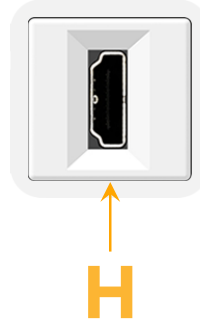

Custom Finishes Available M-POWER-1TW-H-WAB

Features:

Module/Port Options:

- A Tamper Resistant AC Receptacle
- B USB-A & USB-C (3.0A USB-A / 15W USB-C)
- U Double USB-A (Fast Charging Ports - Rated for 3.2A)
- H HDMI
- 6 CAT 6
- 12 RJ 12
- X Switched AC
- Y 3-Way Switch (Low Voltage)
- C USB-C (27W High Speed Charging Port)
- Z USB-C (18W High Speed Charging Port)
- R Switched AC (Rocker Switch)
- D Dimmer Switch