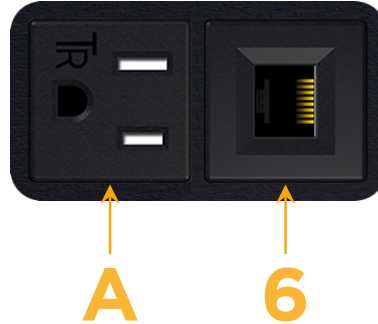

M-POWER-2T

AC POWER & DATA CONNECTIVITY SOLUTION

M-POWER-2T-A6-BAB

Metro Light & Power's line of power & data solutions offers sophisticated design elements combined with greater ease of installation. Streamlined and low-profile, enhanced by side-exiting cords, our outlets advance the industry with their cutting edge look and feel. We believe flexibility is key, and we provide a variety of mounting options, including the ability to mount in limited spaces. Our outlets are available in many finishes and configurations, in addition to a custom color and finish capability for our clients.

Distributed by

Mormax Company, Inc.

8 Westchester Plaza

Elmsford, NY 10523

914-699-0101

sales@mormax.com

mormax.com

Bezel Finish: **BLACK (ABS)**

Custom Finishes Available M-POWER-2T-A6-BAB

Features:

Module/Port Options:

- A Tamper Resistant AC Receptacle
- B USB-A & USB-C (3.0A USB-A / 15W USB-C)
- U Double USB-A (Fast Charging Ports - Rated for 3.2A)
- H HDMI
- 6 CAT 6
- 12 RJ 12
- X Switched AC
- Y 3-Way Switch (Low Voltage)
- C USB-C (27W High Speed Charging Port)
- Z USB-C (18W High Speed Charging Port)
- R Switched AC (Rocker Switch)
- D Dimmer Switch

Plug:

Supplied with Low Profile Flat 45° Angle 120 VAC Plug

Optional Standard Straight 120 VAC Plug

Optional Straight 120 VAC Pass-through Plug

- CLEAN, COMPACT DESIGN
- STREAMLINED
- LOW PROFILE
- SIDE-EXITING CORDS
- PLUG & PLAY
- 6' AC CORD & PLUG (FLAT PLUG STANDARD)
- CUSTOMIZABLE CONFIGURATIONS AND FINISHES
- UL LISTED FOR MOUNTING IN FURNITURE
- 15A