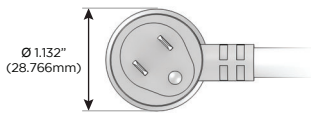

- **CLEAN, COMPACT DESIGN**
- **STREAMLINED**
- **LOW PROFILE**
- **SIDE-EXITING CORDS**
- **PLUG & PLAY**
- **3.2A HIGH SPEED USB CHARGING FOR ALL DEVICES**
- **15W HIGH SPEED USB-C CHARGING FOR ALL DEVICES**
- **CUSTOMIZABLE CONFIGURATIONS AND FINISHES**
- **UL LISTED FOR MOUNTING IN FURNITURE**
- **15A**

M-POWER-2T

AC POWER & DATA CONNECTIVITY SOLUTION
2T-AB-BZAB

Specs:

Modules/Ports:

- A** Tamper Resistant AC Receptacle
- B** USB-A & USB-C (3.2A USB-A / 15W USB-C)

TOP