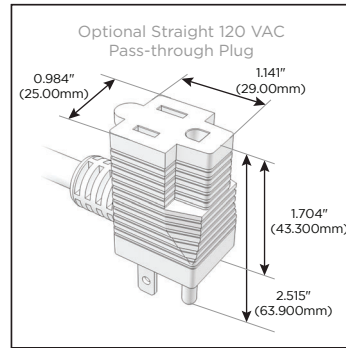

- **CLEAN, COMPACT DESIGN**
- **STREAMLINED**
- **LOW PROFILE**
- **SIDE-EXITING CORDS**
- **PLUG & PLAY**
- **3.2A HIGH SPEED USB CHARGING FOR ALL DEVICES**
- **15W HIGH SPEED USB-C CHARGING FOR ALL DEVICES**
- **CUSTOMIZABLE CONFIGURATIONS AND FINISHES**
- **UL LISTED FOR MOUNTING IN FURNITURE**
- **15A**

M-POWER-2T

AC POWER & DATA CONNECTIVITY SOLUTION
2T-AB-BZAB

Specs:

Modules/Ports:

- A** Tamper Resistant AC Receptacle
- B** USB-A & USB-C (3.2A USB-A / 15W USB-C)

TOP