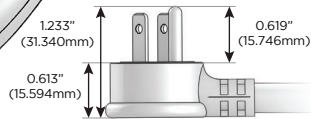

- **CLEAN, COMPACT DESIGN**
- **STREAMLINED**
- **LOW PROFILE**
- **SIDE-EXITING CORDS**
- **PLUG & PLAY**
- **3.2A HIGH SPEED USB CHARGING FOR ALL DEVICES**
- **15W HIGH SPEED USB-C CHARGING FOR ALL DEVICES**
- **CUSTOMIZABLE CONFIGURATIONS AND FINISHES**
- **UL LISTED FOR MOUNTING IN FURNITURE**
- **15A**

M-POWER-2T

AC POWER & DATA CONNECTIVITY SOLUTION
2T-AB-BZAB

Specs:

Modules/Ports:

- A** Tamper Resistant AC Receptacle
- B** USB-A & USB-C (3.2A USB-A / 15W USB-C)

TOP