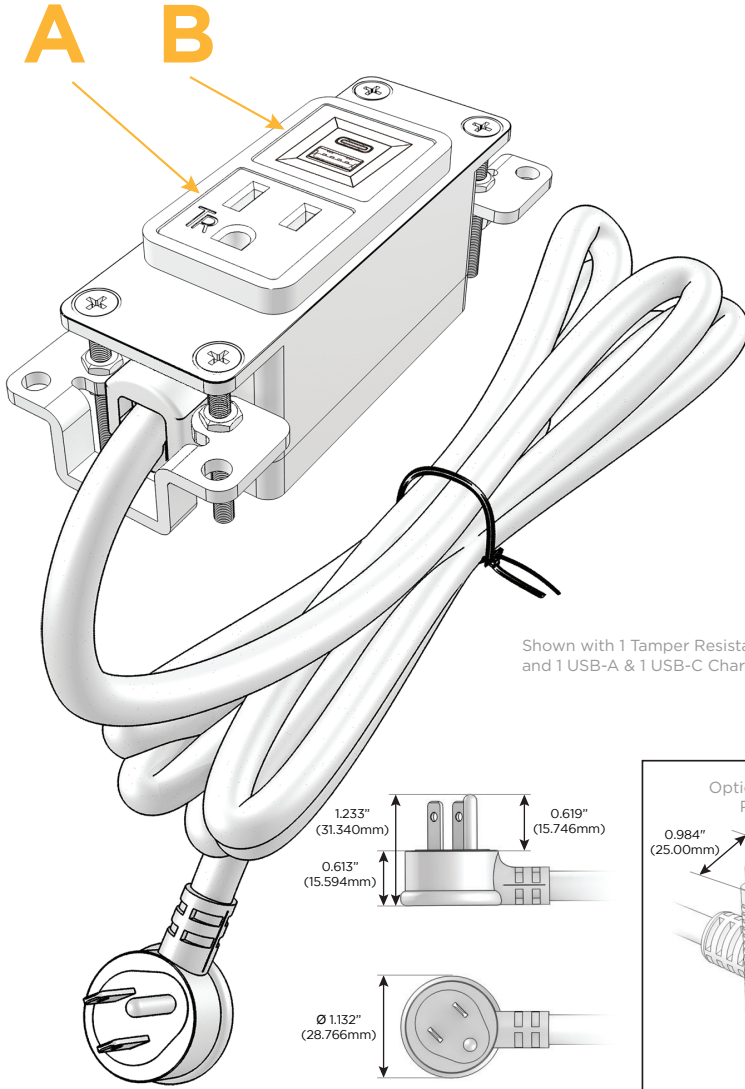

Bezel Finish: **BRONZE (ABS)**
Custom Finishes Available M-POWER-2T-AB-BZAB

Features:

Module/Port Options:

- A** Tamper Resistant AC Receptacle
- B** USB-A & USB-C (3.2A USB-A / 15W USB-C)
- U** Double USB (Fast Charging Ports - Rated for 3.2A)
- H** HDMI
- 6** CAT 6
- 12** RJ 12
- X** Switched AC
- Y** 3-Way Switch
- C** USB-C (27W High Speed Charging Port)
- Z** USB-C (18W High Speed Charging Port)
- R** Switched AC (Rocker Switch)

Plug:

- Supplied with Low Profile Flat 45° Angle 120 VAC Plug
- Optional Standard Straight 120 VAC Plug
- Optional Straight 120 VAC Pass-through Plug

Shown in Bronze (ABS) Bezel, featuring 1 Tamper Resistant AC and 1 USB-A & 1 USB-C Charging Port.

- **CLEAN, COMPACT DESIGN**
- **STREAMLINED**
- **LOW PROFILE**
- **SIDE-EXITING CORDS**
- **PLUG & PLAY**
- **3.2A HIGH SPEED USB CHARGING FOR ALL DEVICES**
- **15W HIGH SPEED USB-C CHARGING FOR ALL DEVICES**
- **CUSTOMIZABLE CONFIGURATIONS AND FINISHES**
- **UL LISTED FOR MOUNTING IN FURNITURE**
- **15A**

M-POWER-2T

AC POWER & DATA CONNECTIVITY SOLUTION
2T-AB-BZAB

Specs:

Modules/Ports:

- A** Tamper Resistant AC Receptacle
- B** USB-A & USB-C (3.2A USB-A / 15W USB-C)

TOP