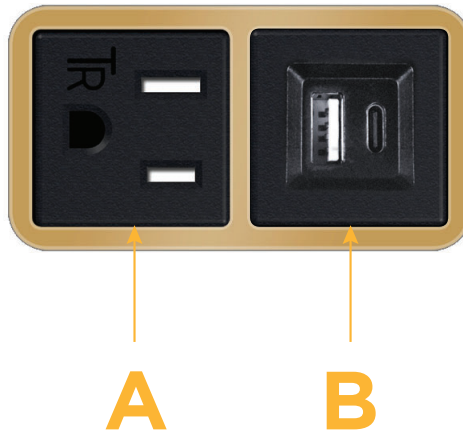

Bezel Finish: **BRONZE (ABS)**
Custom Finishes Available M-POWER-2T-AB-BZAB

Features:

Module/Port Options:

- A** Tamper Resistant AC Receptacle
- B** USB-A & USB-C (3.2A USB-A / 15W USB-C)
- U** Double USB (Fast Charging Ports - Rated for 3.2A)
- H** HDMI
- 6** CAT 6
- 12** RJ 12
- X** Switched AC
- Y** 3-Way Switch
- C** USB-C (27W High Speed Charging Port)
- Z** USB-C (18W High Speed Charging Port)
- R** Switched AC (Rocker Switch)

Plug:

- Supplied with Low Profile Flat 45° Angle 120 VAC Plug
- Optional Standard Straight 120 VAC Plug
- Optional Straight 120 VAC Pass-through Plug

Shown in Bronze (ABS) Bezel, featuring 1 Tamper Resistant AC and 1 USB-A & 1 USB-C Charging Port.

- **CLEAN, COMPACT DESIGN**
- **STREAMLINED**
- **LOW PROFILE**
- **SIDE-EXITING CORDS**
- **PLUG & PLAY**
- **3.2A HIGH SPEED USB CHARGING FOR ALL DEVICES**
- **15W HIGH SPEED USB-C CHARGING FOR ALL DEVICES**
- **CUSTOMIZABLE CONFIGURATIONS AND FINISHES**
- **UL LISTED FOR MOUNTING IN FURNITURE**
- **15A**

M-POWER-2T

AC POWER & DATA CONNECTIVITY SOLUTION
2T-AB-BZAB

Specs:

Modules/Ports:

- A** Tamper Resistant AC Receptacle
- B** USB-A & USB-C (3.2A USB-A / 15W USB-C)

TOP