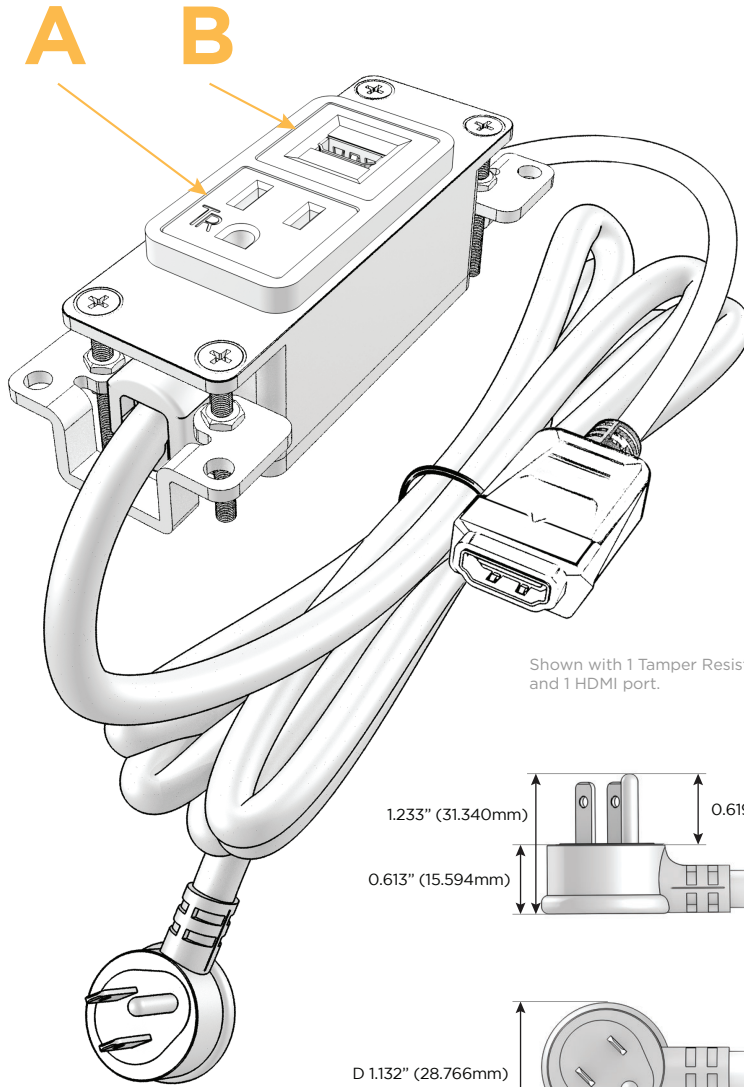

Bezel Finish:
Custom Finishes Available

BLACK (ABS)
M-POWER-2T-AH-BAB

Features:

Module/Port Options:

- A** Tamper Resistant AC Receptacle
- B** Double USB (Fast Charging Ports - Rated for 3.2A)
- C** HDMI
- D** CAT 6
- E** 3.5mm Mini Stereo Jack
- F** Single USB (Fast Charging Port - Rated for 3.2A)
- G** RJ 12
- H** Switched AC
- I** 3-Way Switch
- J** USB-C (27W High Speed Charging Port)
- K** USB-C (18W High Speed Charging Port)
- L** Switched AC (Rocker Switch)

Plug:

- Low Profile Flat 45° Angle 120 VAC Plug
- Standard Straight 120 VAC Plug

- **CLEAN, COMPACT DESIGN**
- **STREAMLINED**
- **LOW PROFILE**
- **SIDE-EXITING CORDS**
- **PLUG & PLAY**
- **3.2A HIGH SPEED USB CHARGING FOR ALL DEVICES**
- **6' AC CORD & PLUG (FLAT PLUG STANDARD)**
- **CUSTOMIZABLE CONFIGURATIONS AND FINISHES**
- **UL LISTED FOR MOUNTING IN FURNITURE**
- **15A**

Shown in Black (ABS) Bezel, featuring 1 Tamper Resistant AC, and 1 HDMI Port.

M-POWER-2T

AC POWER & DATA CONNECTIVITY SOLUTION

M-POWER-2T-AH-BAB

Specs:

- Modules/Ports:**
- A** Tamper Resistant AC Receptacle
 - B** HDMI

Shown with 1 Tamper Resistant AC, and 1 HDMI port.