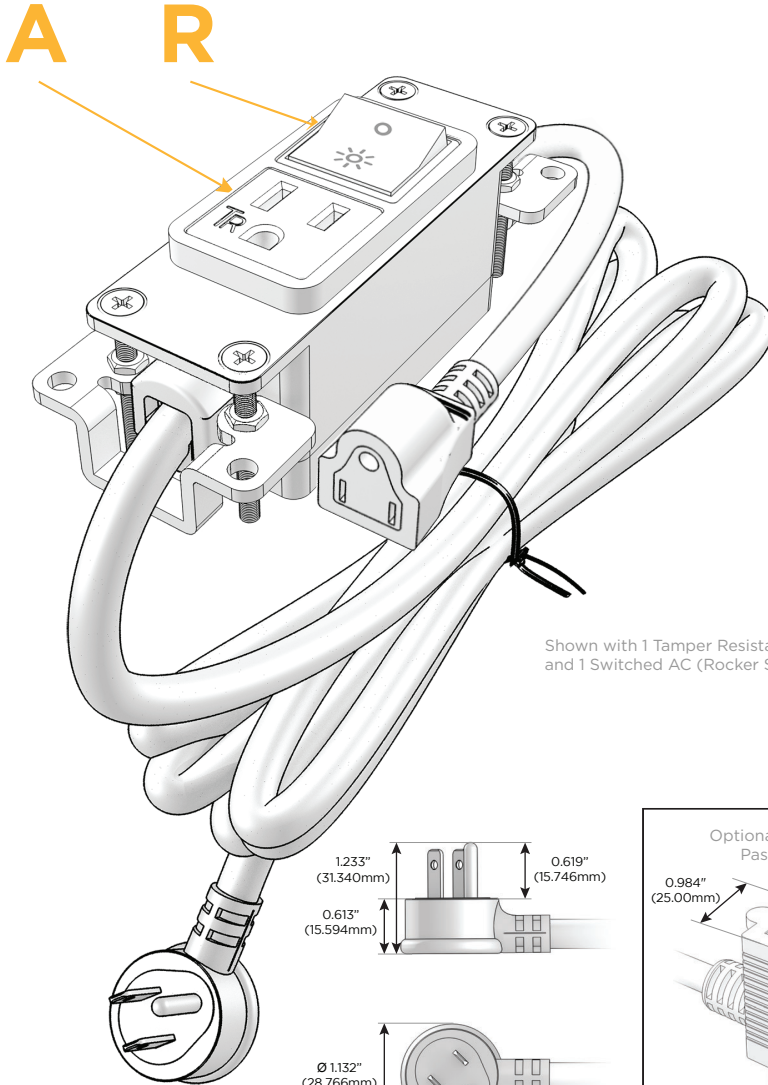

### Module/Port Options:

- A** Tamper Resistant AC Receptacle
- U** Double USB (Fast Charging Ports - Rated for 3.2A)
- H** HDMI
- 6** CAT 6
- 12** RJ 12
- X** Switched AC
- Y** 3-Way Switch
- C** USB-C (27W High Speed Charging Port)
- Z** USB-C (18W High Speed Charging Port)
- R** Switched AC (Rocker Switch)

### Plug:

- Supplied with Low Profile Flat 45° Angle 120 VAC Plug
- Optional Standard Straight 120 VAC Plug
- Optional Straight 120 VAC Pass-through Plug

Shown in Chrome (ABS) Bezel, featuring 1 Tamper Resistant AC and 1 Switched AC (Rocker Switch).

- **CLEAN, COMPACT DESIGN**
- **STREAMLINED**
- **LOW PROFILE**
- **SIDE-EXITING CORDS**
- **PLUG & PLAY**
- **6' AC CORD & PLUG (FLAT PLUG STANDARD)**
- **CUSTOMIZABLE CONFIGURATIONS AND FINISHES**
- **UL LISTED FOR MOUNTING IN FURNITURE**
- **15A**

# M-POWER-2T

AC POWER & DATA CONNECTIVITY SOLUTION  
2T-AR-CRAB

Specs:

**Modules/Ports:**

- A** Tamper Resistant AC Receptacle
- R** Switched AC (Rocker Switch)

Shown with 1 Tamper Resistant AC and 1 Switched AC (Rocker Switch).