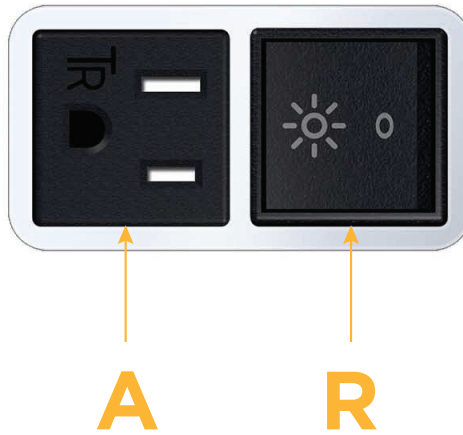

M-POWER-2T

AC POWER & DATA CONNECTIVITY SOLUTION
2T-AR-CRAB

Distributed by

Mormax Company, Inc.
8 Westchester Plaza
Elmsford, NY 10523

914-699-0101
sales@mormax.com
mormax.com

Metro Light & Power's line of power & data solutions offers sophisticated design elements combined with greater ease of installation. Streamlined and low-profile, enhanced by side-exiting cords, our outlets advance the industry with their cutting-edge look and feel. We believe flexibility is key, and we provide a variety of mounting options, including the ability to mount in limited spaces. Our outlets are available in many finishes and configurations, in addition to a custom color and finish capability for our clients.

Bezel Finish: **CHROME (ABS)**
Custom Finishes Available M-POWER-2T-AR-CRAB

Features:

Module/Port Options:

- **A** Tamper Resistant AC Receptacle
- **U** Double USB (Fast Charging Ports - Rated for 3.2A)
- **H** HDMI
- **6** CAT 6
- **12** RJ 12
- **X** Switched AC
- **Y** 3-Way Switch
- **C** USB-C (27W High Speed Charging Port)
- **Z** USB-C (18W High Speed Charging Port)
- **R** Switched AC (Rocker Switch)

Plug:

- Supplied with Low Profile Flat 45° Angle 120 VAC Plug
- Optional Standard Straight 120 VAC Plug
- Optional Straight 120 VAC Pass-through Plug

Shown in Chrome (ABS) Bezel, featuring 1 Tamper Resistant AC and 1 Switched AC (Rocker Switch).

- **CLEAN, COMPACT DESIGN**
- **STREAMLINED**
- **LOW PROFILE**
- **SIDE-EXITING CORDS**
- **PLUG & PLAY**
- **6' AC CORD & PLUG (FLAT PLUG STANDARD)**
- **CUSTOMIZABLE CONFIGURATIONS AND FINISHES**
- **UL LISTED FOR MOUNTING IN FURNITURE**
- **15A**