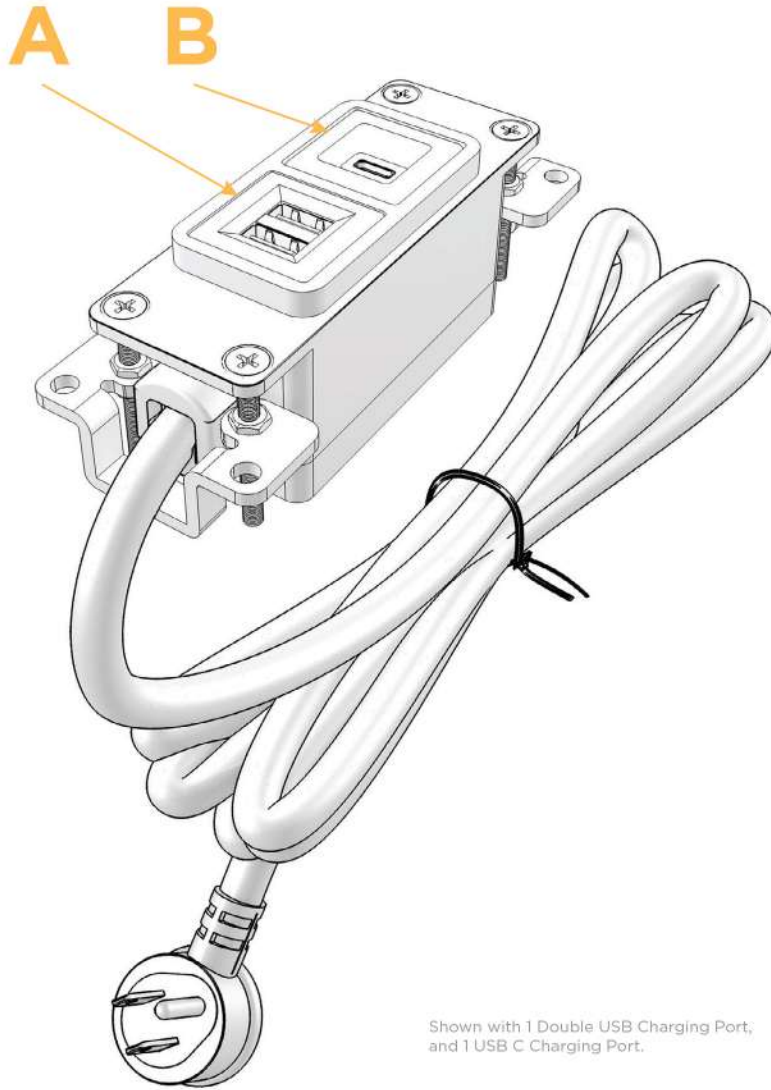

Bezel Finish:
Custom Finishes Available

SATIN NICKEL (ABS)
M-POWER-2T-UC-SAB

Features:

Module/Port Options:

- A** Tamper Resistant AC Receptacle
- B** Double USB (Fast Charging Ports - Rated for 3.2A)
- C** HDMI
- D** CAT 6
- E** 3.5mm Mini Stereo Jack
- F** Single USB (Fast Charging Port - Rated for 3.2A)
- G** RJ 12
- H** Switched AC
- I** Wireless AC
- J** 3-Way Switch
- K** USB C (High Speed Charging Port)

Plug:

- Low Profile Flat 45° Angle 120 VAC Plug
- Standard Straight 120 VAC Plug

- CLEAN, COMPACT DESIGN
- STREAMLINED
- LOW PROFILE
- SIDE-EXITING CORDS
- PLUG & PLAY
- 3.2A HIGH SPEED USB CHARGING FOR ALL DEVICES
- 6' AC CORD & PLUG (FLAT PLUG STANDARD)
- CUSTOMIZABLE CONFIGURATIONS AND FINISHES
- UL LISTED FOR MOUNTING IN FURNITURE
- 15A

Shown in Satin Nickel (ABS) Bezel, featuring 1 Double USB Charging Port, and 1 USB C Charging Port.

M-POWER-2T

AC POWER & DATA CONNECTIVITY SOLUTION

M-POWER-2T-UC-SAB

Mormax Company, Inc. 914-699-0101
 8 Westchester Plaza sales@mormax.com
 Elmsford, NY 10523 mormax.com

Specs:

Modules/Ports:

- A** Double USB (Fast Charging Ports - Rated for 3.2A)
- B** USB C (High Speed Charging Port)

Shown with 1 Double USB Charging Port, and 1 USB C Charging Port.