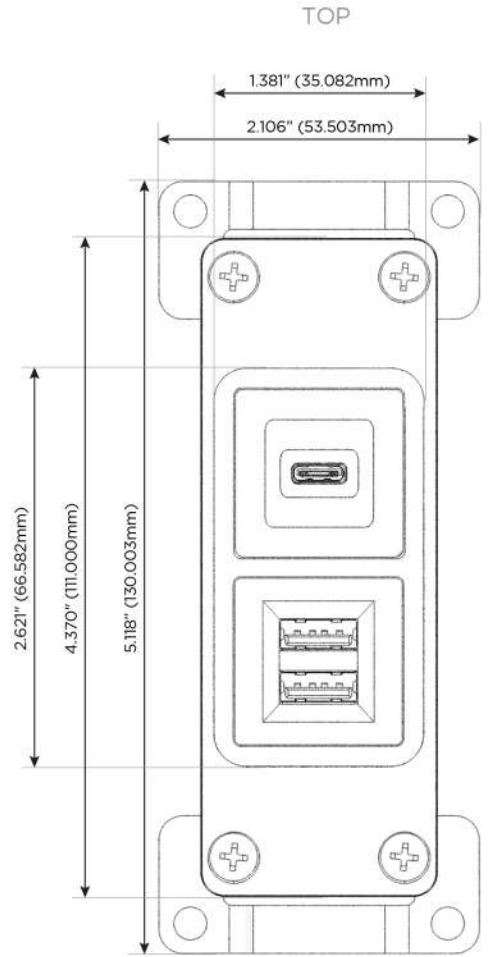

Bezel Finish:
Custom Finishes Available

SATIN NICKEL (ABS)
M-POWER-2T-UC-SAB

Features:

Module/Port Options:

- A** Tamper Resistant AC Receptacle
- B** Double USB (Fast Charging Ports - Rated for 3.2A)
- C** HDMI
- D** CAT 6
- E** 3.5mm Mini Stereo Jack
- F** Single USB (Fast Charging Port - Rated for 3.2A)
- G** RJ 12
- H** Switched AC
- I** Wireless AC
- J** 3-Way Switch
- K** USB C (High Speed Charging Port)

Plug:

- Low Profile Flat 45° Angle 120 VAC Plug
- Standard Straight 120 VAC Plug

- CLEAN, COMPACT DESIGN
- STREAMLINED
- LOW PROFILE
- SIDE-EXITING CORDS
- PLUG & PLAY
- 3.2A HIGH SPEED USB CHARGING FOR ALL DEVICES
- 6' AC CORD & PLUG (FLAT PLUG STANDARD)
- CUSTOMIZABLE CONFIGURATIONS AND FINISHES
- UL LISTED FOR MOUNTING IN FURNITURE
- 15A

Shown in Satin Nickel (ABS) Bezel, featuring 1 Double USB Charging Port, and 1 USB C Charging Port.

M-POWER-2T

AC POWER & DATA CONNECTIVITY SOLUTION

M-POWER-2T-UC-SAB

Mormax Company, Inc. 914-699-0101
 8 Westchester Plaza sales@mormax.com
 Elmsford, NY 10523 mormax.com

Specs:

Modules/Ports:

- A** Double USB (Fast Charging Ports - Rated for 3.2A)
- B** USB C (High Speed Charging Port)

Shown with 1 Double USB Charging Port, and 1 USB C Charging Port.