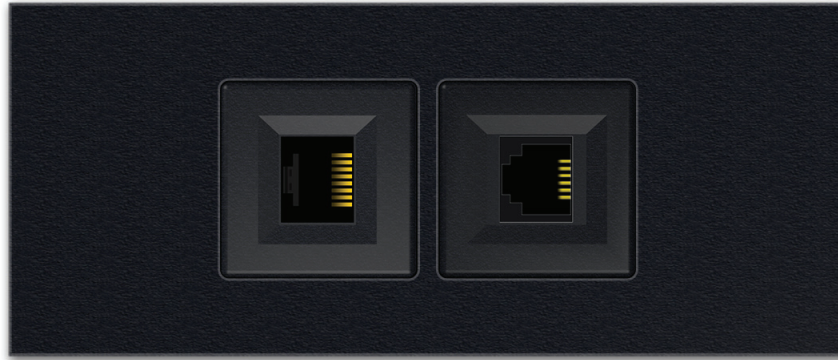

M-POWER-2T

AC POWER & DATA CONNECTIVITY SOLUTION

M-POWER-2T-612-BATP

Mormax Company, Inc.
8 Westchester Plaza
Elmsford, NY 10523

914-699-0101
sales@mormax.com
mormax.com

Metro Light & Power's line of power & data solutions offers sophisticated design elements combined with greater ease of installation. Streamlined and low-profile, enhanced by side-exiting cords, our outlets advance the industry with their cutting-edge look and feel. We believe flexibility is key, and we provide a variety of mounting options, including the ability to mount in limited spaces. Our outlets are available in many finishes and configurations, in addition to a custom color and finish capability for our clients.

Trim Plate Finish: **BLACK (ABS)**
Custom Finishes Available M-POWER-2T-612-BATP

Features:

Module/Port Options:

- A** Tamper Resistant AC Receptacle
- B** Double USB (Fast Charging Ports - Rated for 3.2A)
- C** HDMI
- D** CAT 6
- E** 3.5mm Mini Stereo Jack
- F** Single USB (Fast Charging Port - Rated for 3.2A)
- G** RJ 12
- H** Switched AC
- I** 3-Way Switch
- J** USB-C (27W High Speed Charging Port)
- K** USB-C (18W High Speed Charging Port)
- L** Switched AC (Rocker Switch)

Plug:

- Low Profile Flat 45° Angle 120 VAC Plug
- Standard Straight 120 VAC Plug

- **CLEAN, COMPACT DESIGN**
- **STREAMLINED**
- **LOW PROFILE**
- **SIDE-EXITING CORDS**
- **PLUG & PLAY**
- **3.2A HIGH SPEED USB CHARGING FOR ALL DEVICES**
- **6' AC CORD & PLUG (FLAT PLUG STANDARD)**
- **CUSTOMIZABLE CONFIGURATIONS AND FINISHES**
- **UL LISTED FOR MOUNTING IN FURNITURE**
- **15A**

Shown in Black (ABS) Trim Plate, featuring 1 CAT 6 Port, and 1 RJ 12 Port.

Specs:

Modules/Ports:

A CAT 6

B RJ 12

Shown with 1 CAT 6 Port,
and 1 RJ 12 Port.