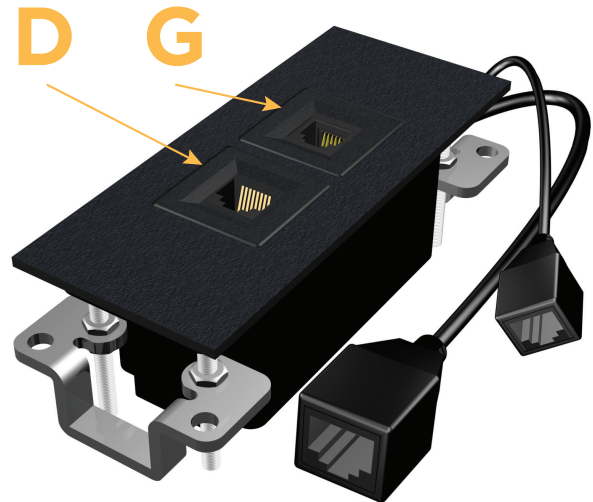

Trim Plate Finish: **BLACK (ABS)**
Custom Finishes Available M-POWER-2T-612-BATP

Features:

Module/Port Options:

- A** Tamper Resistant AC Receptacle
- B** Double USB (Fast Charging Ports - Rated for 3.2A)
- C** HDMI
- D** CAT 6
- E** 3.5mm Mini Stereo Jack
- F** Single USB (Fast Charging Port - Rated for 3.2A)
- G** RJ 12
- H** Switched AC
- I** 3-Way Switch
- J** USB-C (27W High Speed Charging Port)
- K** USB-C (18W High Speed Charging Port)
- L** Switched AC (Rocker Switch)

Plug:

- Low Profile Flat 45° Angle 120 VAC Plug
- Standard Straight 120 VAC Plug

- **CLEAN, COMPACT DESIGN**
- **STREAMLINED**
- **LOW PROFILE**
- **SIDE-EXITING CORDS**
- **PLUG & PLAY**
- **3.2A HIGH SPEED USB CHARGING FOR ALL DEVICES**
- **6' AC CORD & PLUG (FLAT PLUG STANDARD)**
- **CUSTOMIZABLE CONFIGURATIONS AND FINISHES**
- **UL LISTED FOR MOUNTING IN FURNITURE**
- **15A**

Shown in Black (ABS) Trim Plate, featuring 1 CAT 6 Port, and 1 RJ 12 Port.

Specs:

Modules/Ports:

A CAT 6

B RJ 12

Shown with 1 CAT 6 Port,
and 1 RJ 12 Port.