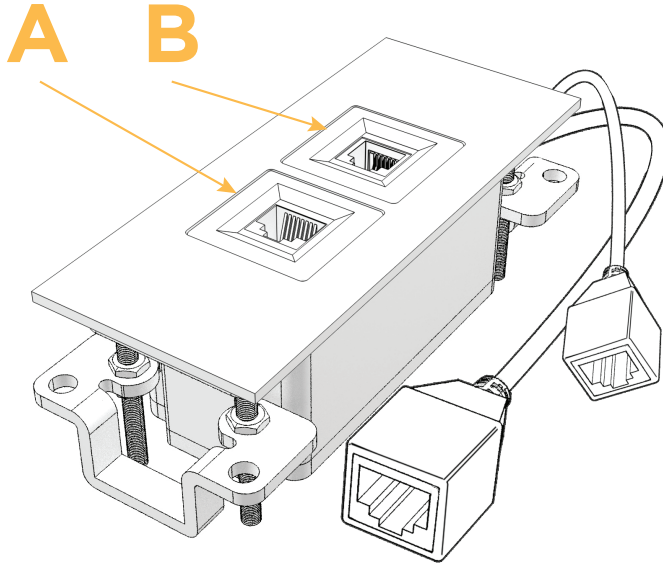

Trim Plate Finish: **BLACK (ABS)**
Custom Finishes Available M-POWER-2T-612-BATP

Features:

Module/Port Options:

- A** Tamper Resistant AC Receptacle
- B** Double USB (Fast Charging Ports - Rated for 3.2A)
- C** HDMI
- D** CAT 6
- E** 3.5mm Mini Stereo Jack
- F** Single USB (Fast Charging Port - Rated for 3.2A)
- G** RJ 12
- H** Switched AC
- I** 3-Way Switch
- J** USB-C (27W High Speed Charging Port)
- K** USB-C (18W High Speed Charging Port)
- L** Switched AC (Rocker Switch)

Plug:

- Low Profile Flat 45° Angle 120 VAC Plug
- Standard Straight 120 VAC Plug

- **CLEAN, COMPACT DESIGN**
- **STREAMLINED**
- **LOW PROFILE**
- **SIDE-EXITING CORDS**
- **PLUG & PLAY**
- **3.2A HIGH SPEED USB CHARGING FOR ALL DEVICES**
- **6' AC CORD & PLUG (FLAT PLUG STANDARD)**
- **CUSTOMIZABLE CONFIGURATIONS AND FINISHES**
- **UL LISTED FOR MOUNTING IN FURNITURE**
- **15A**

Shown in Black (ABS) Trim Plate, featuring 1 CAT 6 Port, and 1 RJ 12 Port.

Specs:

Modules/Ports:

A CAT 6

B RJ 12

Shown with 1 CAT 6 Port,
and 1 RJ 12 Port.