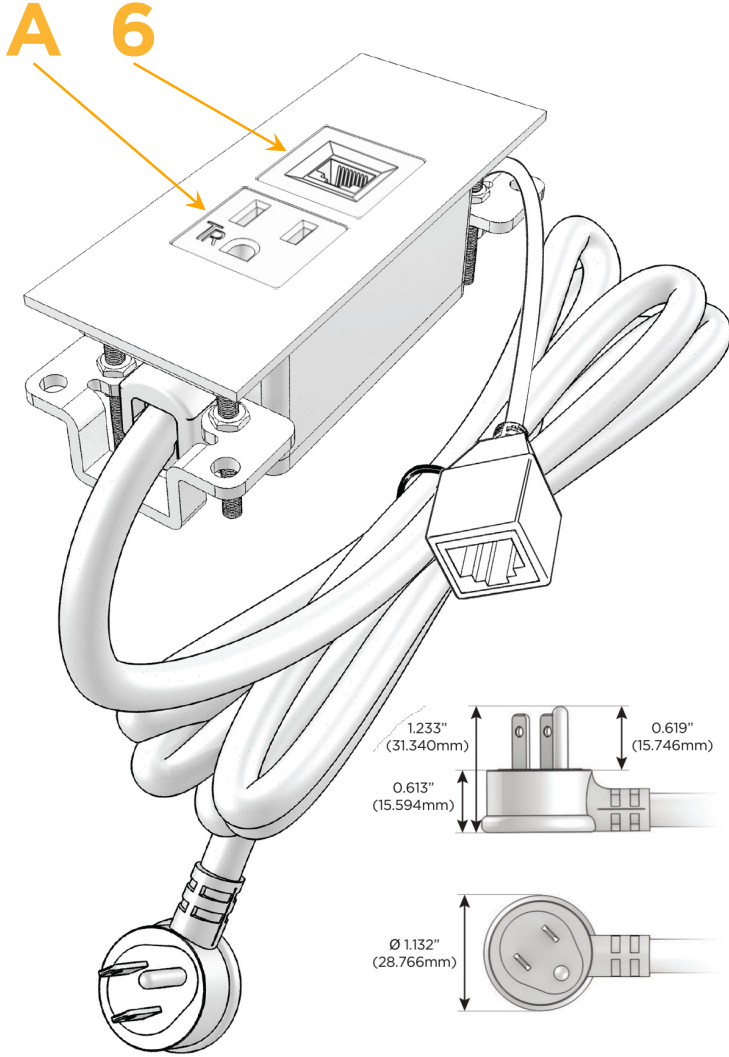

### Module/Port Options:

- A** Tamper Resistant AC Receptacle
- B** USB-A & USB-C (3.0A USB-A / 15W USB-C)
- U** Double USB-A (Fast Charging Ports - Rated for 3.2A)
- H** HDMI
- 6** CAT 6
- 12** RJ 12
- X** Switched AC
- Y** 3-Way Switch (Low Voltage)
- C** USB-C (27W High Speed Charging Port)
- Z** USB-C (18W High Speed Charging Port)
- R** Switched AC (Rocker Switch)
- D** Dimmer Switch

### Plug:

- Supplied with Low Profile Flat 45° Angle 120 VAC Plug
- Optional Standard Straight 120 VAC Plug
- Optional Straight 120 VAC Pass-through Plug

- CLEAN, COMPACT DESIGN
- STREAMLINED
- LOW PROFILE
- SIDE-EXITING CORDS
- PLUG & PLAY
- 6' AC CORD & PLUG (FLAT PLUG STANDARD)
- CUSTOMIZABLE CONFIGURATIONS AND FINISHES
- UL LISTED FOR MOUNTING IN FURNITURE
- 15A

sales@mormax.com

mormax.com

Specs:

**Modules/Ports:**

**A** Tamper Resistant AC Receptacle

**6** CAT 6

TOP