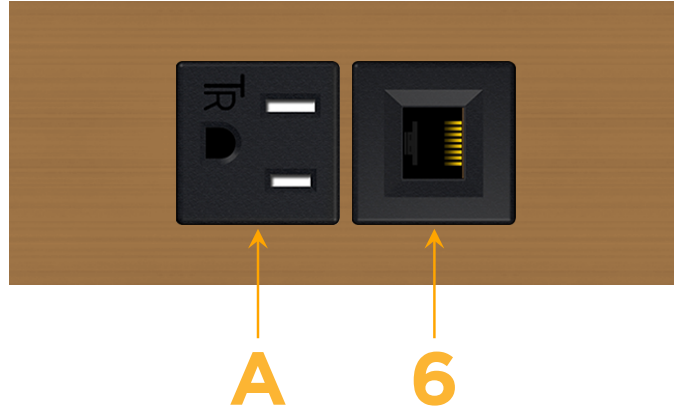

M-POWER-2T

AC POWER & DATA CONNECTIVITY SOLUTION

M-POWER-2T-A6-BZ4TP

Metro Light & Power's line of power & data solutions offers sophisticated design elements combined with greater ease of installation. Streamlined and low-profile, enhanced by side-exiting cords, our outlets advance the industry with their cutting edge look and feel. We believe flexibility is key, and we provide a variety of mounting options, including the ability to mount in limited spaces. Our outlets are available in many finishes and configurations, in addition to a custom color and finish capability for our clients.

Distributed by

Mormax Company, Inc.

8 Westchester Plaza

Elmsford, NY 10523

914-699-0101

sales@mormax.com

mormax.com

Trim Plate Finish: **SOLID BRONZE BRUSHED**

Custom Finishes Available

M-POWER-2T-A6-BZ4TP

Features:

Module/Port Options:

- **A** Tamper Resistant AC Receptacle
- **B** USB-A & USB-C (3.0A USB-A / 15W USB-C)
- **U** Double USB-A (Fast Charging Ports - Rated for 3.2A)
- **H** HDMI
- **6** CAT 6
- **12** RJ 12
- **X** Switched AC
- **Y** 3-Way Switch (Low Voltage)
- **C** USB-C (27W High Speed Charging Port)
- **Z** USB-C (18W High Speed Charging Port)
- **R** Switched AC (Rocker Switch)
- **D** Dimmer Switch

Plug:

- Supplied with Low Profile Flat 45° Angle 120 VAC Plug
- Optional Standard Straight 120 VAC Plug
- Optional Straight 120 VAC Pass-through Plug

- CLEAN, COMPACT DESIGN
- STREAMLINED
- LOW PROFILE
- SIDE-EXITING CORDS
- PLUG & PLAY
- 6' AC CORD & PLUG (FLAT PLUG STANDARD)
- CUSTOMIZABLE CONFIGURATIONS AND FINISHES
- UL LISTED FOR MOUNTING IN FURNITURE
- 15A