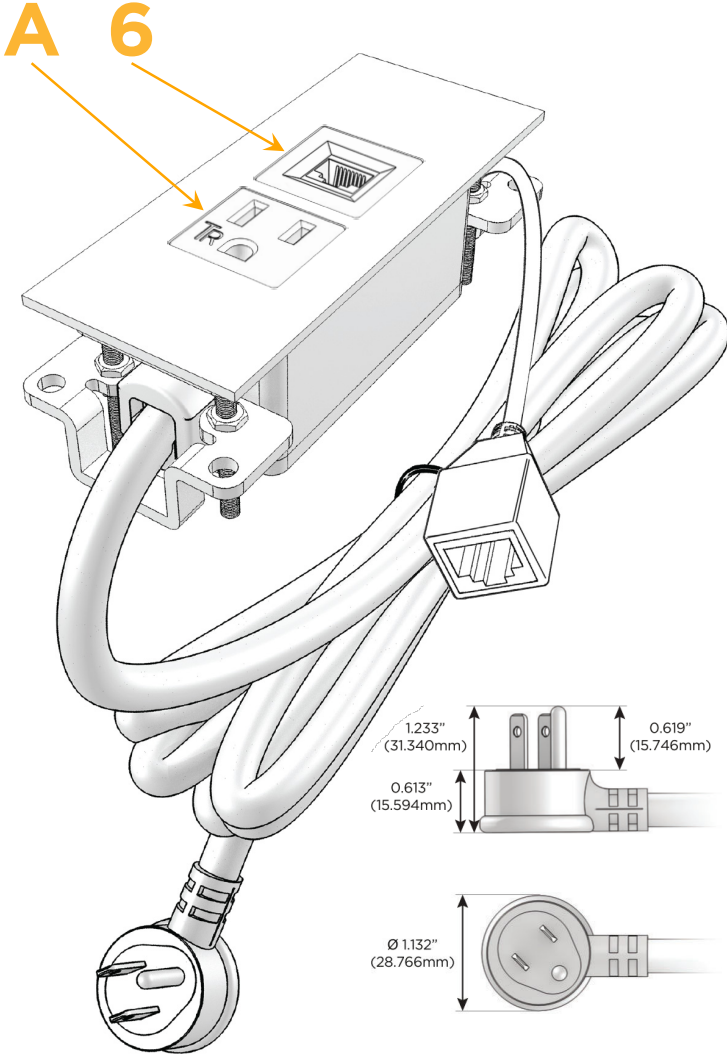

Custom Finishes Available

M-POWER-2T-A6-BZ5AATP

Features:

Module/Port Options:

- A Tamper Resistant AC Receptacle
- B USB-A & USB-C (3.0A USB-A / 15W USB-C)
- U Double USB-A (Fast Charging Ports - Rated for 3.2A)
- H HDMI
- 6 CAT 6
- 12 RJ 12
- X Switched AC
- Y 3-Way Switch (Low Voltage)
- C USB-C (27W High Speed Charging Port)
- Z USB-C (18W High Speed Charging Port)
- R Switched AC (Rocker Switch)
- D Dimmer Switch

Plug:

- Supplied with Low Profile Flat 45° Angle 120 VAC Plug
- Optional Standard Straight 120 VAC Plug
- Optional Straight 120 VAC Pass-through Plug

- CLEAN, COMPACT DESIGN
- STREAMLINED
- LOW PROFILE
- SIDE-EXITING CORDS
- PLUG & PLAY
- 6' AC CORD & PLUG (FLAT PLUG STANDARD)
- CUSTOMIZABLE CONFIGURATIONS AND FINISHES
- UL LISTED FOR MOUNTING IN FURNITURE
- 15A

sales@mormax.com

mormax.com

Specs:

Modules/Ports:

A Tamper Resistant AC Receptacle

6 CAT 6

TOP