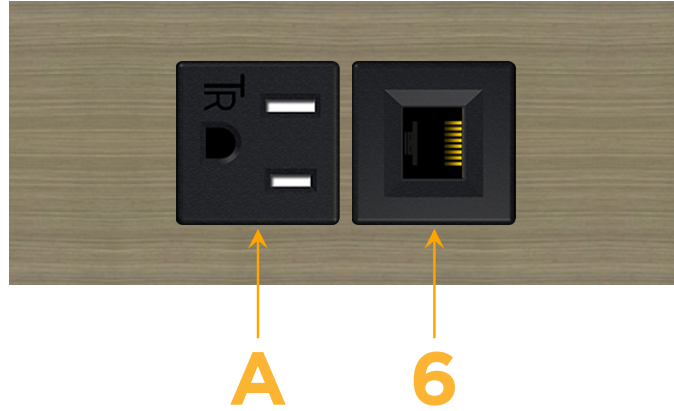

Custom Finishes Available

M-POWER-2T-A6-BZ5AATP

Features:

Module/Port Options:

- A Tamper Resistant AC Receptacle
- B USB-A & USB-C (3.0A USB-A / 15W USB-C)
- U Double USB-A (Fast Charging Ports - Rated for 3.2A)
- H HDMI
- 6 CAT 6
- 12 RJ 12
- X Switched AC
- Y 3-Way Switch (Low Voltage)
- C USB-C (27W High Speed Charging Port)
- Z USB-C (18W High Speed Charging Port)
- R Switched AC (Rocker Switch)
- D Dimmer Switch

Plug:

- Supplied with Low Profile Flat 45° Angle 120 VAC Plug
- Optional Standard Straight 120 VAC Plug
- Optional Straight 120 VAC Pass-through Plug

- CLEAN, COMPACT DESIGN
- STREAMLINED
- LOW PROFILE
- SIDE-EXITING CORDS
- PLUG & PLAY
- 6' AC CORD & PLUG (FLAT PLUG STANDARD)
- CUSTOMIZABLE CONFIGURATIONS AND FINISHES
- UL LISTED FOR MOUNTING IN FURNITURE
- 15A