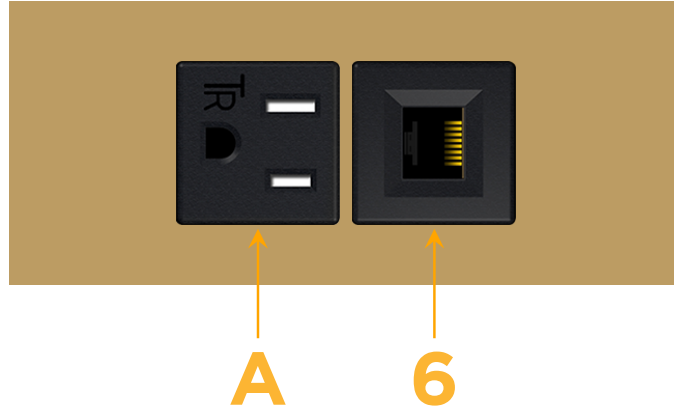

Custom Finishes Available

M-POWER-2T-A6-BZATP

Features:

Module/Port Options:

- A Tamper Resistant AC Receptacle
- B USB-A & USB-C (3.0A USB-A / 15W USB-C)
- U Double USB-A (Fast Charging Ports - Rated for 3.2A)
- H HDMI
- 6 CAT 6
- 12 RJ 12
- X Switched AC
- Y 3-Way Switch (Low Voltage)
- C USB-C (27W High Speed Charging Port)
- Z USB-C (18W High Speed Charging Port)
- R Switched AC (Rocker Switch)
- D Dimmer Switch

Plug:

- Supplied with Low Profile Flat 45° Angle 120 VAC Plug
- Optional Standard Straight 120 VAC Plug
- Optional Straight 120 VAC Pass-through Plug

- CLEAN, COMPACT DESIGN
- STREAMLINED
- LOW PROFILE
- SIDE-EXITING CORDS
- PLUG & PLAY
- 6' AC CORD & PLUG (FLAT PLUG STANDARD)
- CUSTOMIZABLE CONFIGURATIONS AND FINISHES
- UL LISTED FOR MOUNTING IN FURNITURE
- 15A

sales@mormax.com

mormax.com

Specs:

Modules/Ports:

A Tamper Resistant AC Receptacle

6 CAT 6

TOP