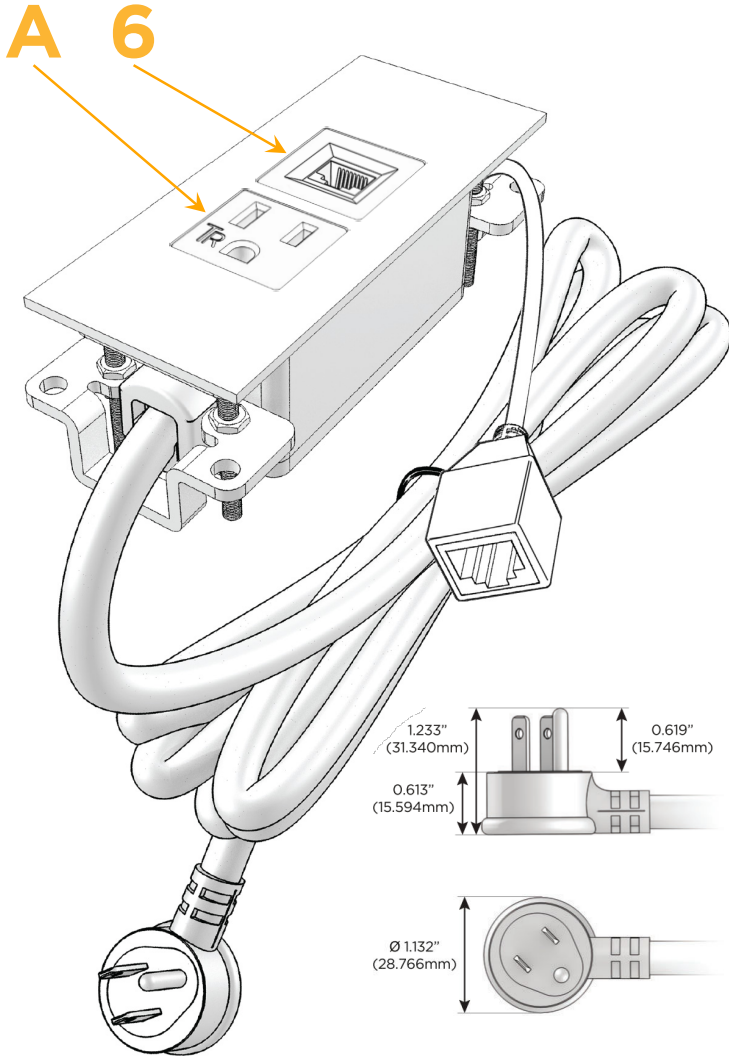

Custom Finishes Available

M-POWER-2T-A6-BZATP

Features:

Module/Port Options:

- A Tamper Resistant AC Receptacle
- B USB-A & USB-C (3.0A USB-A / 15W USB-C)
- U Double USB-A (Fast Charging Ports - Rated for 3.2A)
- H HDMI
- 6 CAT 6
- 12 RJ 12
- X Switched AC
- Y 3-Way Switch (Low Voltage)
- C USB-C (27W High Speed Charging Port)
- Z USB-C (18W High Speed Charging Port)
- R Switched AC (Rocker Switch)
- D Dimmer Switch

Plug:

- Supplied with Low Profile Flat 45° Angle 120 VAC Plug
- Optional Standard Straight 120 VAC Plug
- Optional Straight 120 VAC Pass-through Plug

- CLEAN, COMPACT DESIGN
- STREAMLINED
- LOW PROFILE
- SIDE-EXITING CORDS
- PLUG & PLAY
- 6' AC CORD & PLUG (FLAT PLUG STANDARD)
- CUSTOMIZABLE CONFIGURATIONS AND FINISHES
- UL LISTED FOR MOUNTING IN FURNITURE
- 15A

sales@mormax.com

mormax.com

Specs:

Modules/Ports:

A Tamper Resistant AC Receptacle

6 CAT 6

TOP