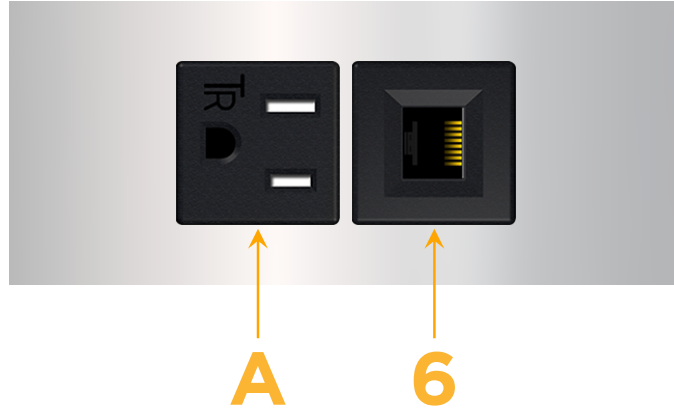

Custom Finishes Available

M-POWER-2T-A6-CRATP

Features:

Module/Port Options:

- A** Tamper Resistant AC Receptacle
- B** USB-A & USB-C (3.0A USB-A / 15W USB-C)
- U** Double USB-A (Fast Charging Ports - Rated for 3.2A)
- H** HDMI
- 6** CAT 6
- 12** RJ 12
- X** Switched AC
- Y** 3-Way Switch (Low Voltage)
- C** USB-C (27W High Speed Charging Port)
- Z** USB-C (18W High Speed Charging Port)
- R** Switched AC (Rocker Switch)
- D** Dimmer Switch

Plug:

Supplied with Low Profile Flat 45° Angle 120 VAC Plug

Optional Standard Straight 120 VAC Plug

Optional Straight 120 VAC Pass-through Plug

- CLEAN, COMPACT DESIGN
- STREAMLINED
- LOW PROFILE
- SIDE-EXITING CORDS
- PLUG & PLAY
- 6' AC CORD & PLUG (FLAT PLUG STANDARD)
- CUSTOMIZABLE CONFIGURATIONS AND FINISHES
- UL LISTED FOR MOUNTING IN FURNITURE
- 15A

sales@mormax.com

mormax.com

Specs:

Modules/Ports:

A Tamper Resistant AC Receptacle

6 CAT 6

TOP