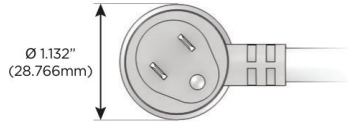

Modules/Ports:

A Tamper Resistant AC Receptacle

6 CAT 6