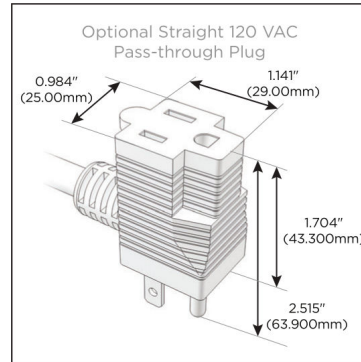

Plug:

Supplied with Low Profile Flat 45° Angle 120 VAC Plug

Optional Standard Straight 120 VAC Plug

Optional Straight 120 VAC Pass-through Plug

- CLEAN, COMPACT DESIGN
- STREAMLINED
- LOW PROFILE
- SIDE-EXITING CORDS
- PLUG & PLAY
- 6' AC CORD & PLUG (FLAT PLUG STANDARD)
- CUSTOMIZABLE CONFIGURATIONS AND FINISHES
- UL LISTED FOR MOUNTING IN FURNITURE
- 15A

sales@mormax.com

mormax.com

Specs:

Modules/Ports:

A Tamper Resistant AC Receptacle

6 CAT 6

TOP