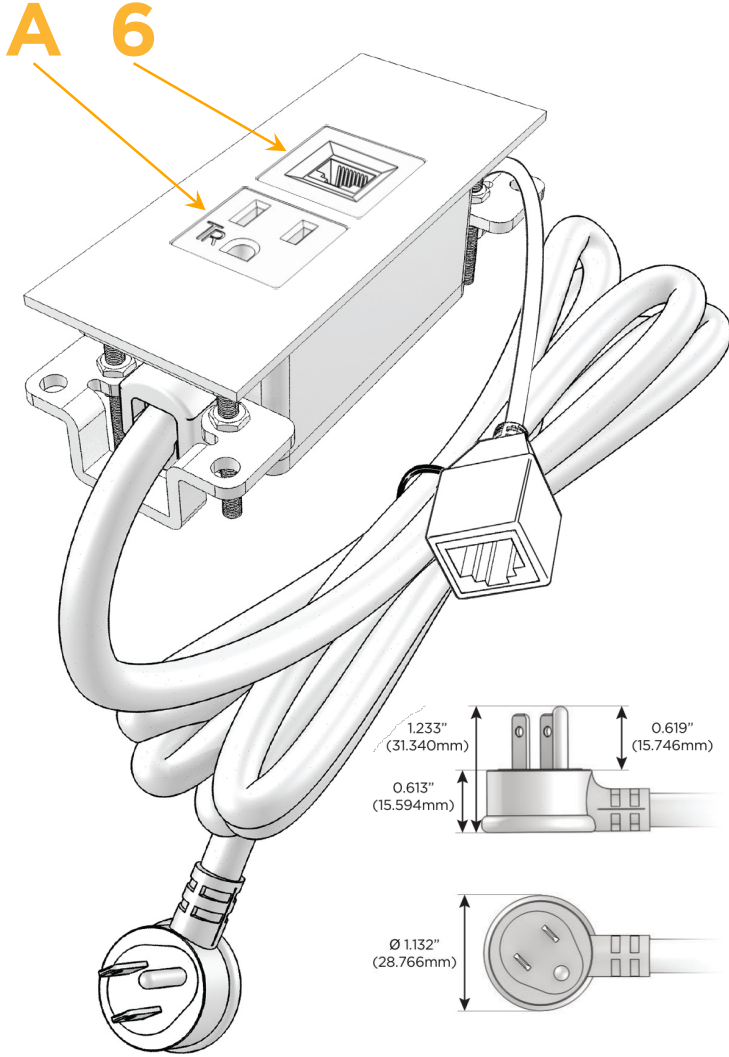

Custom Finishes Available

M-POWER-2T-A6-CRATP

Features:

Module/Port Options:

- A** Tamper Resistant AC Receptacle
- B** USB-A & USB-C (3.0A USB-A / 15W USB-C)
- U** Double USB-A (Fast Charging Ports - Rated for 3.2A)
- H** HDMI
- 6** CAT 6
- 12** RJ 12
- X** Switched AC
- Y** 3-Way Switch (Low Voltage)
- C** USB-C (27W High Speed Charging Port)
- Z** USB-C (18W High Speed Charging Port)
- R** Switched AC (Rocker Switch)
- D** Dimmer Switch

Plug:

Supplied with Low Profile Flat 45° Angle 120 VAC Plug

Optional Standard Straight 120 VAC Plug

Optional Straight 120 VAC Pass-through Plug

- CLEAN, COMPACT DESIGN
- STREAMLINED
- LOW PROFILE
- SIDE-EXITING CORDS
- PLUG & PLAY
- 6' AC CORD & PLUG (FLAT PLUG STANDARD)
- CUSTOMIZABLE CONFIGURATIONS AND FINISHES
- UL LISTED FOR MOUNTING IN FURNITURE
- 15A

sales@mormax.com

mormax.com

Specs:

Modules/Ports:

A Tamper Resistant AC Receptacle

6 CAT 6

TOP