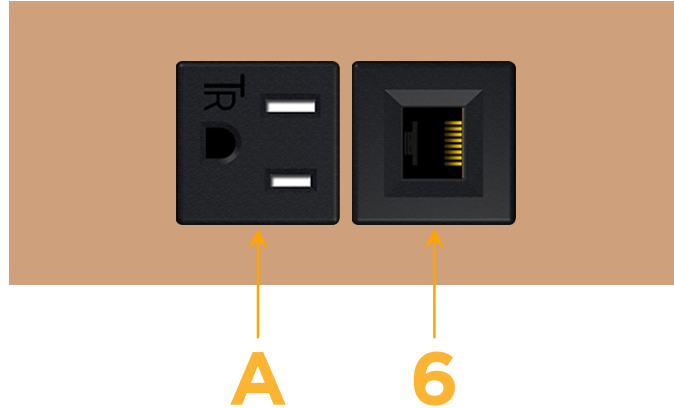

M-POWER-2T

AC POWER & DATA CONNECTIVITY SOLUTION

M-POWER-2T-A6-CUATP

Metro Light & Power's line of power & data solutions offers sophisticated design elements combined with greater ease of installation. Streamlined and low-profile, enhanced by side-exiting cords, our outlets advance the industry with their cutting edge look and feel. We believe flexibility is key, and we provide a variety of mounting options, including the ability to mount in limited spaces. Our outlets are available in many finishes and configurations, in addition to a custom color and finish capability for our clients.

Distributed by

Mormax Company, Inc.

8 Westchester Plaza

Elmsford, NY 10523

914-699-0101

sales@mormax.com

mormax.com

Trim Plate Finish: **COPPER (ABS)**

Custom Finishes Available

M-POWER-2T-A6-CUATP

Features:

Module/Port Options:

- A Tamper Resistant AC Receptacle
- B USB-A & USB-C (3.0A USB-A / 15W USB-C)
- U Double USB-A (Fast Charging Ports - Rated for 3.2A)
- H HDMI
- 6 CAT 6
- 12 RJ 12
- X Switched AC
- Y 3-Way Switch (Low Voltage)
- C USB-C (27W High Speed Charging Port)
- Z USB-C (18W High Speed Charging Port)
- R Switched AC (Rocker Switch)
- D Dimmer Switch

Plug:

- Supplied with Low Profile Flat 45° Angle 120 VAC Plug
- Optional Standard Straight 120 VAC Plug
- Optional Straight 120 VAC Pass-through Plug

- CLEAN, COMPACT DESIGN
- STREAMLINED
- LOW PROFILE
- SIDE-EXITING CORDS
- PLUG & PLAY
- 6' AC CORD & PLUG (FLAT PLUG STANDARD)
- CUSTOMIZABLE CONFIGURATIONS AND FINISHES
- UL LISTED FOR MOUNTING IN FURNITURE
- 15A