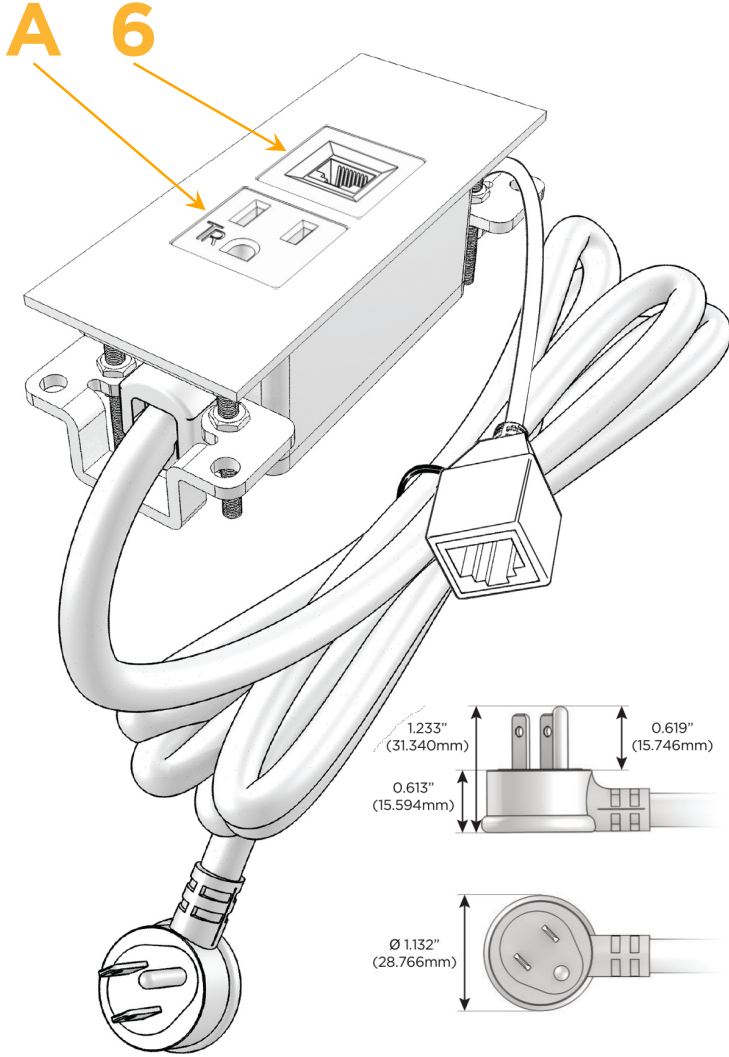

### Module/Port Options:

- A Tamper Resistant AC Receptacle
- B USB-A & USB-C (3.0A USB-A / 15W USB-C)
- U Double USB-A (Fast Charging Ports - Rated for 3.2A)
- H HDMI
- 6 CAT 6
- 12 RJ 12
- X Switched AC
- Y 3-Way Switch (Low Voltage)
- C USB-C (27W High Speed Charging Port)
- Z USB-C (18W High Speed Charging Port)
- R Switched AC (Rocker Switch)
- D Dimmer Switch

### Plug:

- Supplied with Low Profile Flat 45° Angle 120 VAC Plug
- Optional Standard Straight 120 VAC Plug
- Optional Straight 120 VAC Pass-through Plug

- CLEAN, COMPACT DESIGN
- STREAMLINED
- LOW PROFILE
- SIDE-EXITING CORDS
- PLUG & PLAY
- 6' AC CORD & PLUG (FLAT PLUG STANDARD)
- CUSTOMIZABLE CONFIGURATIONS AND FINISHES
- UL LISTED FOR MOUNTING IN FURNITURE
- 15A

sales@mormax.com

mormax.com

Specs:

**Modules/Ports:**

**A** Tamper Resistant AC Receptacle

**6** CAT 6

TOP