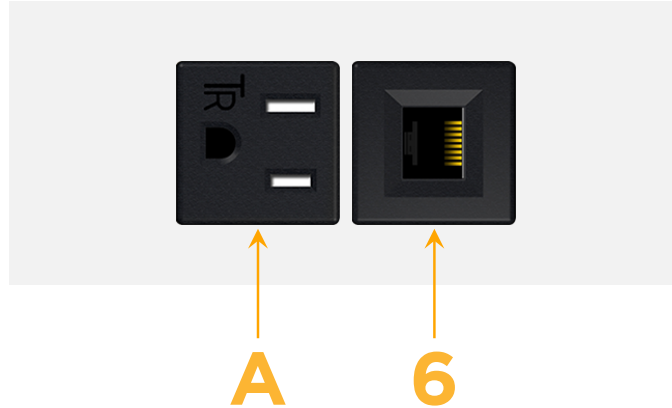

M-POWER-2T

AC POWER & DATA CONNECTIVITY SOLUTION

M-POWER-2T-A6-WATP

Metro Light & Power's line of power & data solutions offers sophisticated design elements combined with greater ease of installation. Streamlined and low-profile, enhanced by side-exiting cords, our outlets advance the industry with their cutting edge look and feel. We believe flexibility is key, and we provide a variety of mounting options, including the ability to mount in limited spaces. Our outlets are available in many finishes and configurations, in addition to a custom color and finish capability for our clients.

Distributed by

Mormax Company, Inc.

8 Westchester Plaza

Elmsford, NY 10523

914-699-0101

sales@mormax.com

mormax.com

Trim Plate Finish: **WHITE (ABS)**

Custom Finishes Available

M-POWER-2T-A6-WATP

Features:

Module/Port Options:

- A Tamper Resistant AC Receptacle
- B USB-A & USB-C (3.0A USB-A / 15W USB-C)
- U Double USB-A (Fast Charging Ports - Rated for 3.2A)
- H HDMI
- 6 CAT 6
- 12 RJ 12
- X Switched AC
- Y 3-Way Switch (Low Voltage)
- C USB-C (27W High Speed Charging Port)
- Z USB-C (18W High Speed Charging Port)
- R Switched AC (Rocker Switch)
- D Dimmer Switch

Plug:

- Supplied with Low Profile Flat 45° Angle 120 VAC Plug
- Optional Standard Straight 120 VAC Plug
- Optional Straight 120 VAC Pass-through Plug

- CLEAN, COMPACT DESIGN
- STREAMLINED
- LOW PROFILE
- SIDE-EXITING CORDS
- PLUG & PLAY
- 6' AC CORD & PLUG (FLAT PLUG STANDARD)
- CUSTOMIZABLE CONFIGURATIONS AND FINISHES
- UL LISTED FOR MOUNTING IN FURNITURE
- 15A