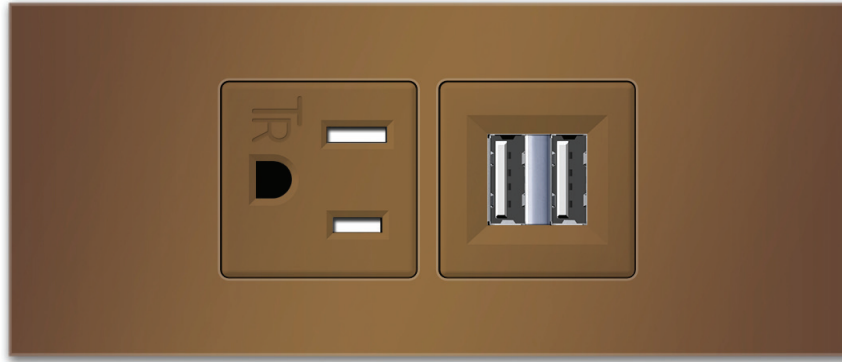

M-POWER-2T

AC POWER & DATA CONNECTIVITY SOLUTION

M-POWER-2TBZ2-AU-BZ2ATP

Mormax Company, Inc.
8 Westchester Plaza
Elmsford, NY 10523

914-699-0101
sales@mormax.com
mormax.com

Metro Light & Power's line of power & data solutions offers sophisticated design elements combined with greater ease of installation. Streamlined and low-profile, enhanced by side-exiting cords, our outlets advance the industry with their cutting-edge look and feel. We believe flexibility is key, and we provide a variety of mounting options, including the ability to mount in limited spaces. Our outlets are available in many finishes and configurations, in addition to a custom color and finish capability for our clients.

Trim Plate Finish: **UNICOLOR™ BRONZE (ABS)**
Custom Finishes Available M-POWER-2TBZ2-AU-BZ2ATP