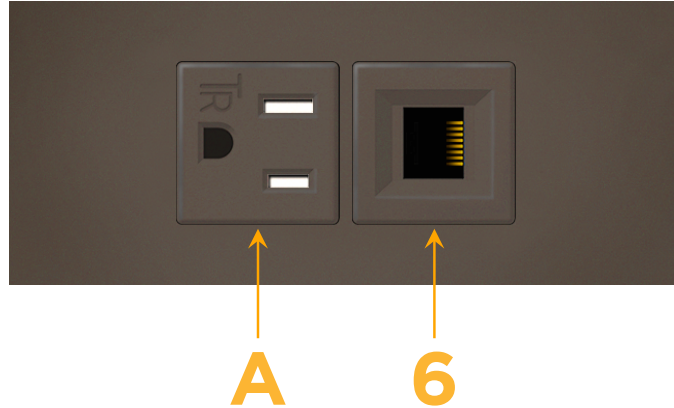

M-POWER-2T

AC POWER & DATA CONNECTIVITY SOLUTION

M-POWER-2TRZ-A6-RZATP

Metro Light & Power's line of power & data solutions offers sophisticated design elements combined with greater ease of installation. Streamlined and low-profile, enhanced by side-exiting cords, our outlets advance the industry with their cutting edge look and feel. We believe flexibility is key, and we provide a variety of mounting options, including the ability to mount in limited spaces. Our outlets are available in many finishes and configurations, in addition to a custom color and finish capability for our clients.

Distributed by

Mormax Company, Inc.

8 Westchester Plaza

Elmsford, NY 10523

914-699-0101

sales@mormax.com

mormax.com

Trim Plate Finish: **UNICOLOR™ OIL RUBBED BRONZE (ABS)**

Custom Finishes Available

M-POWER-2TRZ-A6-RZATP

Features:

Module/Port Options:

- A Tamper Resistant AC Receptacle
- B USB-A & USB-C (3.0A USB-A / 15W USB-C)
- U Double USB-A (Fast Charging Ports - Rated for 3.2A)
- H HDMI
- 6 CAT 6
- 12 RJ 12
- X Switched AC
- Y 3-Way Switch (Low Voltage)
- C USB-C (27W High Speed Charging Port)
- Z USB-C (18W High Speed Charging Port)
- R Switched AC (Rocker Switch)
- D Dimmer Switch

Plug:

- Supplied with Low Profile Flat 45° Angle 120 VAC Plug
- Optional Standard Straight 120 VAC Plug
- Optional Straight 120 VAC Pass-through Plug

- CLEAN, COMPACT DESIGN
- STREAMLINED
- LOW PROFILE
- SIDE-EXITING CORDS
- PLUG & PLAY
- 6' AC CORD & PLUG (FLAT PLUG STANDARD)
- CUSTOMIZABLE CONFIGURATIONS AND FINISHES
- UL LISTED FOR MOUNTING IN FURNITURE
- 15A