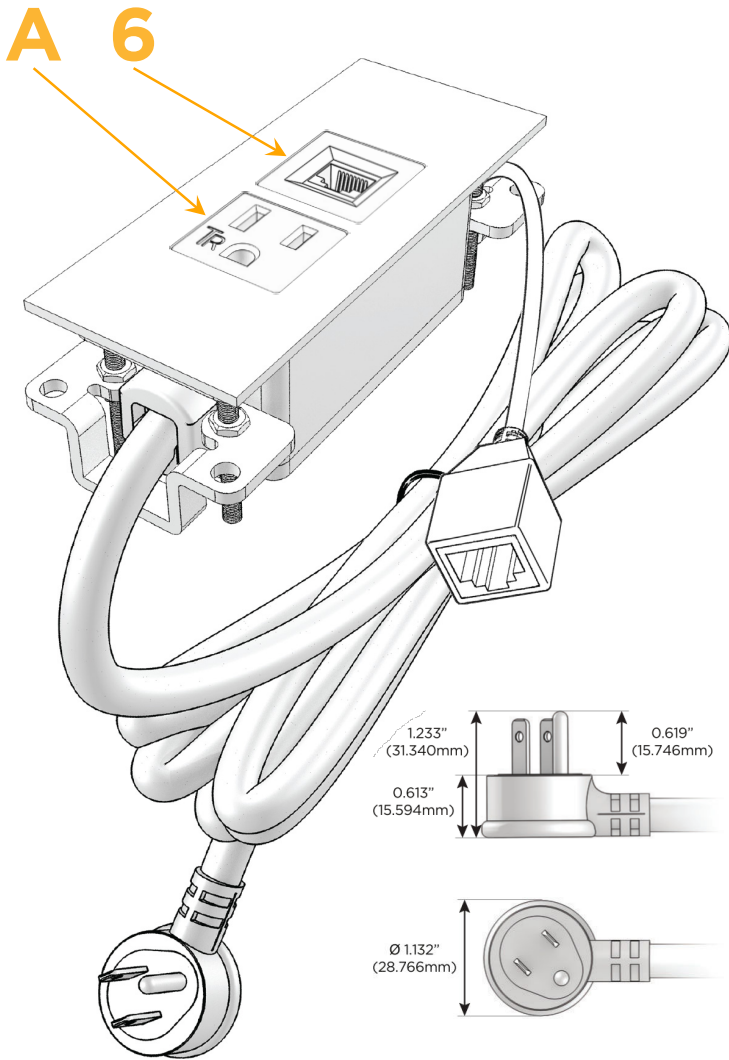

M-POWER-2T

AC POWER & DATA CONNECTIVITY SOLUTION

M-POWER-2TRZ-A6-RZATP

Specs:

Modules/Ports:

- **A** Tamper Resistant AC Receptacle
- **6** CAT 6

Distributed by

Mormax Company, Inc.

8 Westchester Plaza

Elmsford, NY 10523

914-699-0101

sales@mormax.com

mormax.com