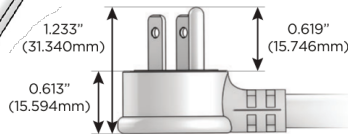

M-POWER-2T

AC POWER & DATA CONNECTIVITY SOLUTION

M-POWER-2TRZ-A6-RZATP

Specs:

Modules/Ports:

- **A** Tamper Resistant AC Receptacle
- **6** CAT 6

Distributed by

Mormax Company, Inc.

8 Westchester Plaza

Elmsford, NY 10523

914-699-0101

sales@mormax.com

mormax.com

TOP