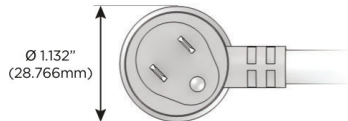

M-POWER-2T

AC POWER & DATA CONNECTIVITY SOLUTION

M-POWER-2TRZ-A6-RZATP

Specs:

Modules/Ports:

- **A** Tamper Resistant AC Receptacle
- **6** CAT 6

Distributed by

Mormax Company, Inc.

8 Westchester Plaza

Elmsford, NY 10523

914-699-0101

sales@mormax.com

mormax.com

TOP