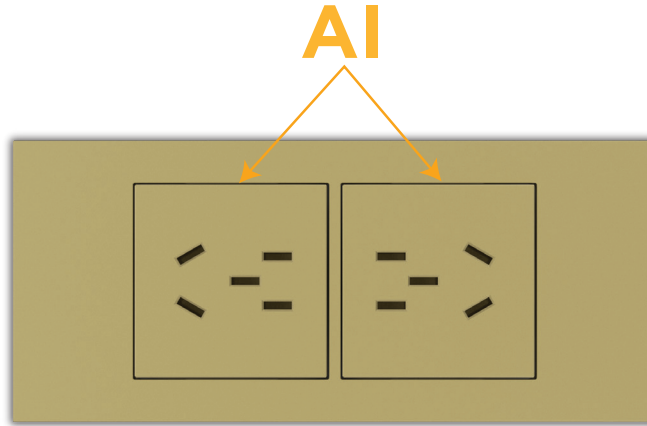

Trim Plate Finish: **UNICOLOR™ BRASS (ABS)**

Custom Finishes Available

M-POWER-2TTBR2-AIAI-BR2ATP

Shown in Unicolor™ Brass (ABS) Trim Plate, Featuring 2 "Type A" + "Type I" 220 VAC Tamper Resistant ACs.

Features:

Module/Port Options:

- AI** Tamper Resistant Type A + Type I 220 VAC Outlet 50 Hz
- B** USB-A & USB-C (3.0A USB-A / 15W USB-C)
- U** Double USB-A (Fast Charging Ports - Rated for 3.2A)
- H** HDMI
- 6** CAT 6
- 12** RJ 12
- X** Switched AC
- Y** 3-Way Switch
- C** USB-C (27W High Speed Charging Port)
- Z** USB-C (18W High Speed Charging Port)
- R** Switched AC (Rocker Switch)