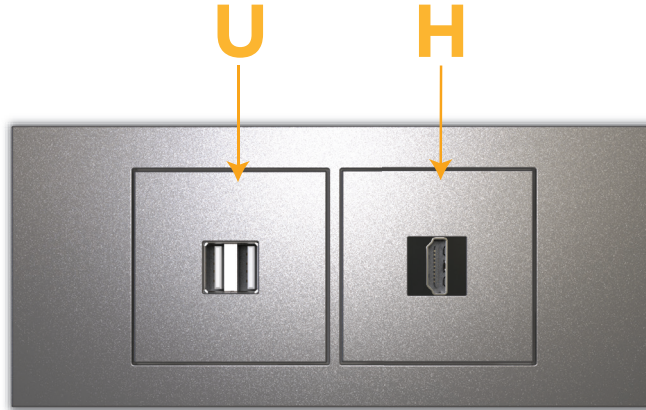

M-POWER-2TT

AC POWER & DATA CONNECTIVITY SOLUTION

M-POWER-2TTM2-UH-M2ATP

Distributed by

Mormax Company, Inc. 914-699-0101
8 Westchester Plaza sales@mormax.com
Elmsford, NY 10523 mormax.com

Metro Light & Power's line of power & data solutions offers sophisticated design elements combined with greater ease of installation. Streamlined and low-profile, enhanced by side-exiting cords, our outlets advance the industry with their cutting edge look and feel. We believe flexibility is key, and we provide a variety of mounting options, including the ability to mount in limited spaces. Our outlets are available in many finishes and configurations, in addition to a custom color and finish capability for our clients.

Trim Plate Finish: **UNICOLOR™ MAGNESIUM (ABS)**

Custom Finishes Available

M-POWER-2TTM2-UH-M2ATP

Shown in Unicolor™ Magnesium (ABS) Trim Plate, Featuring 1 Double USB-A High Speed Charging Port, 1 HDMI Port

Features:

Module/Port Options:

- **F** Tamper Resistant "Type G" 220 VAC Outlet 50 Hz
- **B** USB-A & USB-C (3.0A USB-A / 15W USB-C)
- **U** Double USB-A (Fast Charging Ports - Rated for 3.2A)
- **H** HDMI
- **6** CAT 6
- **12** RJ 12
- **X** Switched AC
- **Y** 3-Way Switch
- **C** USB-C (27W High Speed Charging Port)
- **Z** USB-C (18W High Speed Charging Port)
- **R** Switched AC (Rocker Switch)

Plug:

Supplied with Low Profile Flat Straight 220 VAC Plug

- **CLEAN, COMPACT DESIGN**
- **STREAMLINED**
- **LOW PROFILE**
- **SIDE-EXITING CORDS**
- **PLUG & PLAY**
- **3.0A HIGH SPEED USB-A CHARGING FOR ALL DEVICES**
- **15W USB-C FAST-CHARGING FOR ALL DEVICES**
- **2 m. AC CORD & PLUG**
- **CUSTOMIZABLE CONFIGURATIONS AND FINISHES**
- **RATED VOLTAGE: 220 VAC - 250 VAC**
- **MAX POWER: 2500 W**
- **CERTIFICATIONS FOR COUNTRIES IN MIDDLE EAST AND ASIA AVAILABLE**