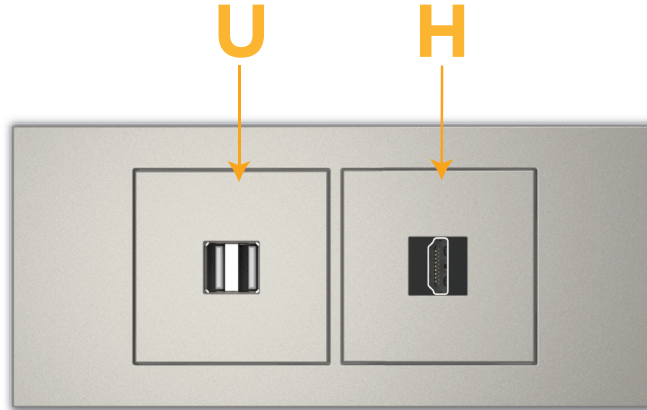

Trim Plate Finish: **UNICOLOR™ SATIN NICKEL (ABS)**

Custom Finishes Available M-POWER-2TTS2-UH-S2ATP

Shown in Unicolor™ Satin Nickel (ABS) Trim Plate, Featuring 1 Double USB-A High Speed Charging Port, 1 HDMI Port

Features:

Module/Port Options:

- F** Tamper Resistant “Type G” 220 VAC Outlet 50 Hz
- B** USB-A & USB-C (3.0A USB-A / 15W USB-C)
- U** Double USB-A (Fast Charging Ports - Rated for 3.2A)
- H** HDMI
- 6** CAT 6
- 12** RJ 12
- X** Switched AC
- Y** 3-Way Switch
- C** USB-C (27W High Speed Charging Port)
- Z** USB-C (18W High Speed Charging Port)
- R** Switched AC (Rocker Switch)

Plug:

Supplied with Low Profile Flat Straight 220 VAC Plug

- **CLEAN, COMPACT DESIGN**
- **STREAMLINED**
- **LOW PROFILE**
- **SIDE-EXITING CORDS**
- **PLUG & PLAY**
- **3.0A HIGH SPEED USB-A CHARGING FOR ALL DEVICES**
- **15W USB-C FAST-CHARGING FOR ALL DEVICES**
- **2 m. AC CORD & PLUG**
- **CUSTOMIZABLE CONFIGURATIONS AND FINISHES**
- **RATED VOLTAGE: 220 VAC - 250 VAC**
- **MAX POWER: 2500 W**
- **CERTIFICATIONS FOR COUNTRIES IN MIDDLE EAST AND ASIA AVAILABLE**