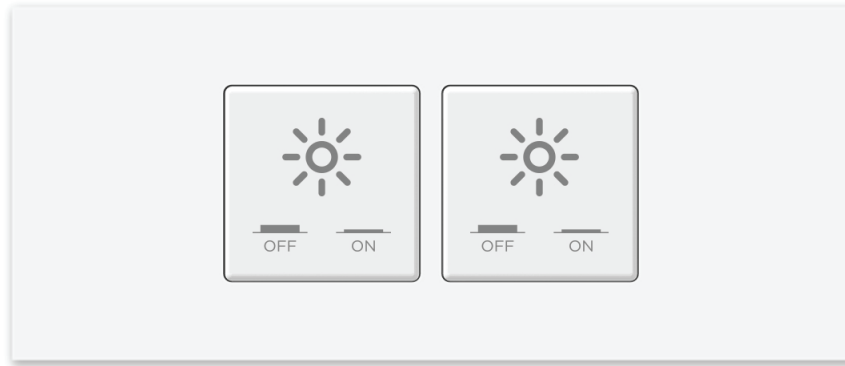

M-POWER-2T

AC POWER & DATA CONNECTIVITY SOLUTION

M-POWER-2TW-XX-WATP

Mormax Company, Inc.
8 Westchester Plaza
Elmsford, NY 10523

914-699-0101
sales@mormax.com
mormax.com

Metro Light & Power's line of power & data solutions offers sophisticated design elements combined with greater ease of installation. Streamlined and low-profile, enhanced by side-exiting cords, our outlets advance the industry with their cutting-edge look and feel. We believe flexibility is key, and we provide a variety of mounting options, including the ability to mount in limited spaces. Our outlets are available in many finishes and configurations, in addition to a custom color and finish capability for our clients.

Trim Plate Finish: **WHITE (ABS)**
Custom Finishes Available M-POWER-2TW-XX-WATP