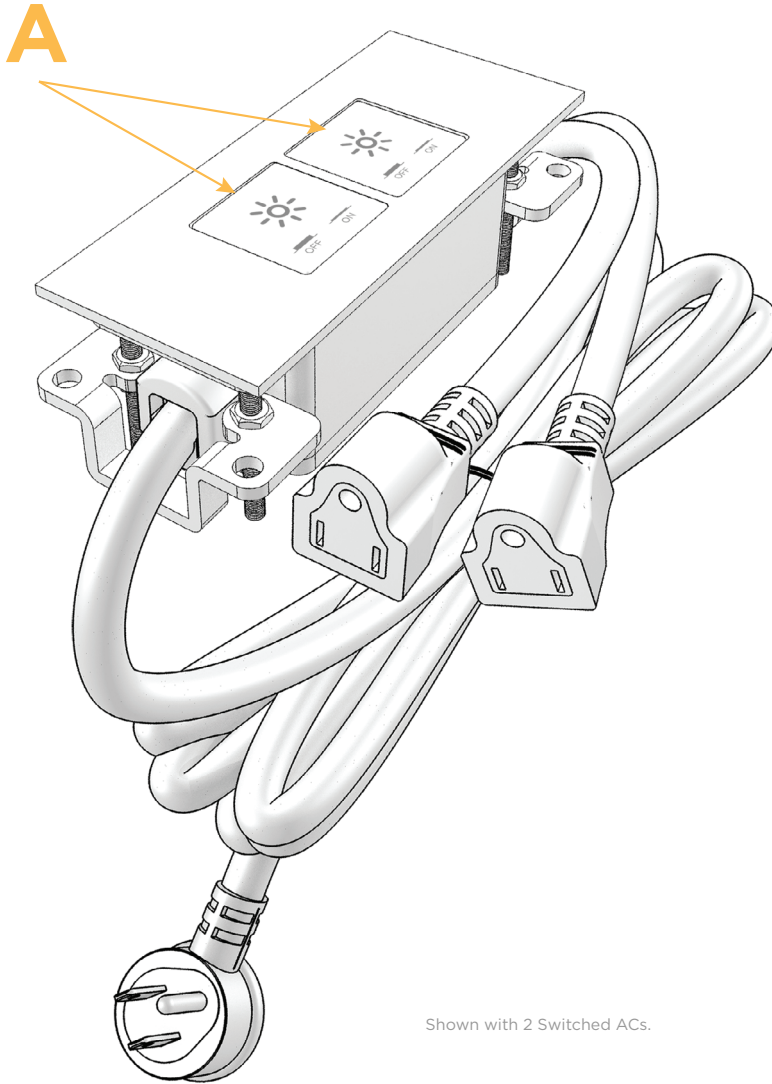

#### Module/Port Options:

- A** Tamper Resistant AC Receptacle
- B** Double USB (Fast Charging Ports - Rated for 3.2A)
- C** HDMI
- D** CAT 6
- E** 3.5mm Mini Stereo Jack
- F** Single USB (Fast Charging Port - Rated for 3.2A)
- G** RJ 12
- H** Switched AC
- I** 3-Way Switch
- J** USB C (High Speed Charging Port)
- K** Switched AC (Rocker Switch)

#### Plug:

- Low Profile Flat 45° Angle 120 VAC Plug
- Standard Straight 120 VAC Plug

- **CLEAN, COMPACT DESIGN**
- **STREAMLINED**
- **LOW PROFILE**
- **SIDE-EXITING CORDS**
- **PLUG & PLAY**
- **3.2A HIGH SPEED USB CHARGING FOR ALL DEVICES**
- **6' AC CORD & PLUG (FLAT PLUG STANDARD)**
- **CUSTOMIZABLE CONFIGURATIONS AND FINISHES**
- **UL LISTED FOR MOUNTING IN FURNITURE**
- **15A**

Shown in White (ABS) Trim Plate, featuring 2 Switched ACs.

Specs:

**Modules/Ports:**

- A Switched AC

Shown with 2 Switched ACs.