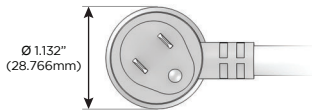

Specs:

Modules/Ports:

- **A** Tamper Resistant AC Receptacle
- **6** RJ 12