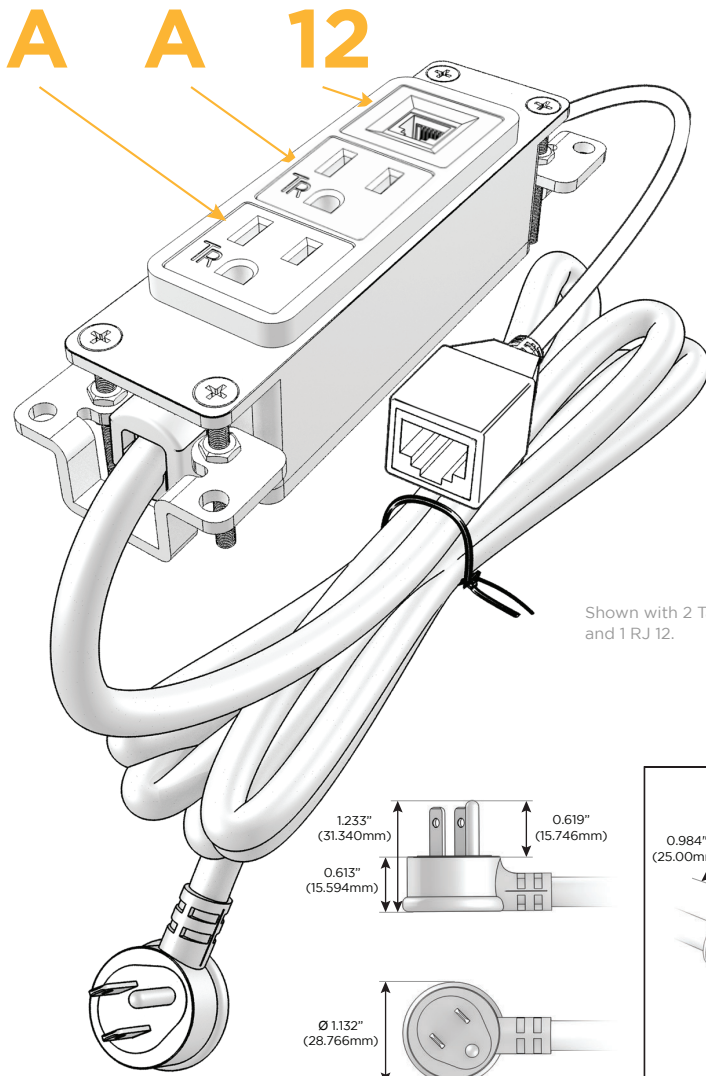

#### Module/Port Options:

- A** Tamper Resistant AC Receptacle
- B** USB-A & USB-C (3.0A USB-A / 15W USB-C)
- U** Double USB (Fast Charging Ports - Rated for 3.2A)
- H** HDMI
- 6** CAT 6
- 12** RJ 12
- X** Switched AC
- Y** 3-Way Switch
- C** USB-C (27W High Speed Charging Port)
- Z** USB-C (18W High Speed Charging Port)
- R** Switched AC (Rocker Switch)

#### Plug:

- Supplied with Low Profile Flat 45° Angle 120 VAC Plug
- Optional Standard Straight 120 VAC Plug
- Optional Straight 120 VAC Pass-through Plug

Shown in Black (ABS) Bezel, featuring 2 Tamper Resistant ACs, and 1 RJ 12.

- **CLEAN, COMPACT DESIGN**
- **STREAMLINED**
- **LOW PROFILE**
- **SIDE-EXITING CORDS**
- **PLUG & PLAY**
- **6' AC CORD & PLUG (FLAT PLUG STANDARD)**
- **CUSTOMIZABLE CONFIGURATIONS AND FINISHES**
- **UL LISTED FOR MOUNTING IN FURNITURE**
- **15A**

Specs:

**Modules/Ports:**

- A** Tamper Resistant AC Receptacle
- 6** RJ 12

TOP