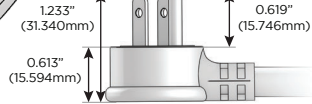

Specs:

Modules/Ports:

- **A** Tamper Resistant AC Receptacle
- **6** RJ 12