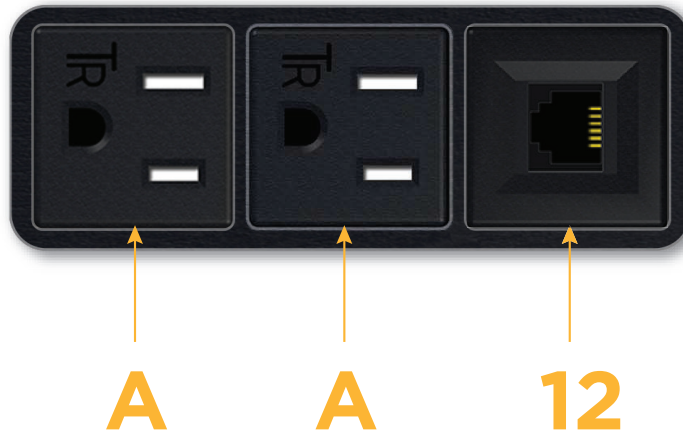

M-POWER-3T

AC POWER & DATA CONNECTIVITY SOLUTION

M-POWER-3T-AA12-BAB

Distributed by

Mormax Company, Inc.

8 Westchester Plaza

Elmsford, NY 10523

914-699-0101

sales@mormax.com

mormax.com

Metro Light & Power's line of power & data solutions offers sophisticated design elements combined with greater ease of installation. Streamlined and low-profile, enhanced by side-exiting cords, our outlets advance the industry with their cutting-edge look and feel. We believe flexibility is key, and we provide a variety of mounting options, including the ability to mount in limited spaces. Our outlets are available in many finishes and configurations, in addition to a custom color and finish capability for our clients.

Bezel Finish: **BLACK (ABS)**
Custom Finishes Available M-POWER-3T-AA12-BAB

Features:

Module/Port Options:

- **A** Tamper Resistant AC Receptacle
- **B** USB-A & USB-C (3.0A USB-A / 15W USB-C)
- **U** Double USB (Fast Charging Ports - Rated for 3.2A)
- **H** HDMI
- **6** CAT 6
- **12** RJ 12
- **X** Switched AC
- **Y** 3-Way Switch
- **C** USB-C (27W High Speed Charging Port)
- **Z** USB-C (18W High Speed Charging Port)
- **R** Switched AC (Rocker Switch)

Plug:

- Supplied with Low Profile Flat 45° Angle 120 VAC Plug
- Optional Standard Straight 120 VAC Plug
- Optional Straight 120 VAC Pass-through Plug

Shown in Black (ABS) Bezel, featuring 2 Tamper Resistant ACs, and 1 RJ 12.

- **CLEAN, COMPACT DESIGN**
- **STREAMLINED**
- **LOW PROFILE**
- **SIDE-EXITING CORDS**
- **PLUG & PLAY**
- **6' AC CORD & PLUG (FLAT PLUG STANDARD)**
- **CUSTOMIZABLE CONFIGURATIONS AND FINISHES**
- **UL LISTED FOR MOUNTING IN FURNITURE**
- **15A**