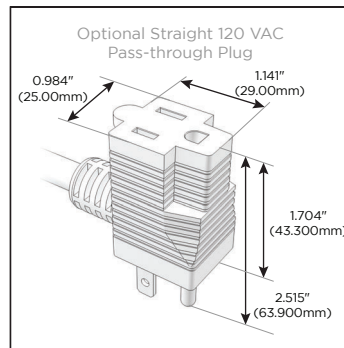

Specs:

Modules/Ports:

- **A** Tamper Resistant AC Receptacle
- **6** RJ 12