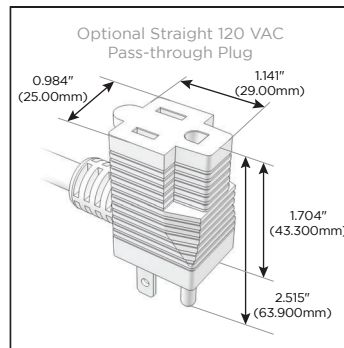

- **CLEAN, COMPACT DESIGN**
- **STREAMLINED**
- **LOW PROFILE**
- **SIDE-EXITING CORDS**
- **PLUG & PLAY**
- **6' AC CORD & PLUG (FLAT PLUG STANDARD)**
- **CUSTOMIZABLE CONFIGURATIONS AND FINISHES**
- **UL LISTED FOR MOUNTING IN FURNITURE**
- **15A**

Specs:

Modules/Ports:

- A** Tamper Resistant AC Receptacle
- 6** CAT 6

Shown with 2 Tamper Resistant ACs, and 1 CAT 6 Port.

TOP