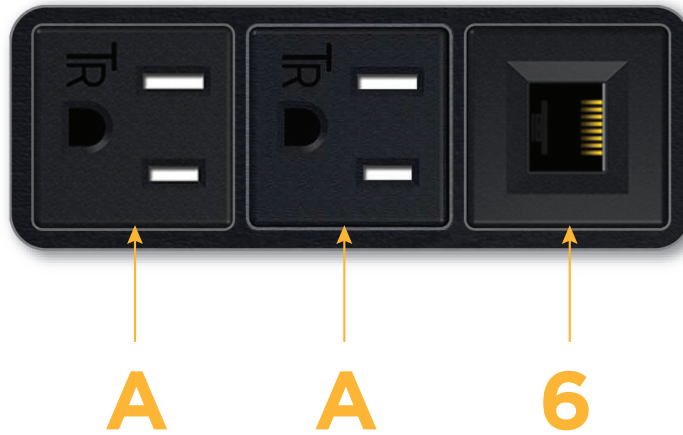

Bezel Finish:

BLACK (ABS)

Custom Finishes Available

M-POWER-3T-AA6-BAB

Features:

Module/Port Options:

- A** Tamper Resistant AC Receptacle
- B** USB-A & USB-C (3.0A USB-A / 15W USB-C)
- U** Double USB (Fast Charging Ports - Rated for 3.2A)
- H** HDMI
- 6** CAT 6
- 12** RJ 12
- X** Switched AC
- Y** 3-Way Switch
- C** USB-C (27W High Speed Charging Port)
- Z** USB-C (18W High Speed Charging Port)
- R** Switched AC (Rocker Switch)

Plug:

- Supplied with Low Profile Flat 45° Angle 120 VAC Plug
- Optional Standard Straight 120 VAC Plug
- Optional Straight 120 VAC Pass-through Plug

Shown in Black (ABS) Bezel, featuring 2 Tamper Resistant ACs, and 1 CAT 6 Port.

- **CLEAN, COMPACT DESIGN**
- **STREAMLINED**
- **LOW PROFILE**
- **SIDE-EXITING CORDS**
- **PLUG & PLAY**
- **6' AC CORD & PLUG (FLAT PLUG STANDARD)**
- **CUSTOMIZABLE CONFIGURATIONS AND FINISHES**
- **UL LISTED FOR MOUNTING IN FURNITURE**
- **15A**

Specs:

Modules/Ports:

- A** Tamper Resistant AC Receptacle
- 6** CAT 6

Shown with 2 Tamper Resistant ACs, and 1 CAT 6 Port.

TOP