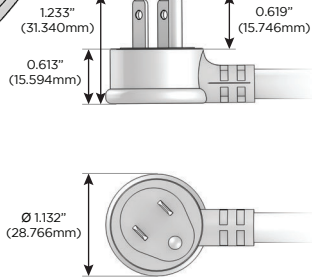

Plug:

- Supplied with Low Profile Flat 45° Angle 120 VAC Plug
- Optional Standard Straight 120 VAC Plug
- Optional Straight 120 VAC Pass-through Plug

Shown in Black (ABS) Bezel, featuring 2 Tamper Resistant ACs, and 1 CAT 6 Port.

- **CLEAN, COMPACT DESIGN**
- **STREAMLINED**
- **LOW PROFILE**
- **SIDE-EXITING CORDS**
- **PLUG & PLAY**
- **6' AC CORD & PLUG (FLAT PLUG STANDARD)**
- **CUSTOMIZABLE CONFIGURATIONS AND FINISHES**
- **UL LISTED FOR MOUNTING IN FURNITURE**
- **15A**

Specs:

Modules/Ports:

- A** Tamper Resistant AC Receptacle
- 6** CAT 6

Shown with 2 Tamper Resistant ACs, and 1 CAT 6 Port.

TOP