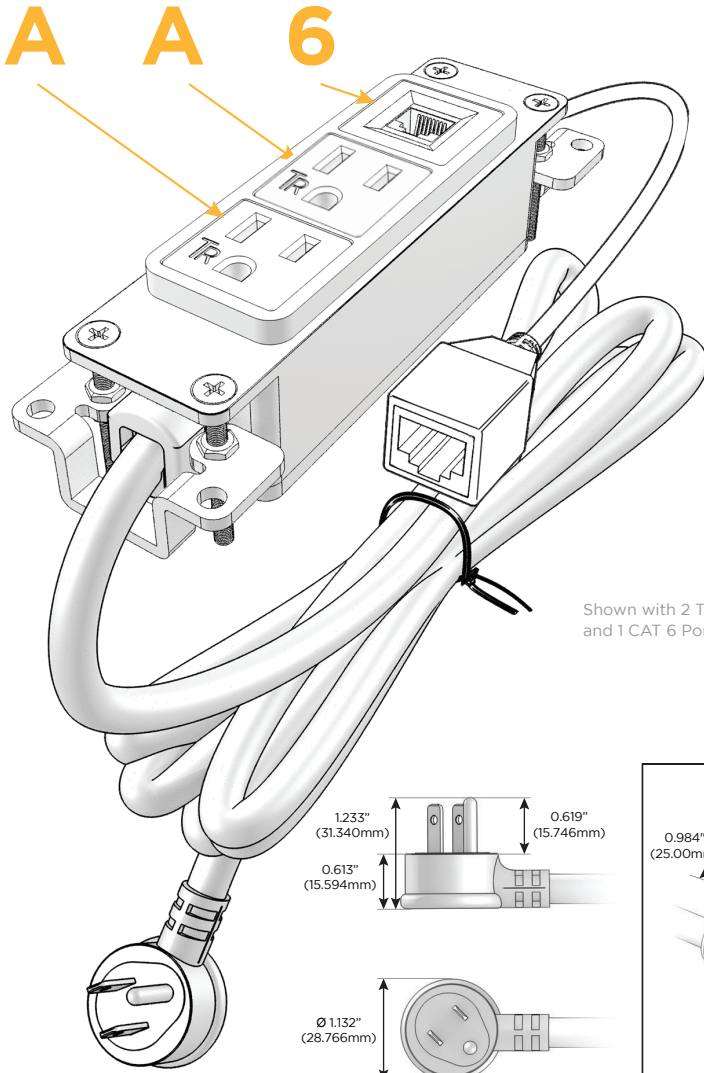

Bezel Finish:

BLACK (ABS)

Custom Finishes Available

M-POWER-3T-AA6-BAB

Features:

Module/Port Options:

- A** Tamper Resistant AC Receptacle
- B** USB-A & USB-C (3.0A USB-A / 15W USB-C)
- U** Double USB (Fast Charging Ports - Rated for 3.2A)
- H** HDMI
- 6** CAT 6
- 12** RJ 12
- X** Switched AC
- Y** 3-Way Switch
- C** USB-C (27W High Speed Charging Port)
- Z** USB-C (18W High Speed Charging Port)
- R** Switched AC (Rocker Switch)

Plug:

- Supplied with Low Profile Flat 45° Angle 120 VAC Plug
- Optional Standard Straight 120 VAC Plug
- Optional Straight 120 VAC Pass-through Plug

Shown in Black (ABS) Bezel, featuring 2 Tamper Resistant ACs, and 1 CAT 6 Port.

- **CLEAN, COMPACT DESIGN**
- **STREAMLINED**
- **LOW PROFILE**
- **SIDE-EXITING CORDS**
- **PLUG & PLAY**
- **6' AC CORD & PLUG (FLAT PLUG STANDARD)**
- **CUSTOMIZABLE CONFIGURATIONS AND FINISHES**
- **UL LISTED FOR MOUNTING IN FURNITURE**
- **15A**

Specs:

Modules/Ports:

- A** Tamper Resistant AC Receptacle
- 6** CAT 6

Shown with 2 Tamper Resistant ACs, and 1 CAT 6 Port.

TOP