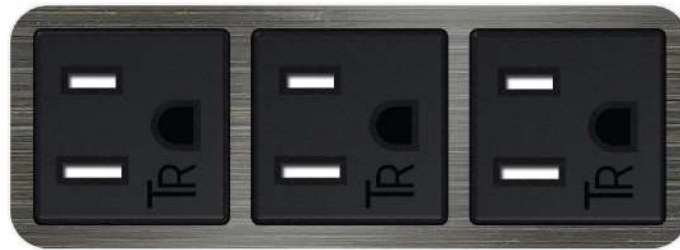

Bezel Finish: **GUNMETAL (ABS)**
Custom Finishes Available M-POWER-3T-AAA-S3AB

Features:

Module/Port Options:

- A** Tamper Resistant AC Receptacle
- B** Double USB (Fast Charging Ports - Rated for 3.2A)
- C** HDMI
- D** CAT 6
- E** 3.5mm Mini Stereo Jack
- F** Single USB (Fast Charging Port - Rated for 3.2A)
- G** RJ 12
- H** Switched AC
- I** 3-Way Switch
- J** USB C (High Speed Charging Port)
- K** Switched AC (Rocker Switch)

Plug:

- Low Profile Flat 45° Angle 120 VAC Plug
- Standard Straight 120 VAC Plug

- CLEAN, COMPACT DESIGN
- STREAMLINED
- LOW PROFILE
- SIDE-EXITING CORDS
- PLUG & PLAY
- 3.2A HIGH SPEED USB CHARGING FOR ALL DEVICES
- 6' AC CORD & PLUG (FLAT PLUG STANDARD)
- CUSTOMIZABLE CONFIGURATIONS AND FINISHES
- UL LISTED FOR MOUNTING IN FURNITURE
- 15A

Specs:

Modules/Ports:

- A** Tamper Resistant AC Receptacle
- B** Double USB (Fast Charging Ports - Rated for 3.2A)

Shown with 3 Tamper Resistant AC.