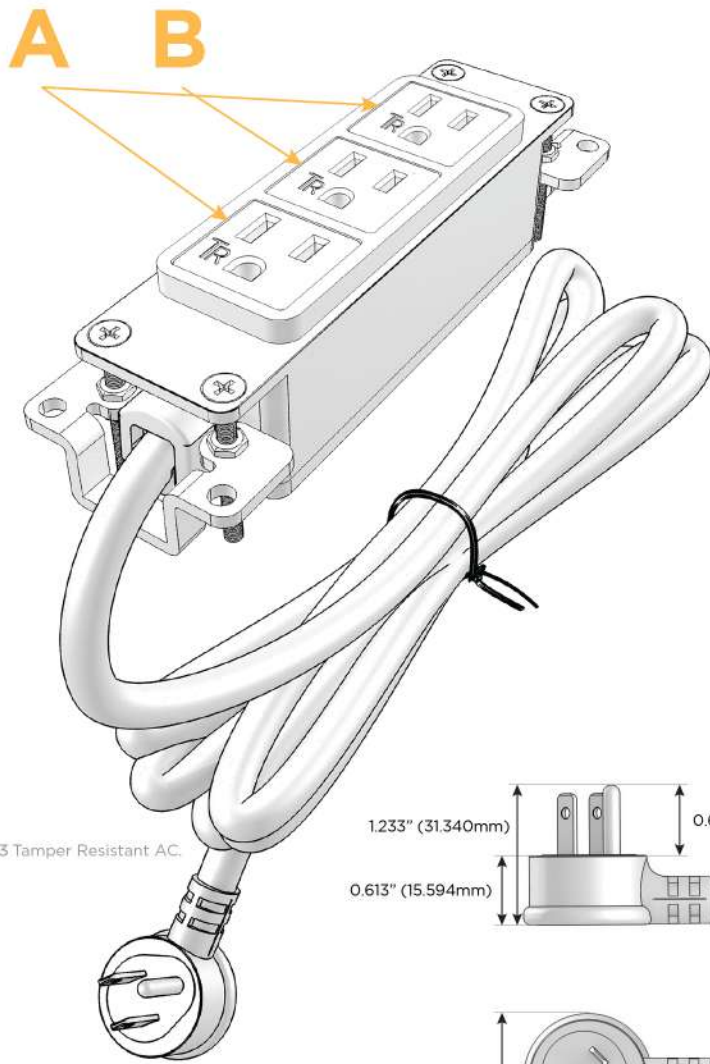

Bezel Finish: **GUNMETAL (ABS)**
Custom Finishes Available M-POWER-3T-AAA-S3AB

Features:

Module/Port Options:

- A** Tamper Resistant AC Receptacle
- B** Double USB (Fast Charging Ports - Rated for 3.2A)
- C** HDMI
- D** CAT 6
- E** 3.5mm Mini Stereo Jack
- F** Single USB (Fast Charging Port - Rated for 3.2A)
- G** RJ 12
- H** Switched AC
- I** 3-Way Switch
- J** USB C (High Speed Charging Port)
- K** Switched AC (Rocker Switch)

Plug:

- Low Profile Flat 45° Angle 120 VAC Plug
- Standard Straight 120 VAC Plug

- CLEAN, COMPACT DESIGN
- STREAMLINED
- LOW PROFILE
- SIDE-EXITING CORDS
- PLUG & PLAY
- 3.2A HIGH SPEED USB CHARGING FOR ALL DEVICES
- 6' AC CORD & PLUG (FLAT PLUG STANDARD)
- CUSTOMIZABLE CONFIGURATIONS AND FINISHES
- UL LISTED FOR MOUNTING IN FURNITURE
- 15A

Shown in Gunmetal (ABS) Bezel, featuring 3 Tamper Resistant AC.

M-POWER-3T

AC POWER & DATA CONNECTIVITY SOLUTION

M-POWER-3T-AAA-S3AB

Mormax Company, Inc. 914-699-0101
 8 Westchester Plaza sales@mormax.com
 Elmsford, NY 10523 mormax.com

Specs:

Modules/Ports:

- A** Tamper Resistant AC Receptacle
- B** Double USB (Fast Charging Ports - Rated for 3.2A)

Shown with 3 Tamper Resistant AC.