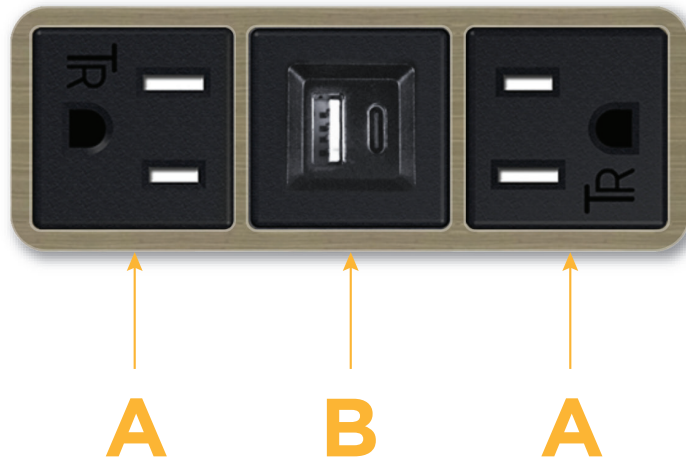

Bezel Finish: **ANTIQUED ARCHITECTURAL BRONZE (ABS)**
Custom Finishes Available M-POWER-3T-ABA-BZ5AAB

Features:

Module/Port Options:

- A** Tamper Resistant AC Receptacle
- B** USB-A & USB-C (3.0A USB-A / 15W USB-C)
- U** Double USB-A (Fast Charging Ports - Rated for 3.2A)
- H** HDMI
- 6** CAT 6
- 12** RJ 12
- X** Switched AC
- Y** 3-Way Switch
- C** USB-C (27W High Speed Charging Port)
- Z** USB-C (18W High Speed Charging Port)
- R** Switched AC (Rocker Switch)
- D** Dimmer Switch

Plug:

- Supplied with Low Profile Flat 45° Angle 120 VAC Plug
- Optional Standard Straight 120 VAC Plug
- Optional Straight 120 VAC Pass-through Plug

Shown in Antiqued Architectural Bronze (ABS) Bezel, featuring 2 Tamper Resistant ACs and 1 USB-A & 1 USB-C Charging Port.

- **CLEAN, COMPACT DESIGN**
- **STREAMLINED**
- **LOW PROFILE**
- **SIDE-EXITING CORDS**
- **PLUG & PLAY**
- **3.0A HIGH SPEED USB-A CHARGING FOR ALL DEVICES**
- **15W HIGH SPEED USB-C CHARGING FOR ALL DEVICES**
- **6' AC CORD & PLUG (FLAT PLUG STANDARD)**
- **CUSTOMIZABLE CONFIGURATIONS AND FINISHES**
- **UL LISTED FOR MOUNTING IN FURNITURE**
- **15A**

Specs:

Modules/Ports:

- A** Tamper Resistant AC Receptacle
- B** USB-A & USB-C (3.0A USB-A / 15W USB-C)

Shown with 2 Tamper Resistant ACs, and 1 USB-A & 1 USB-C Charging Port.