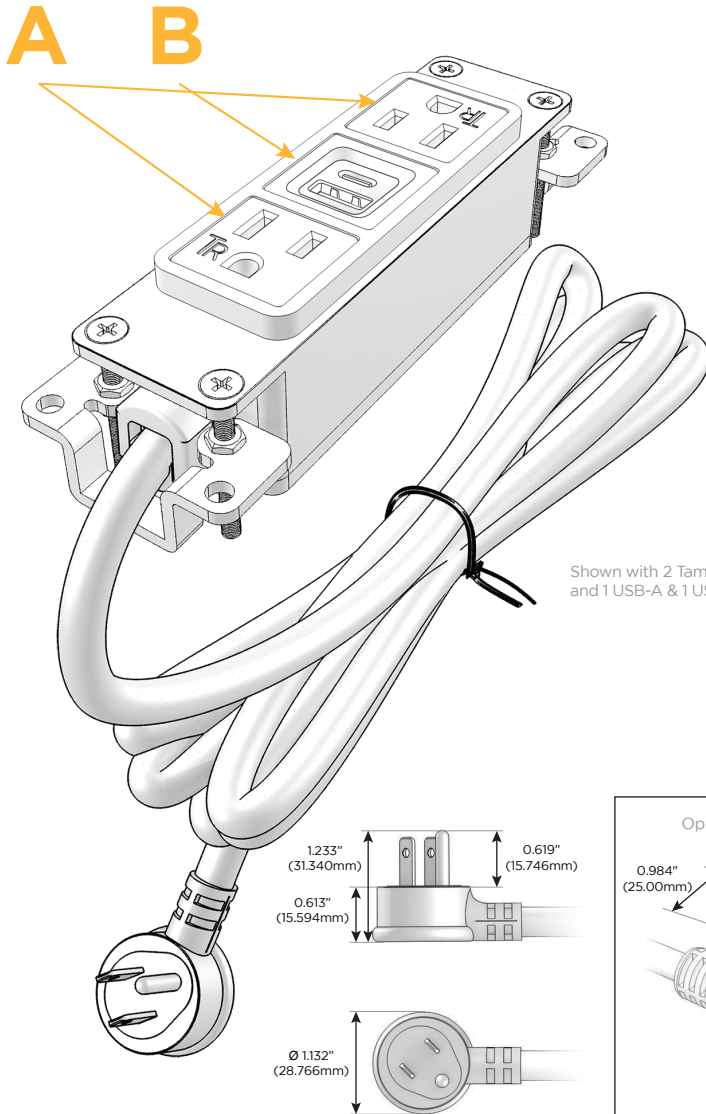

Bezel Finish: **ANTIQUED ARCHITECTURAL BRONZE (ABS)**
Custom Finishes Available M-POWER-3T-ABA-BZ5AAB

Features:

Module/Port Options:

- A** Tamper Resistant AC Receptacle
- B** USB-A & USB-C (3.0A USB-A / 15W USB-C)
- U** Double USB-A (Fast Charging Ports - Rated for 3.2A)
- H** HDMI
- 6** CAT 6
- 12** RJ 12
- X** Switched AC
- Y** 3-Way Switch
- C** USB-C (27W High Speed Charging Port)
- Z** USB-C (18W High Speed Charging Port)
- R** Switched AC (Rocker Switch)
- D** Dimmer Switch

Plug:

- Supplied with Low Profile Flat 45° Angle 120 VAC Plug
- Optional Standard Straight 120 VAC Plug
- Optional Straight 120 VAC Pass-through Plug

Shown in Antiqued Architectural Bronze (ABS) Bezel, featuring 2 Tamper Resistant ACs and 1 USB-A & 1 USB-C Charging Port.

- **CLEAN, COMPACT DESIGN**
- **STREAMLINED**
- **LOW PROFILE**
- **SIDE-EXITING CORDS**
- **PLUG & PLAY**
- **3.0A HIGH SPEED USB-A CHARGING FOR ALL DEVICES**
- **15W HIGH SPEED USB-C CHARGING FOR ALL DEVICES**
- **6' AC CORD & PLUG (FLAT PLUG STANDARD)**
- **CUSTOMIZABLE CONFIGURATIONS AND FINISHES**
- **UL LISTED FOR MOUNTING IN FURNITURE**
- **15A**

Specs:

Modules/Ports:

- A** Tamper Resistant AC Receptacle
- B** USB-A & USB-C (3.0A USB-A / 15W USB-C)

Shown with 2 Tamper Resistant ACs, and 1 USB-A & 1 USB-C Charging Port.