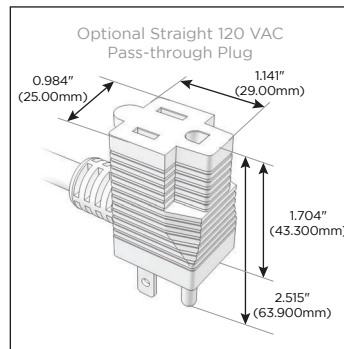

Plug:

- Supplied with Low Profile Flat 45° Angle 120 VAC Plug
- Optional Standard Straight 120 VAC Plug
- Optional Straight 120 VAC Pass-through Plug

Shown in Bronze (ABS) Bezel, featuring 2 Tamper Resistant ACs and 1 USB-A & 1 USB-C Charging Port.

- **CLEAN, COMPACT DESIGN**
- **STREAMLINED**
- **LOW PROFILE**
- **SIDE-EXITING CORDS**
- **PLUG & PLAY**
- **3.0A HIGH SPEED USB-A CHARGING FOR ALL DEVICES**
- **15W HIGH SPEED USB-C CHARGING FOR ALL DEVICES**
- **6' AC CORD & PLUG (FLAT PLUG STANDARD)**
- **CUSTOMIZABLE CONFIGURATIONS AND FINISHES**
- **UL LISTED FOR MOUNTING IN FURNITURE**
- **15A**

Specs:

Modules/Ports:

- A** Tamper Resistant AC Receptacle
- B** USB-A & USB-C (3.0A USB-A / 15W USB-C)

TOP

END

SIDE