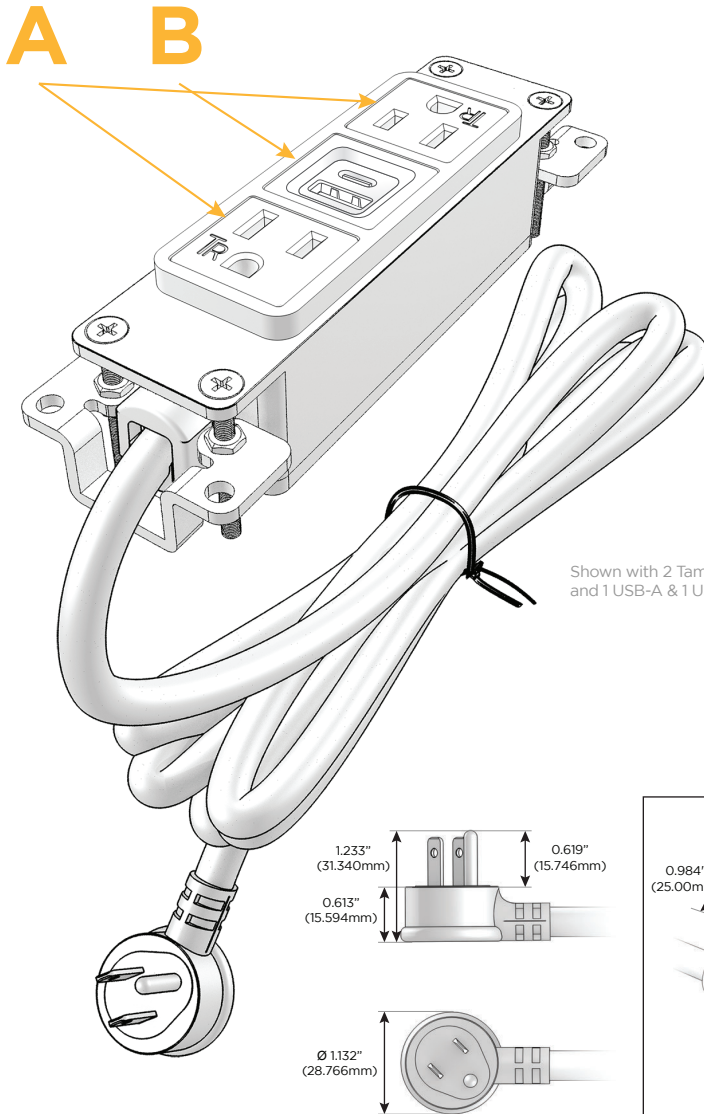

Bezel Finish: **BRONZE (ABS)**
Custom Finishes Available M-POWER-3T-ABA-BZAB

Features:

Module/Port Options:

- A** Tamper Resistant AC Receptacle
- B** USB-A & USB-C (3.0A USB-A / 15W USB-C)
- U** Double USB-A (Fast Charging Ports - Rated for 3.2A)
- H** HDMI
- 6** CAT 6
- 12** RJ 12
- X** Switched AC
- Y** 3-Way Switch
- C** USB-C (27W High Speed Charging Port)
- Z** USB-C (18W High Speed Charging Port)
- R** Switched AC (Rocker Switch)
- D** Dimmer Switch

Plug:

- Supplied with Low Profile Flat 45° Angle 120 VAC Plug
- Optional Standard Straight 120 VAC Plug
- Optional Straight 120 VAC Pass-through Plug

Shown in Bronze (ABS) Bezel, featuring 2 Tamper Resistant ACs and 1 USB-A & 1 USB-C Charging Port.

- **CLEAN, COMPACT DESIGN**
- **STREAMLINED**
- **LOW PROFILE**
- **SIDE-EXITING CORDS**
- **PLUG & PLAY**
- **3.0A HIGH SPEED USB-A CHARGING FOR ALL DEVICES**
- **15W HIGH SPEED USB-C CHARGING FOR ALL DEVICES**
- **6' AC CORD & PLUG (FLAT PLUG STANDARD)**
- **CUSTOMIZABLE CONFIGURATIONS AND FINISHES**
- **UL LISTED FOR MOUNTING IN FURNITURE**
- **15A**

Specs:

Modules/Ports:

- A** Tamper Resistant AC Receptacle
- B** USB-A & USB-C (3.0A USB-A / 15W USB-C)

TOP

END

SIDE