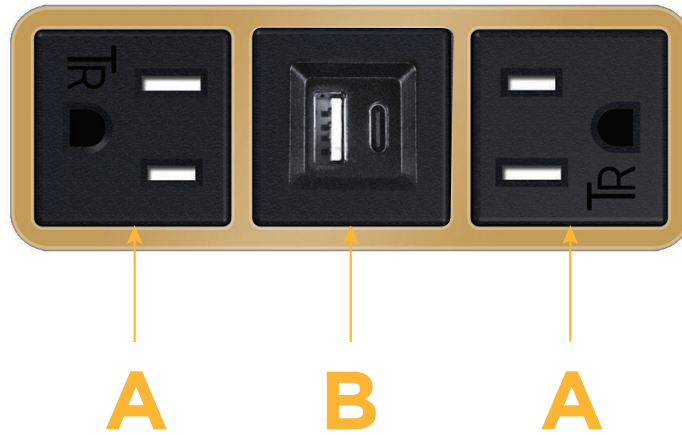

Bezel Finish: **BRONZE (ABS)**
Custom Finishes Available M-POWER-3T-ABA-BZAB

Features:

Module/Port Options:

- A** Tamper Resistant AC Receptacle
- B** USB-A & USB-C (3.0A USB-A / 15W USB-C)
- U** Double USB-A (Fast Charging Ports - Rated for 3.2A)
- H** HDMI
- 6** CAT 6
- 12** RJ 12
- X** Switched AC
- Y** 3-Way Switch
- C** USB-C (27W High Speed Charging Port)
- Z** USB-C (18W High Speed Charging Port)
- R** Switched AC (Rocker Switch)
- D** Dimmer Switch

Plug:

- Supplied with Low Profile Flat 45° Angle 120 VAC Plug
- Optional Standard Straight 120 VAC Plug
- Optional Straight 120 VAC Pass-through Plug

Shown in Bronze (ABS) Bezel, featuring 2 Tamper Resistant ACs and 1 USB-A & 1 USB-C Charging Port.

- **CLEAN, COMPACT DESIGN**
- **STREAMLINED**
- **LOW PROFILE**
- **SIDE-EXITING CORDS**
- **PLUG & PLAY**
- **3.0A HIGH SPEED USB-A CHARGING FOR ALL DEVICES**
- **15W HIGH SPEED USB-C CHARGING FOR ALL DEVICES**
- **6' AC CORD & PLUG (FLAT PLUG STANDARD)**
- **CUSTOMIZABLE CONFIGURATIONS AND FINISHES**
- **UL LISTED FOR MOUNTING IN FURNITURE**
- **15A**

Specs:

Modules/Ports:

- A** Tamper Resistant AC Receptacle
- B** USB-A & USB-C (3.0A USB-A / 15W USB-C)

TOP

END

SIDE