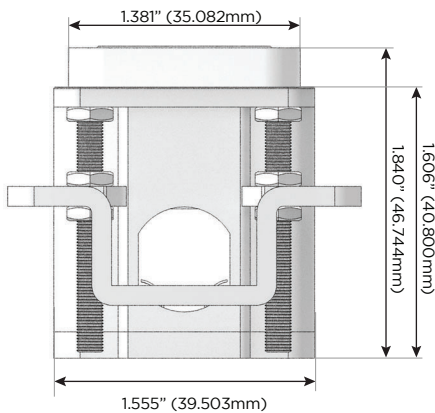

- **CLEAN, COMPACT DESIGN**
- **STREAMLINED**
- **LOW PROFILE**
- **SIDE-EXITING CORDS**
- **PLUG & PLAY**
- **3.0A HIGH SPEED USB-A CHARGING FOR ALL DEVICES**
- **15W HIGH SPEED USB-C CHARGING FOR ALL DEVICES**
- **6' AC CORD & PLUG (FLAT PLUG STANDARD)**
- **CUSTOMIZABLE CONFIGURATIONS AND FINISHES**
- **UL LISTED FOR MOUNTING IN FURNITURE**
- **15A**

Specs:

Modules/Ports:

- A** Tamper Resistant AC Receptacle
- B** USB-A & USB-C (3.0A USB-A / 15W USB-C)

TOP

END

SIDE