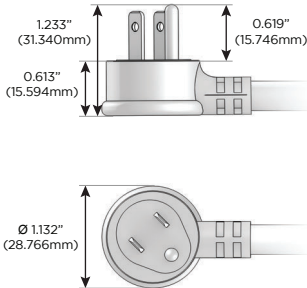

Bezel Finish: **BRONZE (ABS)**
Custom Finishes Available M-POWER-3T-ABA-BZAB

Features:

Module/Port Options:

- A** Tamper Resistant AC Receptacle
- B** USB-A & USB-C (3.0A USB-A / 15W USB-C)
- U** Double USB-A (Fast Charging Ports - Rated for 3.2A)
- H** HDMI
- 6** CAT 6
- 12** RJ 12
- X** Switched AC
- Y** 3-Way Switch
- C** USB-C (27W High Speed Charging Port)
- Z** USB-C (18W High Speed Charging Port)
- R** Switched AC (Rocker Switch)
- D** Dimmer Switch

Plug:

- Supplied with Low Profile Flat 45° Angle 120 VAC Plug
- Optional Standard Straight 120 VAC Plug
- Optional Straight 120 VAC Pass-through Plug

Shown in Bronze (ABS) Bezel, featuring 2 Tamper Resistant ACs and 1 USB-A & 1 USB-C Charging Port.

- **CLEAN, COMPACT DESIGN**
- **STREAMLINED**
- **LOW PROFILE**
- **SIDE-EXITING CORDS**
- **PLUG & PLAY**
- **3.0A HIGH SPEED USB-A CHARGING FOR ALL DEVICES**
- **15W HIGH SPEED USB-C CHARGING FOR ALL DEVICES**
- **6' AC CORD & PLUG (FLAT PLUG STANDARD)**
- **CUSTOMIZABLE CONFIGURATIONS AND FINISHES**
- **UL LISTED FOR MOUNTING IN FURNITURE**
- **15A**

Specs:

Modules/Ports:

- A** Tamper Resistant AC Receptacle
- B** USB-A & USB-C (3.0A USB-A / 15W USB-C)

TOP

END

SIDE