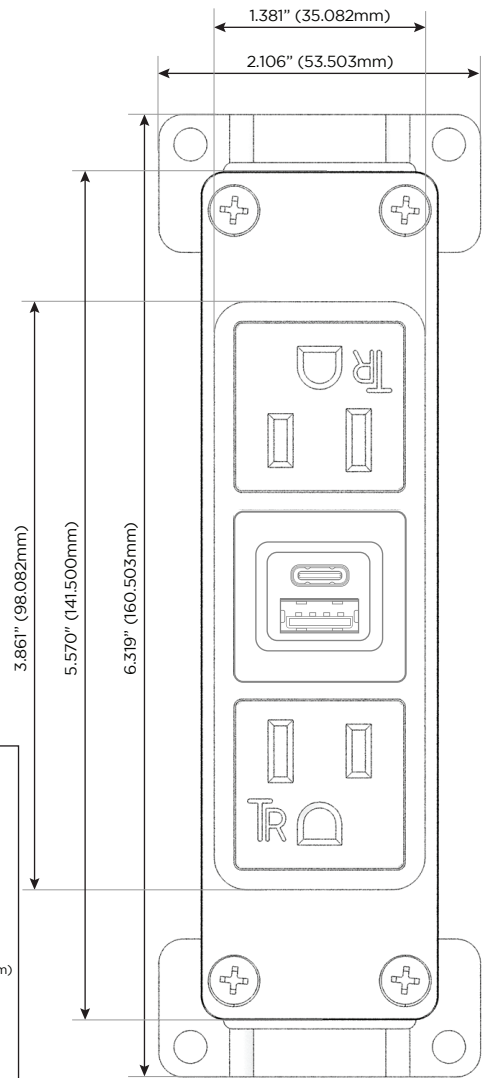

Bezel Finish: **BRONZE (ABS)**
Custom Finishes Available M-POWER-3T-ABA-BZAB

Features:

Module/Port Options:

- A** Tamper Resistant AC Receptacle
- B** USB-A & USB-C (3.0A USB-A / 15W USB-C)
- U** Double USB-A (Fast Charging Ports - Rated for 3.2A)
- H** HDMI
- 6** CAT 6
- 12** RJ 12
- X** Switched AC
- Y** 3-Way Switch
- C** USB-C (27W High Speed Charging Port)
- Z** USB-C (18W High Speed Charging Port)
- R** Switched AC (Rocker Switch)
- D** Dimmer Switch

Plug:

- Supplied with Low Profile Flat 45° Angle 120 VAC Plug
- Optional Standard Straight 120 VAC Plug
- Optional Straight 120 VAC Pass-through Plug

Shown in Bronze (ABS) Bezel, featuring 2 Tamper Resistant ACs and 1 USB-A & 1 USB-C Charging Port.

- **CLEAN, COMPACT DESIGN**
- **STREAMLINED**
- **LOW PROFILE**
- **SIDE-EXITING CORDS**
- **PLUG & PLAY**
- **3.0A HIGH SPEED USB-A CHARGING FOR ALL DEVICES**
- **15W HIGH SPEED USB-C CHARGING FOR ALL DEVICES**
- **6' AC CORD & PLUG (FLAT PLUG STANDARD)**
- **CUSTOMIZABLE CONFIGURATIONS AND FINISHES**
- **UL LISTED FOR MOUNTING IN FURNITURE**
- **15A**

Specs:

Modules/Ports:

- A** Tamper Resistant AC Receptacle
- B** USB-A & USB-C (3.0A USB-A / 15W USB-C)

TOP

END

SIDE