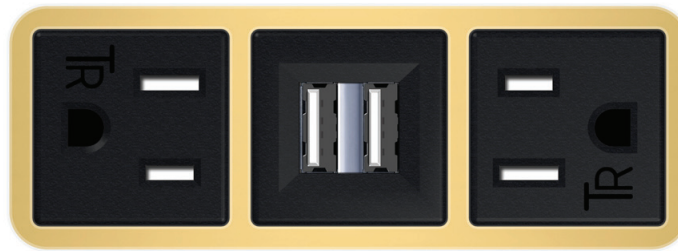

M-POWER-3T

AC POWER & DATA CONNECTIVITY SOLUTION

M-POWER-3T-AUA-BRAB

Mormax Company, Inc.
8 Westchester Plaza
Elmsford, NY 10523

914-699-0101
sales@mormax.com
mormax.com

Metro Light & Power's line of power & data solutions offers sophisticated design elements combined with greater ease of installation. Streamlined and low-profile, enhanced by side-exiting cords, our outlets advance the industry with their cutting-edge look and feel. We believe flexibility is key, and we provide a variety of mounting options, including the ability to mount in limited spaces. Our outlets are available in many finishes and configurations, in addition to a custom color and finish capability for our clients.

Bezel Finish: **BRASS PLATED (ABS)**
Custom Finishes Available M-POWER-3T-AUA-BRAB