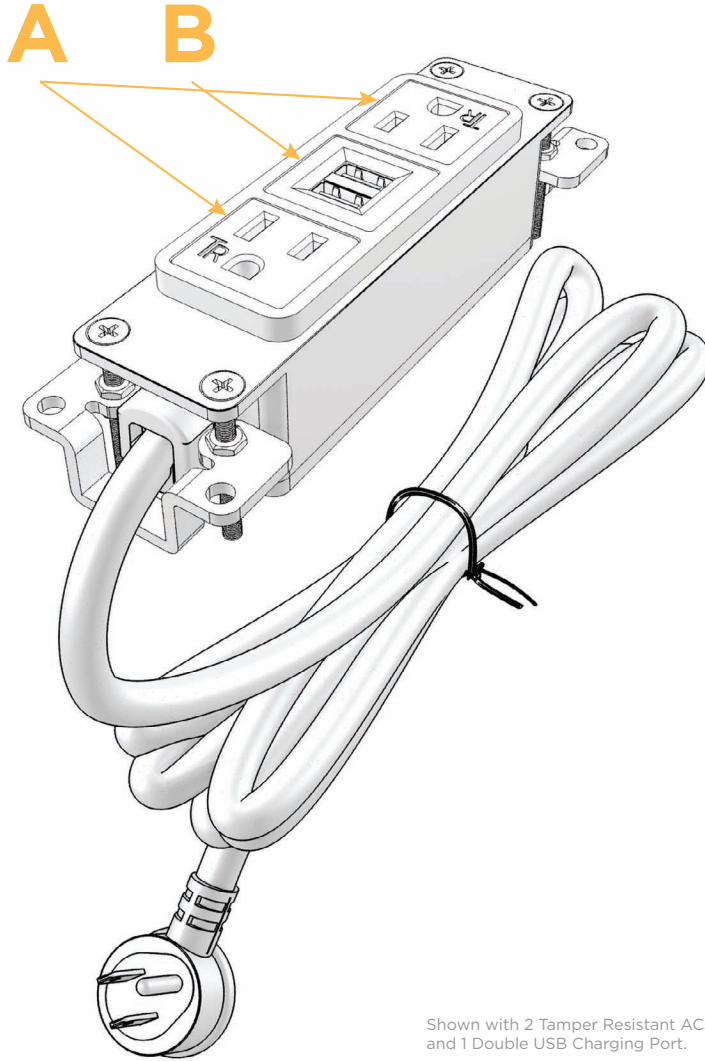

#### Module/Port Options:

- A** Tamper Resistant AC Receptacle
- B** Double USB (Fast Charging Ports - Rated for 3.2A)
- C** HDMI
- D** CAT 6
- E** 3.5mm Mini Stereo Jack
- F** Single USB (Fast Charging Port - Rated for 3.2A)
- G** RJ 12
- H** Switched AC
- I** Wireless AC

#### Plug:

- Low Profile Flat 45° Angle 120 VAC Plug
- Standard Straight 120 VAC Plug

- **CLEAN, COMPACT DESIGN**
- **STREAMLINED**
- **LOW PROFILE**
- **SIDE-EXITING CORDS**
- **PLUG & PLAY**
- **3.2A HIGH SPEED USB CHARGING FOR ALL DEVICES**
- **6' AC CORD & PLUG (FLAT PLUG STANDARD)**
- **CUSTOMIZABLE CONFIGURATIONS AND FINISHES**
- **UL LISTED FOR MOUNTING IN FURNITURE**
- **15A**

Shown in Brass Plated (ABS) Bezel, featuring 2 Tamper Resistant ACs, and 1 Double USB Charging Port.

### M-POWER-3T-AUA-BRAB

Specs:

**Modules/Ports:**

- A** Tamper Resistant AC Receptacle
- B** Double USB (Fast Charging Ports - Rated for 3.2A)

Shown with 2 Tamper Resistant ACs, and 1 Double USB Charging Port.