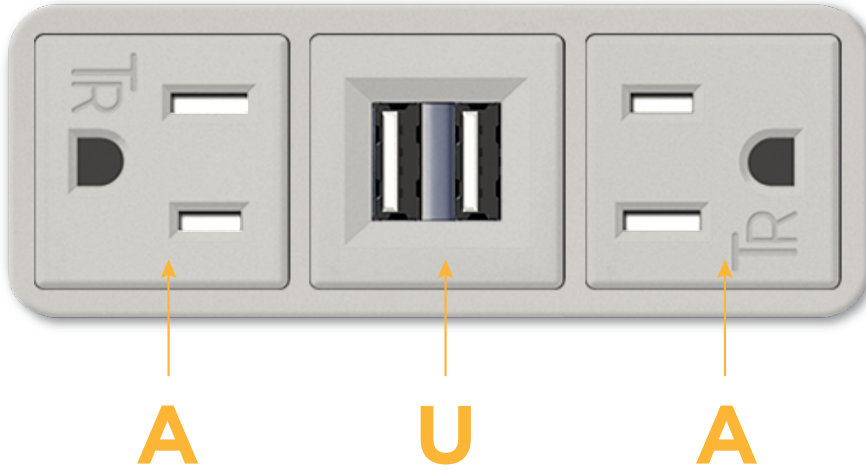

Bezel Finish: **UNICOLOR™ COOL GRAY (ABS)**
Custom Finishes Available M-POWER-3TG1-AUA-G1AB

Features:

Module/Port Options:

- A** Tamper Resistant AC Receptacle
- U** Double USB (Fast Charging Ports - Rated for 3.2A)
- H** HDMI
- 6** CAT 6
- 12** RJ 12
- X** Switched AC
- Y** 3-Way Switch
- C** USB-C (27W High Speed Charging Port)
- Z** USB-C (18W High Speed Charging Port)
- R** Switched AC (Rocker Switch)

Plug:

- Supplied with Low Profile Flat 45° Angle 120 VAC Plug
- Optional Standard Straight 120 VAC Plug
- Optional Straight 120 VAC Pass-through Plug

Shown in Unicolor™ Cool Gray (ABS) Bezel, featuring 2 Tamper Resistant ACs, and 1 Double USB Charging Port.

- **CLEAN, COMPACT DESIGN**
- **STREAMLINED**
- **LOW PROFILE**
- **SIDE-EXITING CORDS**
- **PLUG & PLAY**
- **3.2A HIGH SPEED USB-A CHARGING FOR ALL DEVICES**
- **6' AC CORD & PLUG (FLAT PLUG STANDARD)**
- **CUSTOMIZABLE CONFIGURATIONS AND FINISHES**
- **UL LISTED FOR MOUNTING IN FURNITURE**
- **15A**

M-POWER-3T

AC POWER & DATA CONNECTIVITY SOLUTION
3TG1-AUA-G1AB

Specs:

Modules/Ports:

- A** Tamper Resistant AC Receptacle
- U** Double USB (Fast Charging Ports - Rated for 3.2A)

Shown in Bezel, featuring 2 Tamper Resistant ACs, and 1 Double USB Charging Port.