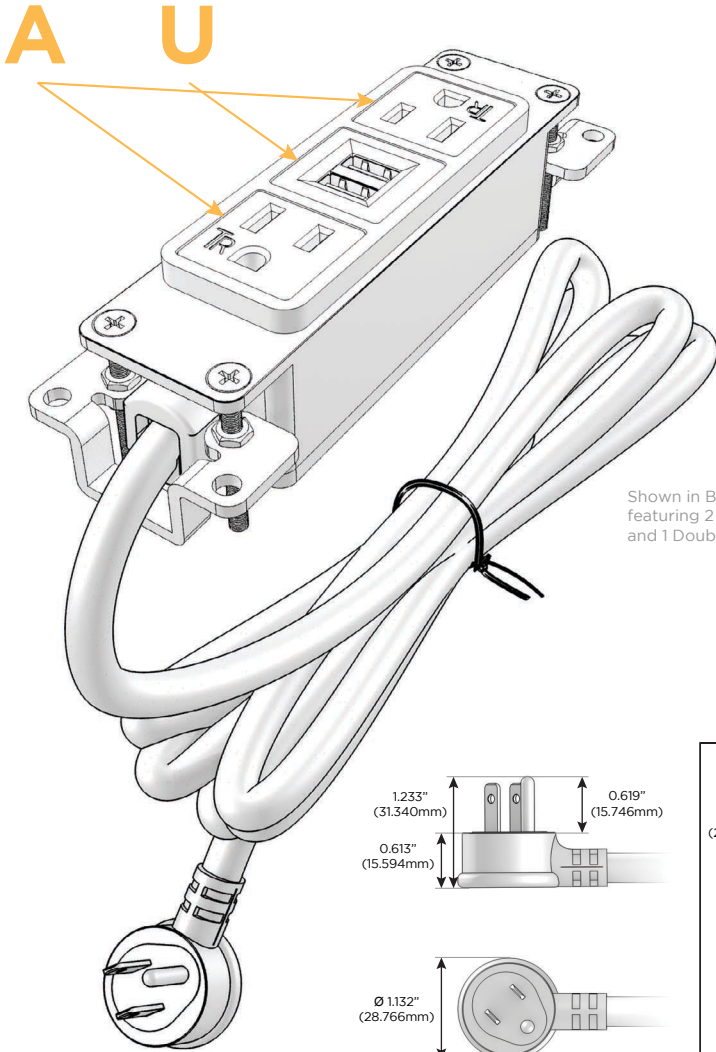

Bezel Finish: **UNICOLOR™ COOL GRAY (ABS)**
Custom Finishes Available M-POWER-3TG1-AUA-G1AB

Features:

Module/Port Options:

- A** Tamper Resistant AC Receptacle
- U** Double USB (Fast Charging Ports - Rated for 3.2A)
- H** HDMI
- 6** CAT 6
- 12** RJ 12
- X** Switched AC
- Y** 3-Way Switch
- C** USB-C (27W High Speed Charging Port)
- Z** USB-C (18W High Speed Charging Port)
- R** Switched AC (Rocker Switch)

Plug:

- Supplied with Low Profile Flat 45° Angle 120 VAC Plug
- Optional Standard Straight 120 VAC Plug
- Optional Straight 120 VAC Pass-through Plug

Shown in Unicolor™ Cool Gray (ABS) Bezel, featuring 2 Tamper Resistant ACs, and 1 Double USB Charging Port.

- **CLEAN, COMPACT DESIGN**
- **STREAMLINED**
- **LOW PROFILE**
- **SIDE-EXITING CORDS**
- **PLUG & PLAY**
- **3.2A HIGH SPEED USB-A CHARGING FOR ALL DEVICES**
- **6' AC CORD & PLUG (FLAT PLUG STANDARD)**
- **CUSTOMIZABLE CONFIGURATIONS AND FINISHES**
- **UL LISTED FOR MOUNTING IN FURNITURE**
- **15A**

M-POWER-3T

AC POWER & DATA CONNECTIVITY SOLUTION
3TG1-AUA-G1AB

Specs:

Modules/Ports:

- A** Tamper Resistant AC Receptacle
- U** Double USB (Fast Charging Ports - Rated for 3.2A)

Shown in Bezel, featuring 2 Tamper Resistant ACs, and 1 Double USB Charging Port.