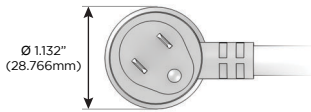

M-POWER-3T

AC POWER & DATA CONNECTIVITY SOLUTION
3TG1-AUA-G1AB

Specs:

Modules/Ports:

- A** Tamper Resistant AC Receptacle
- U** Double USB (Fast Charging Ports - Rated for 3.2A)

Shown in Bezel, featuring 2 Tamper Resistant ACs, and 1 Double USB Charging Port.