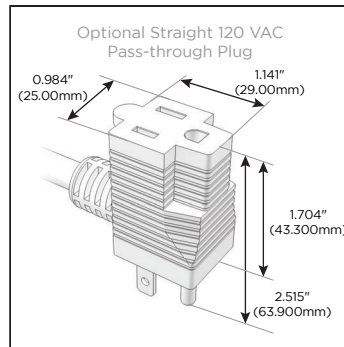

M-POWER-3T

AC POWER & DATA CONNECTIVITY SOLUTION
3TG1-AUA-G1AB

Specs:

Modules/Ports:

- A** Tamper Resistant AC Receptacle
- U** Double USB (Fast Charging Ports - Rated for 3.2A)

Shown in Bezel, featuring 2 Tamper Resistant ACs, and 1 Double USB Charging Port.