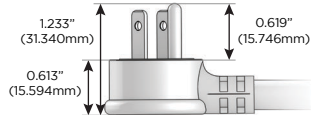

M-POWER-3T

AC POWER & DATA CONNECTIVITY SOLUTION
3TG1-AUA-G1AB

Specs:

Modules/Ports:

- A** Tamper Resistant AC Receptacle
- U** Double USB (Fast Charging Ports - Rated for 3.2A)

Shown in Bezel, featuring 2 Tamper Resistant ACs, and 1 Double USB Charging Port.