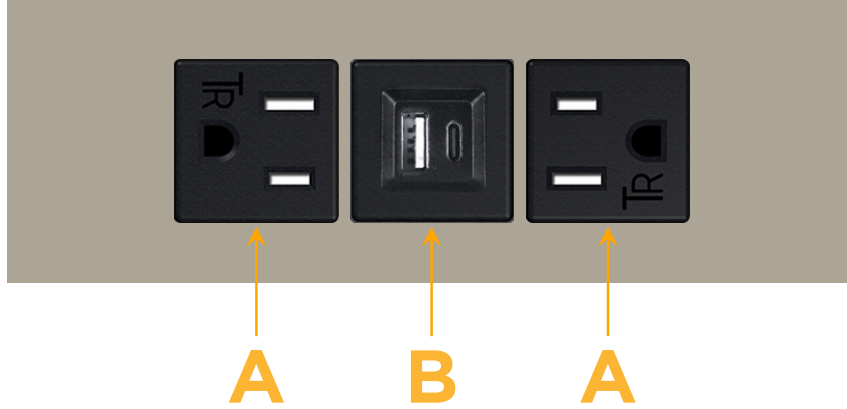

M-POWER-3T

AC POWER & DATA CONNECTIVITY SOLUTION

M-POWER-3T-ABA-SATP

Metro Light & Power's line of power & data solutions offers sophisticated design elements combined with greater ease of installation. Streamlined and low-profile, enhanced by side-exiting cords, our outlets advance the industry with their cutting edge look and feel. We believe flexibility is key, and we provide a variety of mounting options, including the ability to mount in limited spaces. Our outlets are available in many finishes and configurations, in addition to a custom color and finish capability for our clients.

Distributed by

Mormax Company, Inc.

8 Westchester Plaza

Elmsford, NY 10523

914-699-0101

sales@mormax.com

mormax.com

Trim Plate Finish: **SATIN NICKEL (ABS)**

Custom Finishes Available

M-POWER-3T-ABA-SATP

Features:

Module/Port Options:

- **A** Tamper Resistant AC Receptacle
- **B** USB-A & USB-C (3.0A USB-A / 15W USB-C)
- **U** Double USB-A (Fast Charging Ports - Rated for 3.2A)
- **H** HDMI
- **6** CAT 6
- **12** RJ 12
- **X** Switched AC
- **Y** 3-Way Switch (Low Voltage)
- **C** USB-C (27W High Speed Charging Port)
- **Z** USB-C (18W High Speed Charging Port)
- **R** Switched AC (Rocker Switch)
- **D** Dimmer Switch

Plug:

- Supplied with Low Profile Flat 45° Angle 120 VAC Plug
- Optional Standard Straight 120 VAC Plug
- Optional Straight 120 VAC Pass-through Plug

- CLEAN, COMPACT DESIGN
- STREAMLINED
- LOW PROFILE
- SIDE-EXITING CORDS
- PLUG & PLAY
- 6' AC CORD & PLUG (FLAT PLUG STANDARD)
- CUSTOMIZABLE CONFIGURATIONS AND FINISHES
- UL LISTED FOR MOUNTING IN FURNITURE
- 15A