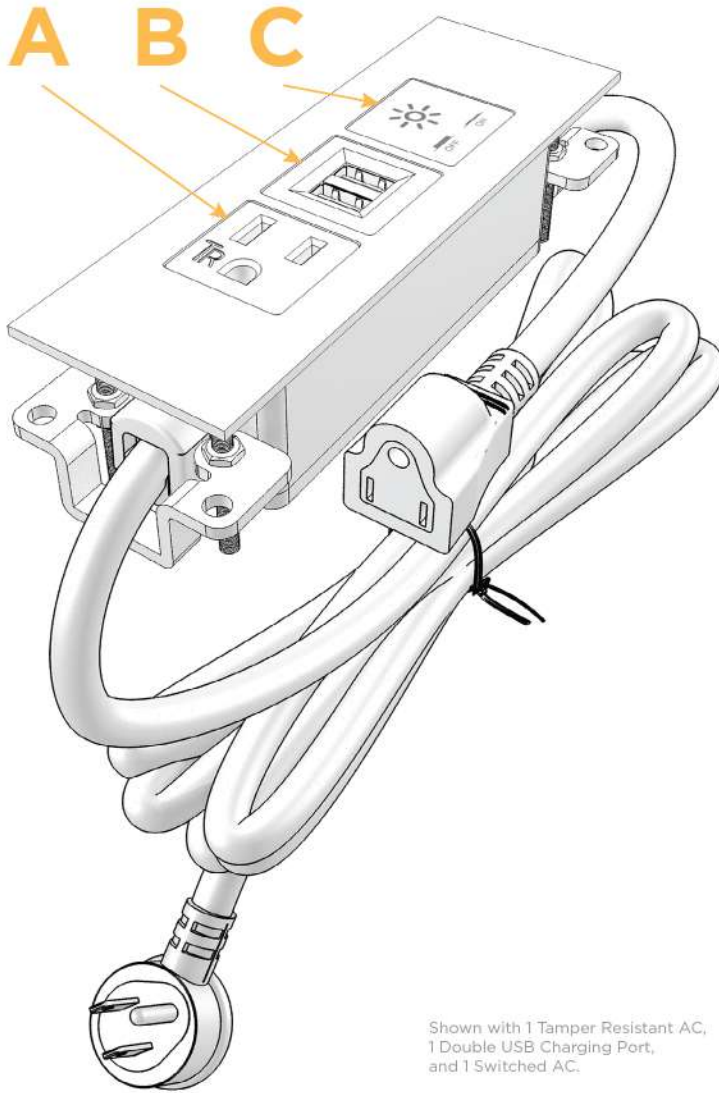

Trim Plate Finish: **STANDARD BRONZE (ABS)**
Custom Finishes Available M-POWER-3T-AUX-BZATP

Features:

Module/Port Options:

- A** Tamper Resistant AC Receptacle
- B** Double USB (Fast Charging Ports - Rated for 3.2A)
- C** HDMI
- D** CAT 6
- E** 3.5mm Mini Stereo Jack
- F** Single USB (Fast Charging Port - Rated for 3.2A)
- G** RJ 12
- H** Switched AC
- I** 3-Way Switch
- J** USB C (High Speed Charging Port)
- K** Switched AC (Rocker Switch)

Plug:

- Low Profile Flat 45° Angle 120 VAC Plug
- Standard Straight 120 VAC Plug

- CLEAN, COMPACT DESIGN
- STREAMLINED
- LOW PROFILE
- SIDE-EXITING CORDS
- PLUG & PLAY
- 3.2A HIGH SPEED USB CHARGING FOR ALL DEVICES
- 6' AC CORD & PLUG (FLAT PLUG STANDARD)
- CUSTOMIZABLE CONFIGURATIONS AND FINISHES
- UL LISTED FOR MOUNTING IN FURNITURE
- 15A

Shown in Standard Bronze (ABS) Slim Plate, featuring 1 Tamper Resistant AC, 1 Double USB Charging Port, and 1 Switched AC.

M-POWER-3T

AC POWER & DATA CONNECTIVITY SOLUTION

M-POWER-3T-AUX-BZATP

Mormax Company, Inc. 914-699-0101
 8 Westchester Plaza sales@mormax.com
 Elmsford, NY 10523 mormax.com

Modules/Ports:

- A** Tamper Resistant AC Receptacle
- B** Double USB (Fast Charging Ports - Rated for 3.2A)
- C** Switched AC

Shown with 1 Tamper Resistant AC, 1 Double USB Charging Port, and 1 Switched AC.