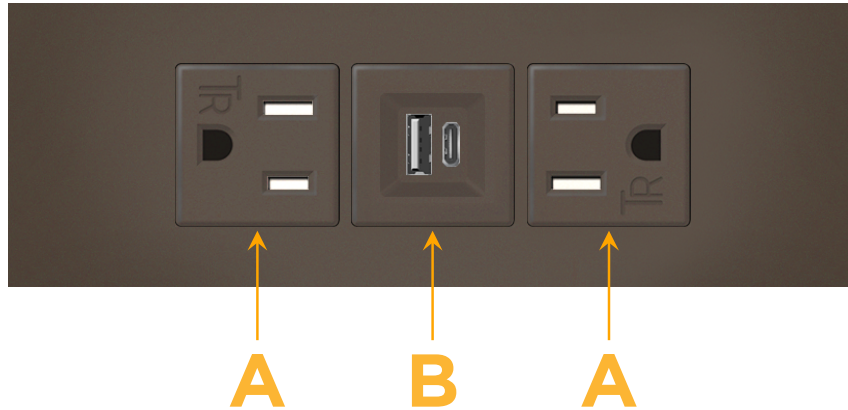

M-POWER-3T

AC POWER & DATA CONNECTIVITY SOLUTION

M-POWER-3TRZ-ABA-RZATP

Metro Light & Power's line of power & data solutions offers sophisticated design elements combined with greater ease of installation. Streamlined and low-profile, enhanced by side-exiting cords, our outlets advance the industry with their cutting edge look and feel. We believe flexibility is key, and we provide a variety of mounting options, including the ability to mount in limited spaces. Our outlets are available in many finishes and configurations, in addition to a custom color and finish capability for our clients.

Distributed by

Mormax Company, Inc.

8 Westchester Plaza

Elmsford, NY 10523

914-699-0101

sales@mormax.com

mormax.com

Trim Plate Finish: **UNICOLOR™ OIL RUBBED BRONZE (ABS)**

Custom Finishes Available

M-POWER-3TRZ-ABA-RZATP

Features:

Module/Port Options:

- **A** Tamper Resistant AC Receptacle
- **B** USB-A & USB-C (3.0A USB-A / 15W USB-C)
- **U** Double USB-A (Fast Charging Ports - Rated for 3.2A)
- **H** HDMI
- **6** CAT 6
- **12** RJ 12
- **X** Switched AC
- **Y** 3-Way Switch (Low Voltage)
- **C** USB-C (27W High Speed Charging Port)
- **Z** USB-C (18W High Speed Charging Port)
- **R** Switched AC (Rocker Switch)
- **D** Dimmer Switch

Plug:

Supplied with Low Profile Flat 45° Angle 120 VAC Plug

Optional Standard Straight 120 VAC Plug

Optional Straight 120 VAC Pass-through Plug

- CLEAN, COMPACT DESIGN
- STREAMLINED
- LOW PROFILE
- SIDE-EXITING CORDS
- PLUG & PLAY
- 6' AC CORD & PLUG (FLAT PLUG STANDARD)
- CUSTOMIZABLE CONFIGURATIONS AND FINISHES
- UL LISTED FOR MOUNTING IN FURNITURE
- 15A